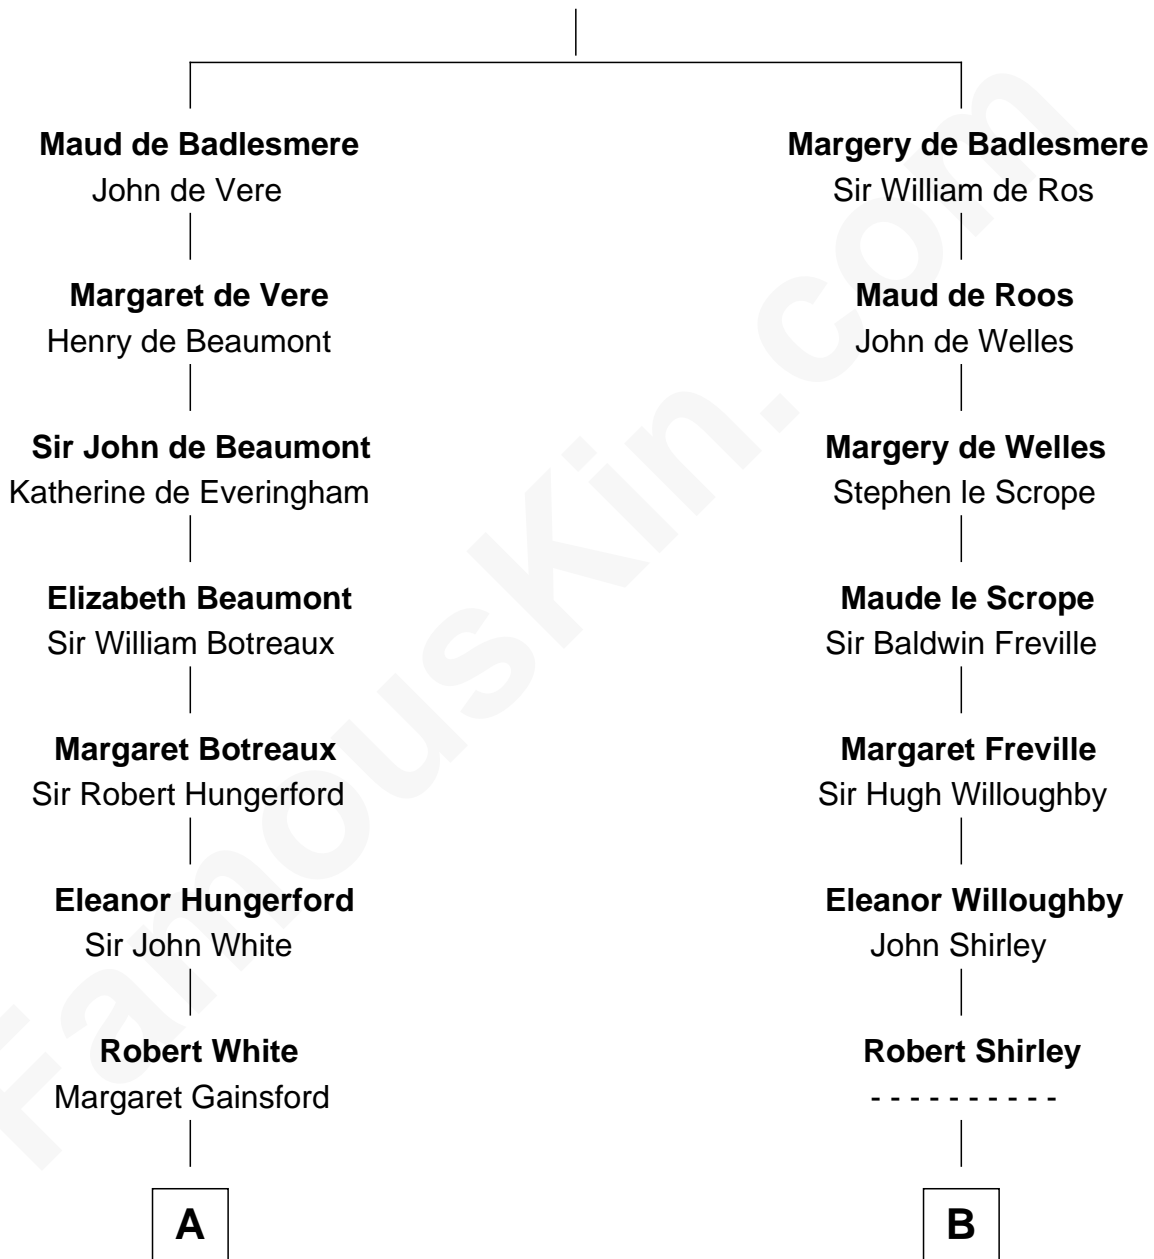

# FamousKin.com Relationship Chart of

**Guillermo Billinghurst**

*31st President of Peru*

18th cousin of

**William Henry Moore**

*Co-Founder, U.S. Steel and Nabisco*

**Bartholomew de Badlesmere**

Margaret de Clare

**C**

**Guillermo Eugenio Billinghurst**

Belisaria Angulo

**Guillermo Billinghurst**

*31st President of Peru*

**D**

**Rachael Arvilla Beckwith**

Nathaniel Ford Moore

**William Henry Moore**

*Co-Founder, U.S. Steel and Nabisco*

FamousKin.com