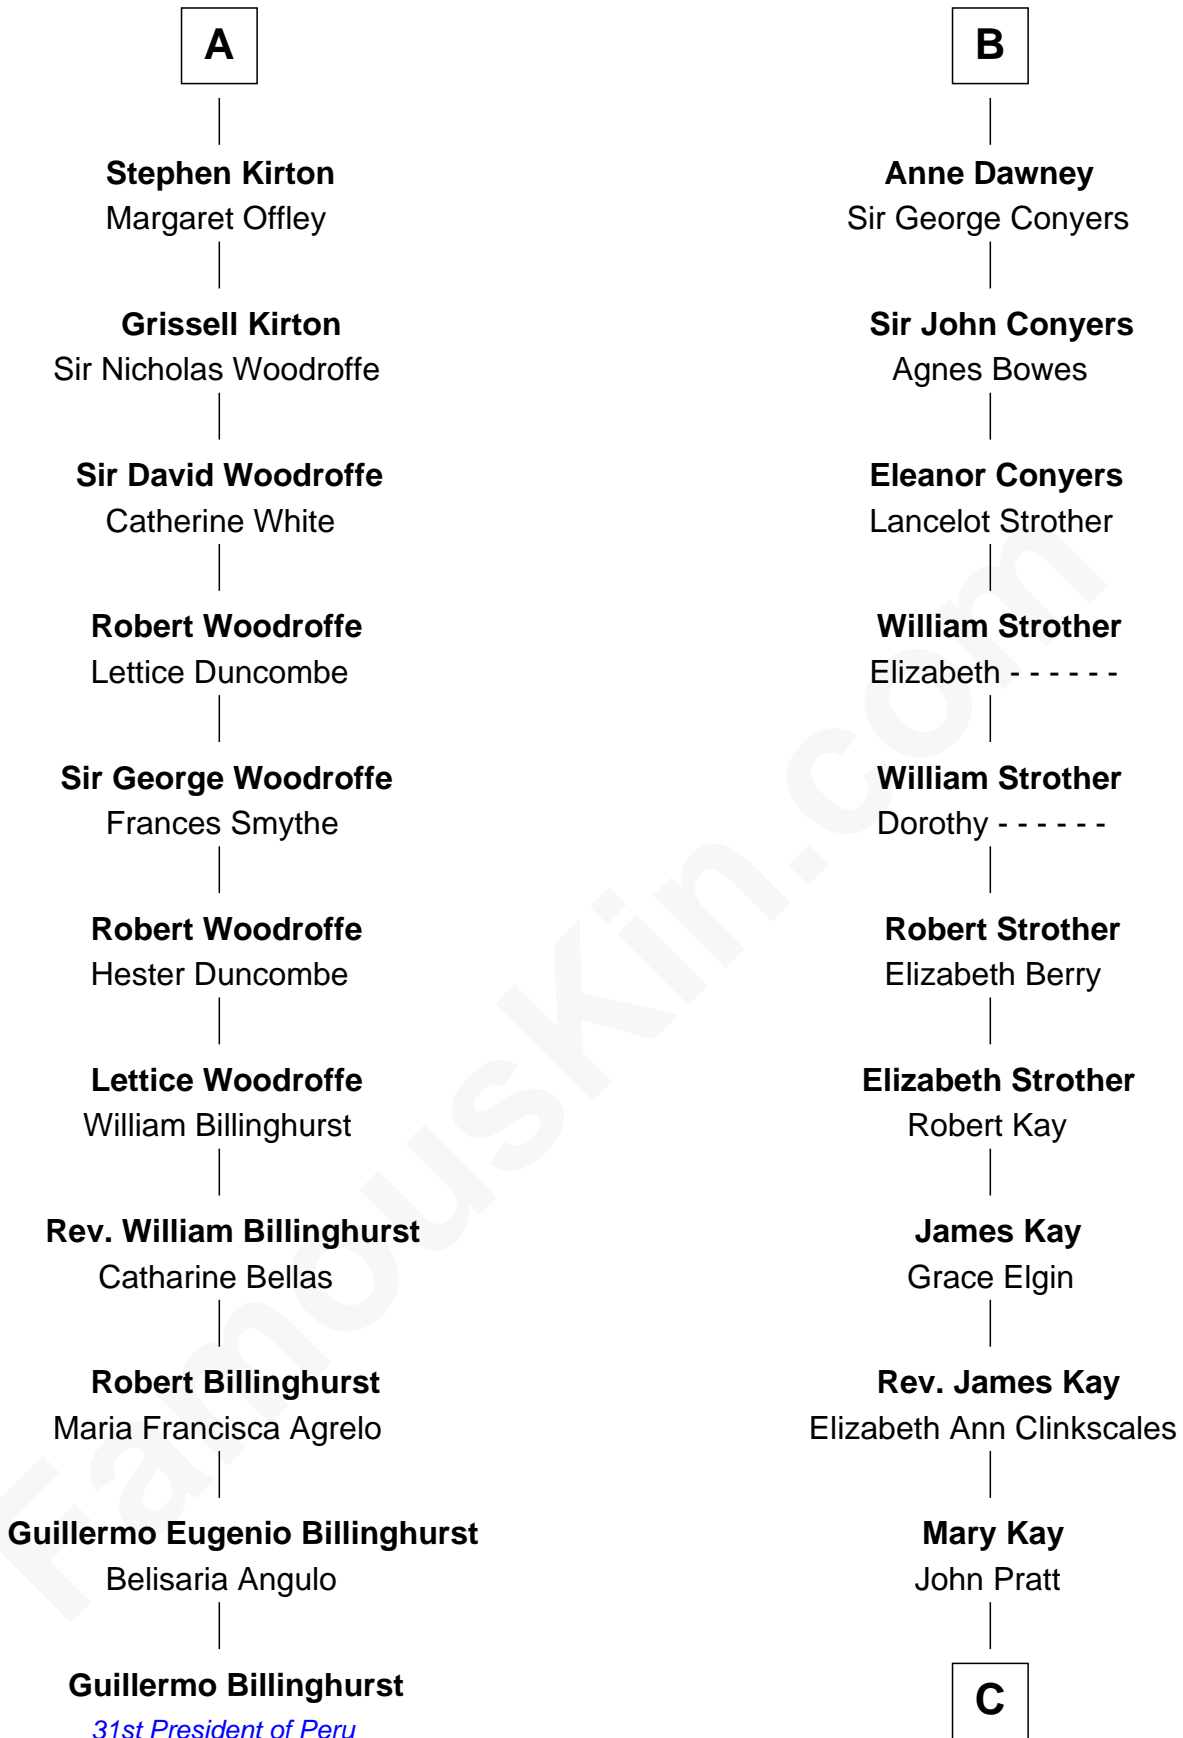

FamousKin.com
Relationship Chart of
Guillermo Billinghurst
31st President of Peru

17th cousin 3 times removed of
Jimmy Carter
39th U.S. President

C

James E. Pratt

Sophonra C. Cowan

Nina Pratt

William Archibald Carter

Earl Carter

Lillian Gordy

Jimmy Carter

39th U.S. President

FamousKin.com