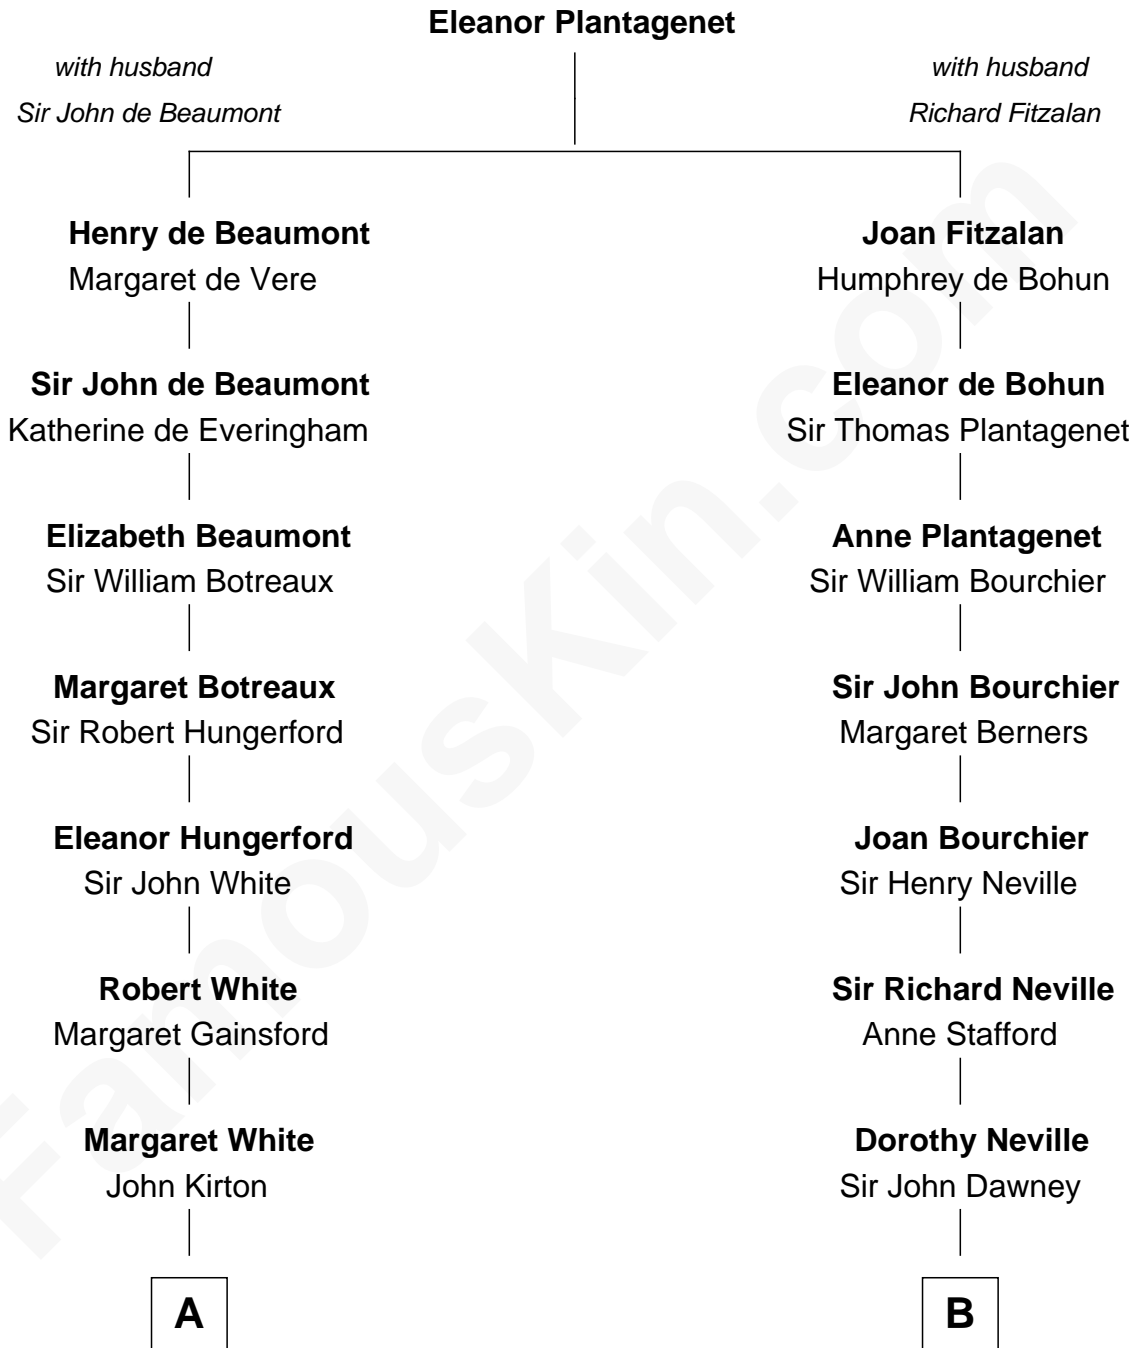

FamousKin.com
Relationship Chart of
Guillermo Billinghurst
31st President of Peru

17th cousin 3 times removed of
Jimmy Carter
39th U.S. President

C

James E. Pratt

Sophonra C. Cowan

Nina Pratt

William Archibald Carter

Earl Carter

Lillian Gordy

Jimmy Carter

39th U.S. President

FamousKin.com