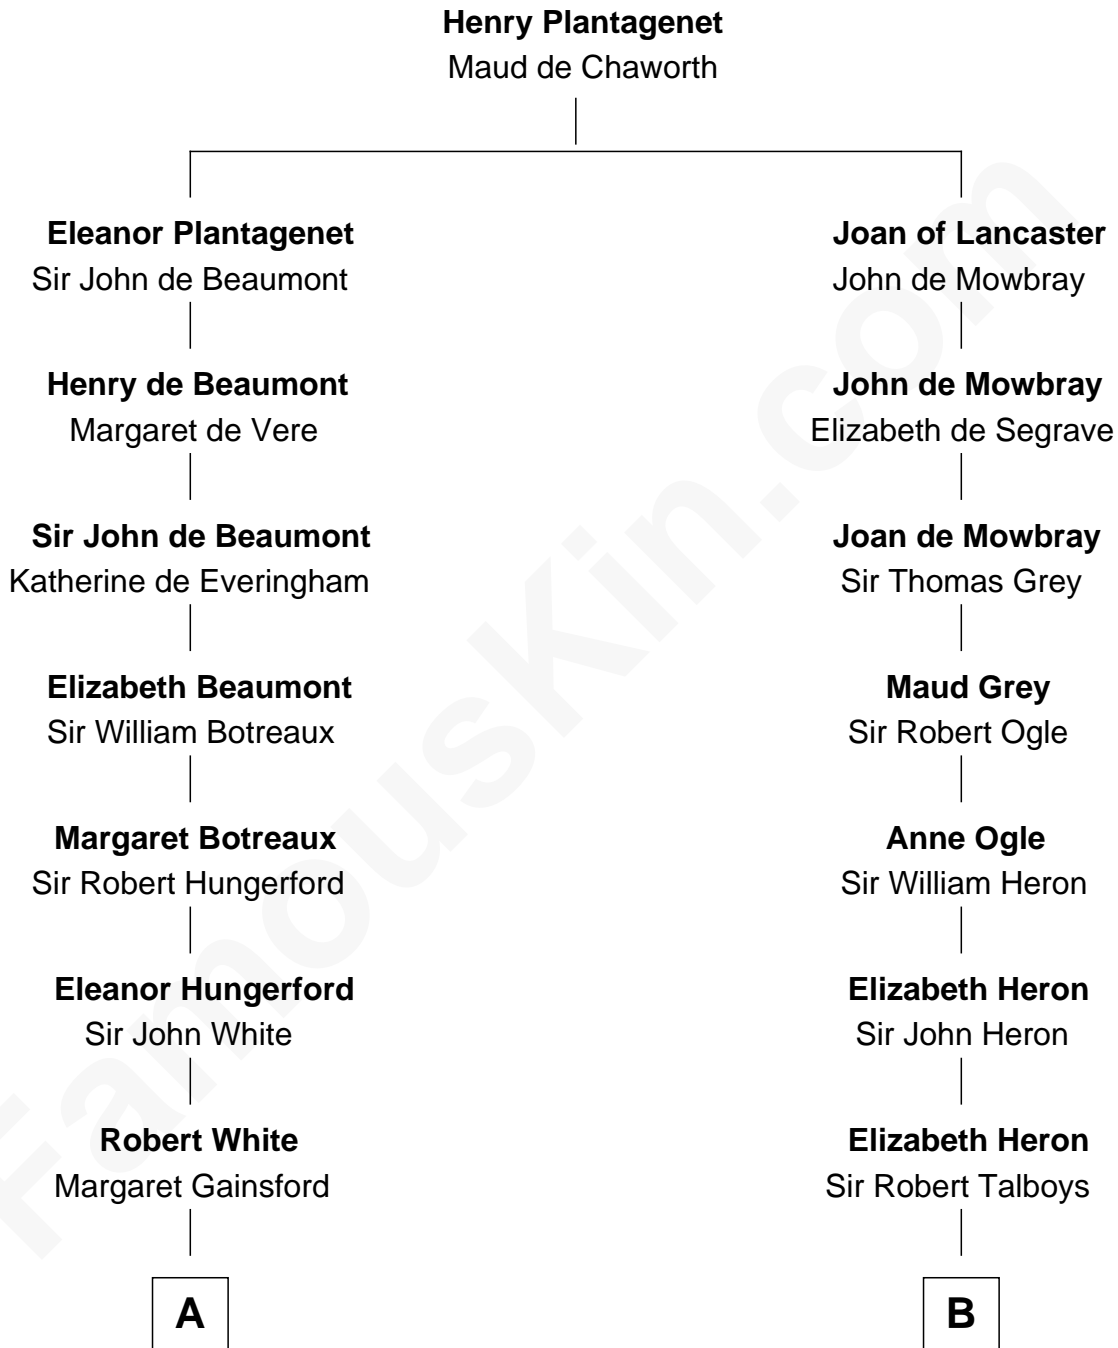

## Relationship Chart of

### Guillermo Billinghurst

31st President of Peru

18th cousin 3 times removed of

**Mitt Romney**

70th Governor of Massachusetts

**C**

**Guillermo Eugenio Billinghurst**

Belisaria Angulo

**Guillermo Billinghurst**

*31st President of Peru*

**D**

**Clarissa Minerva Duzette**

Lewis Robison

**Charles Edward Robison**

Rosetta Mary Berry

**Alma Luella Robison**