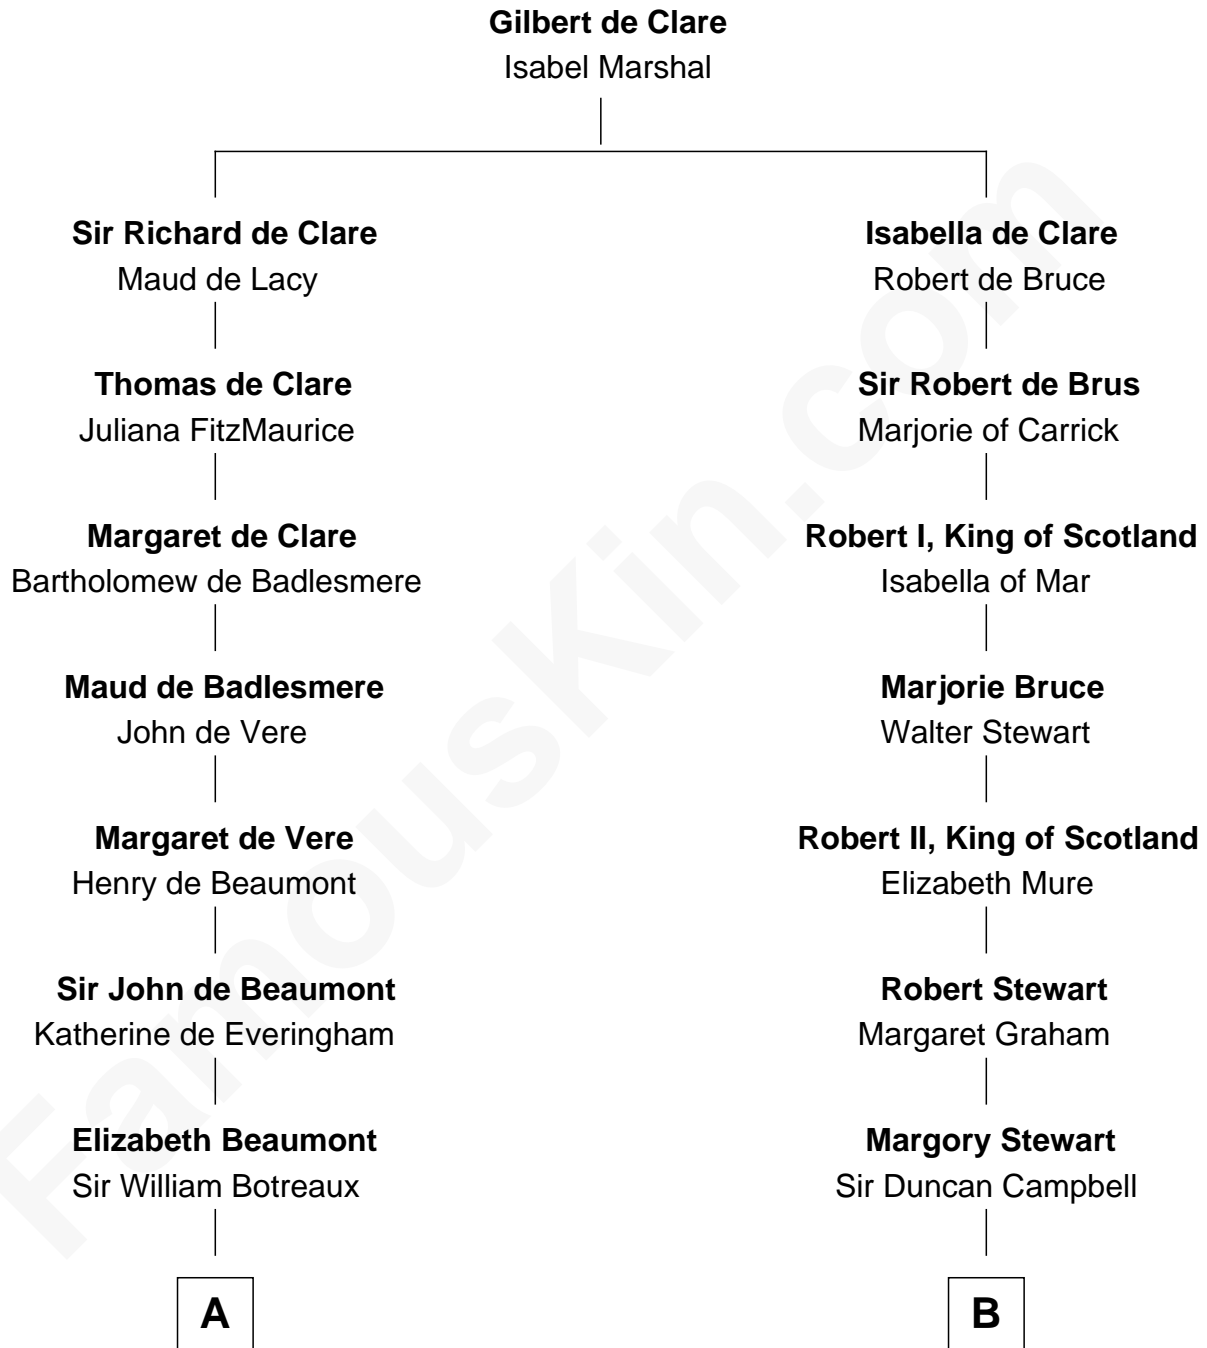

FamousKin.com Relationship Chart of

Guillermo Billinghurst

31st President of Peru

21st cousin of

Emily Post

American Author on Etiquette

C

Lettice Woodroffe

William Billinghurst

Rev. William Billinghurst

Catharine Bellas

Robert Billinghurst

Maria Francisca Agrelo

Guillermo Eugenio Billinghurst

Belisaria Angulo

Guillermo Billinghurst