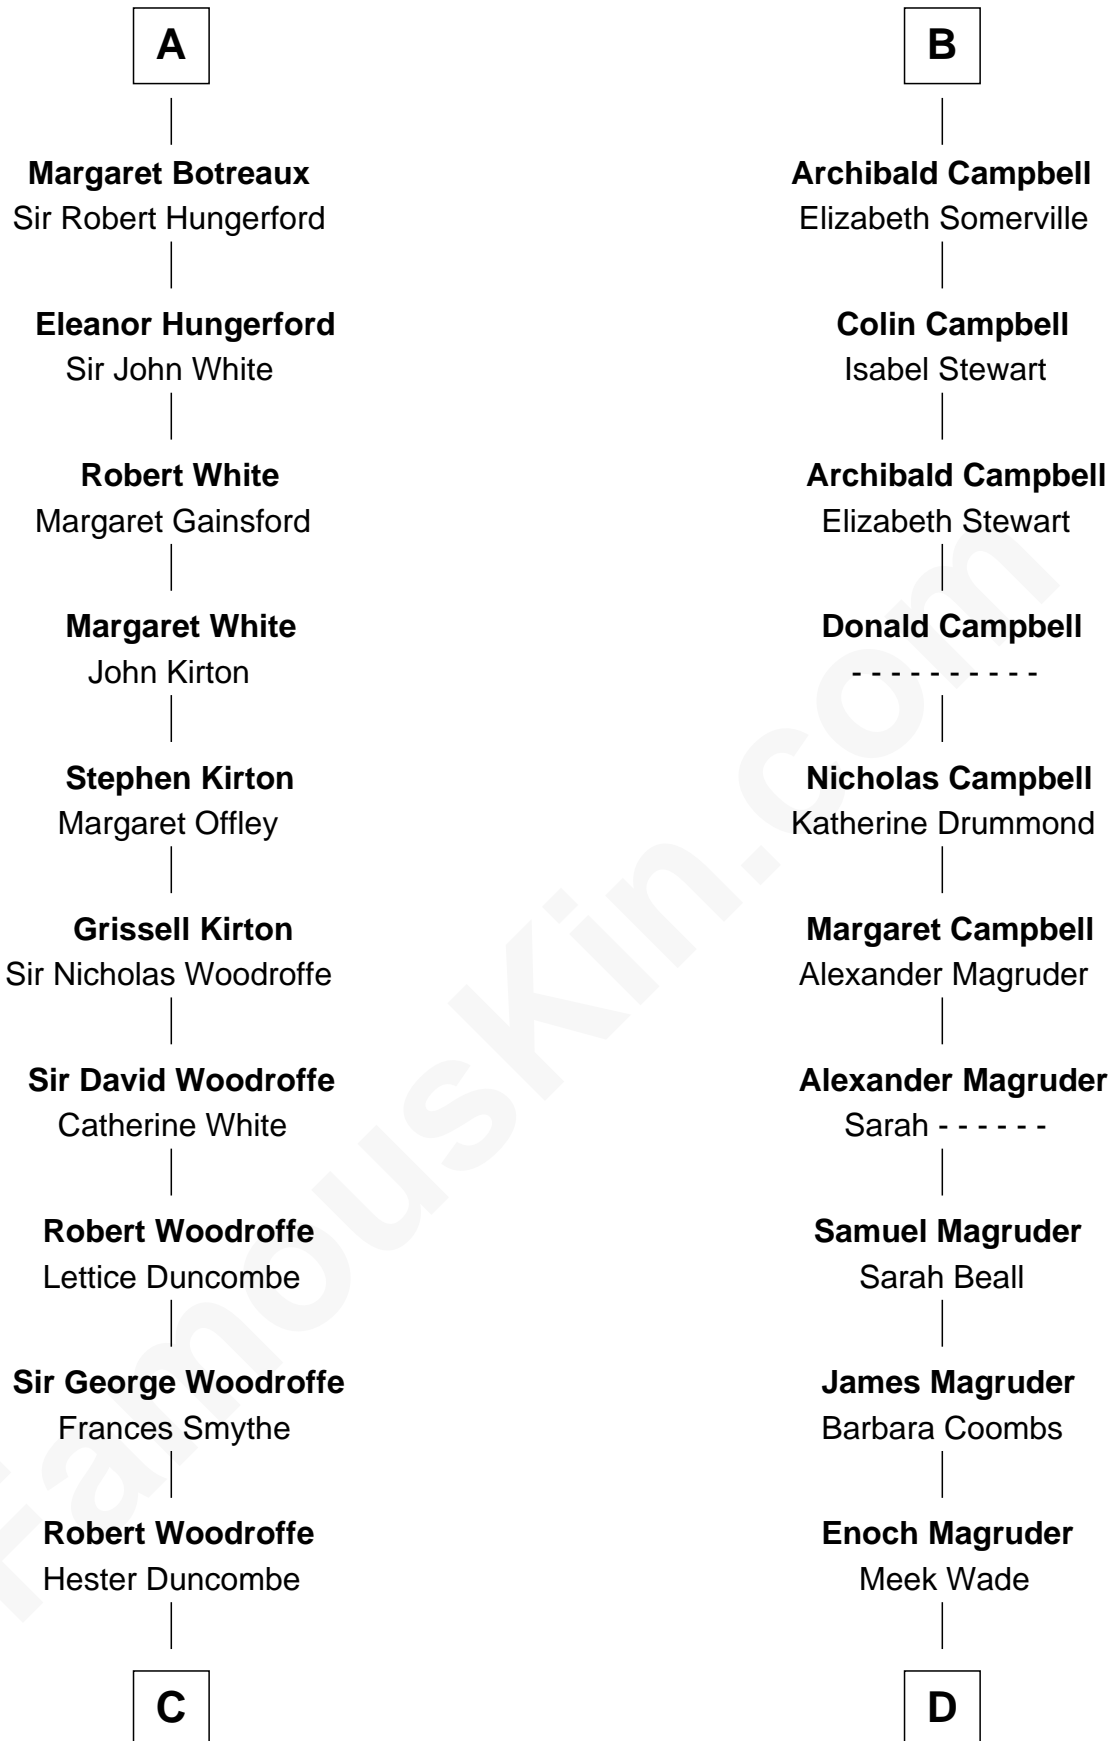

FamousKin.com Relationship Chart of

Guillermo Billinghurst

31st President of Peru

21st cousin of

Emily Post

American Author on Etiquette

C

Lettice Woodroffe

William Billinghurst

Rev. William Billinghurst

Catharine Bellas

Robert Billinghurst

Maria Francisca Agrelo

Guillermo Eugenio Billinghurst

Belisaria Angulo

Guillermo Billinghurst