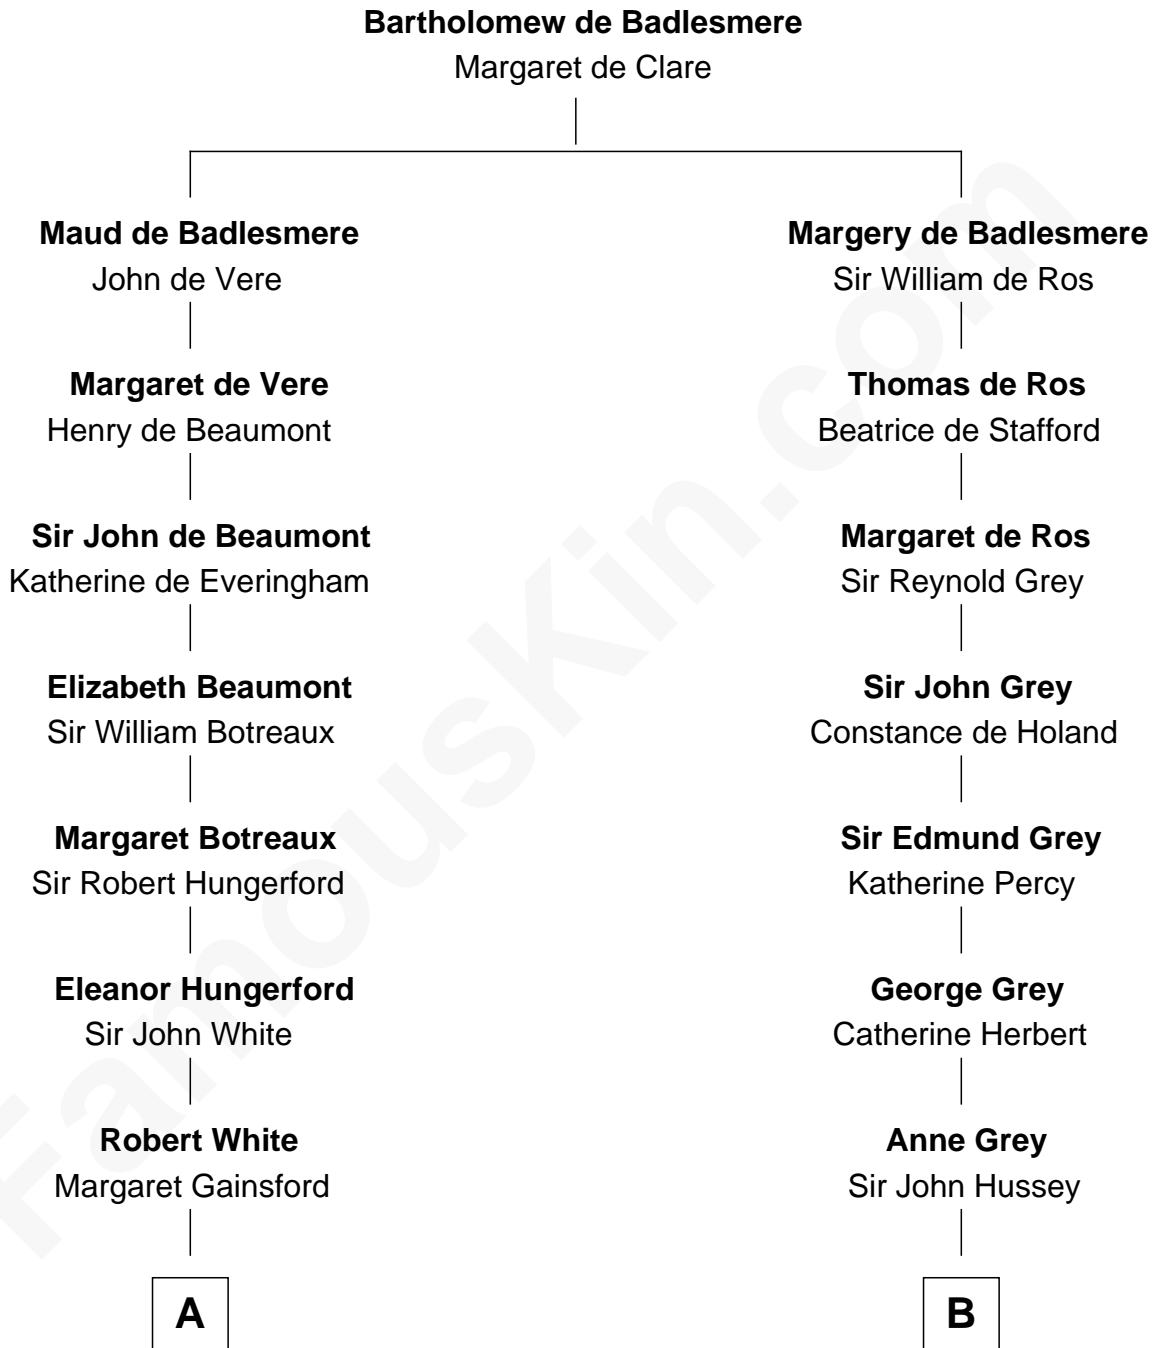

**FamousKin.com**  
**Relationship Chart of**  
**Guillermo Billinghurst**  
*31st President of Peru*

**18th cousin 2 times removed of**  
**Camilla Parker Bowles**  
*Queen Consort of the United Kingdom*

**C**

**Guillermo Eugenio Billinghurst**

Belisaria Angulo

**Guillermo Billinghurst**

*31st President of Peru*

**D**

**George Keppel**

Alice Frederica Edmonstone