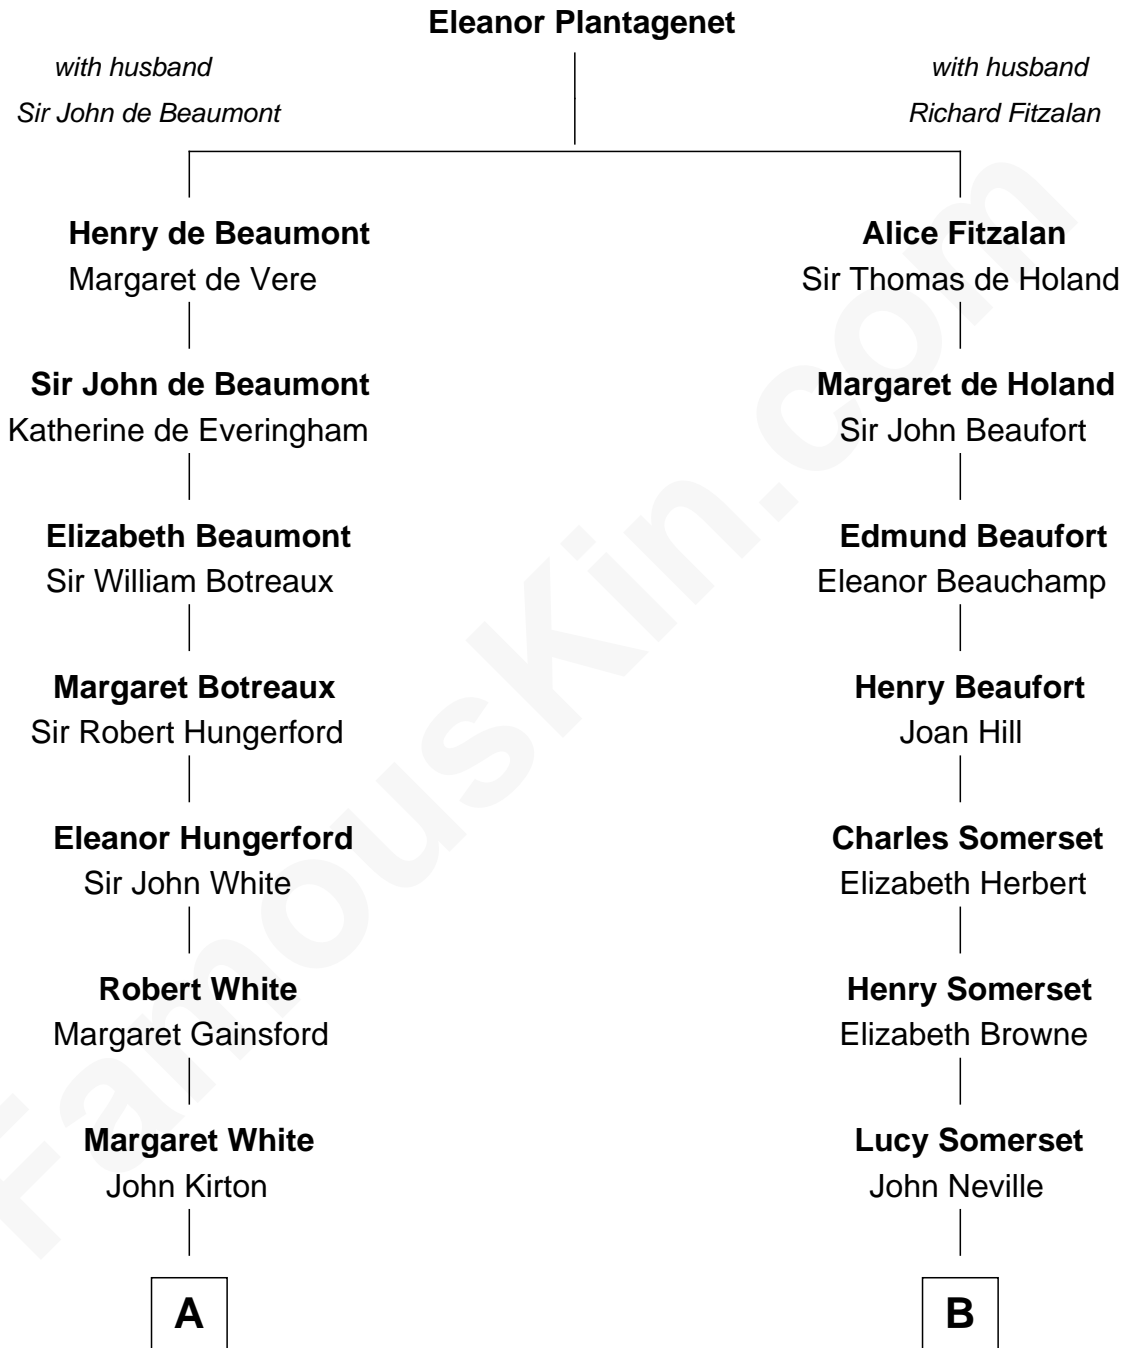

**FamousKin.com**  
**Relationship Chart of**  
**Guillermo Billinghurst**  
*31st President of Peru*

**17th cousin 2 times removed of**  
**Camilla Parker Bowles**  
*Queen Consort of the United Kingdom*

**C**

—  
**Sonia Rosemary Keppel**

Roland Calvert Cubitt

—  
**Rosalind Maud Cubitt**

Bruce Middleton Hope Shand

—  
**Camilla Parker Bowles**

*Queen Consort*

FamousKin.com