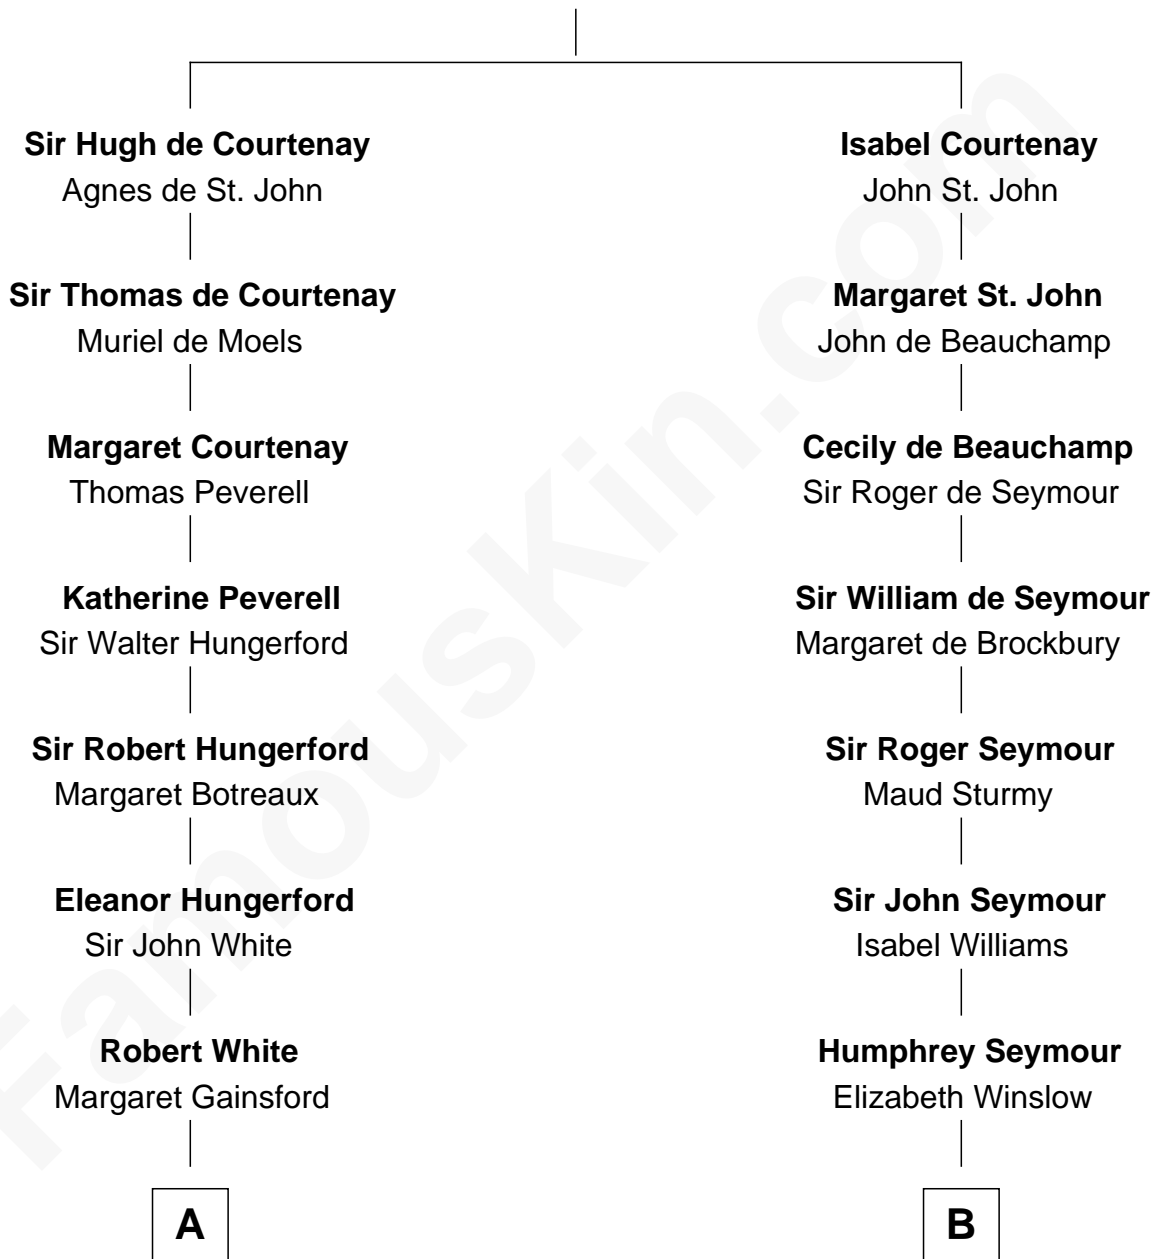

FamousKin.com
Relationship Chart of
Guillermo Billinghurst
31st President of Peru

18th cousin 3 times removed of

Raquel Welch
Movie Actress

Sir Hugh de Courtenay
 Eleanor le Despencer

C

Guillermo Eugenio Billinghurst

Belisaria Angulo

Guillermo Billinghurst

31st President of Peru

D

Hannah Kent Robinson

Elbridge Gerry Hall

Justin Smith Hall

Sarah Mehitable Stanford

Emery Stanford Hall

Clara Louise Adams

Josephine Sarah Hall

Armando Carlos Tejada

Raquel Welch

aka Raquel Welch