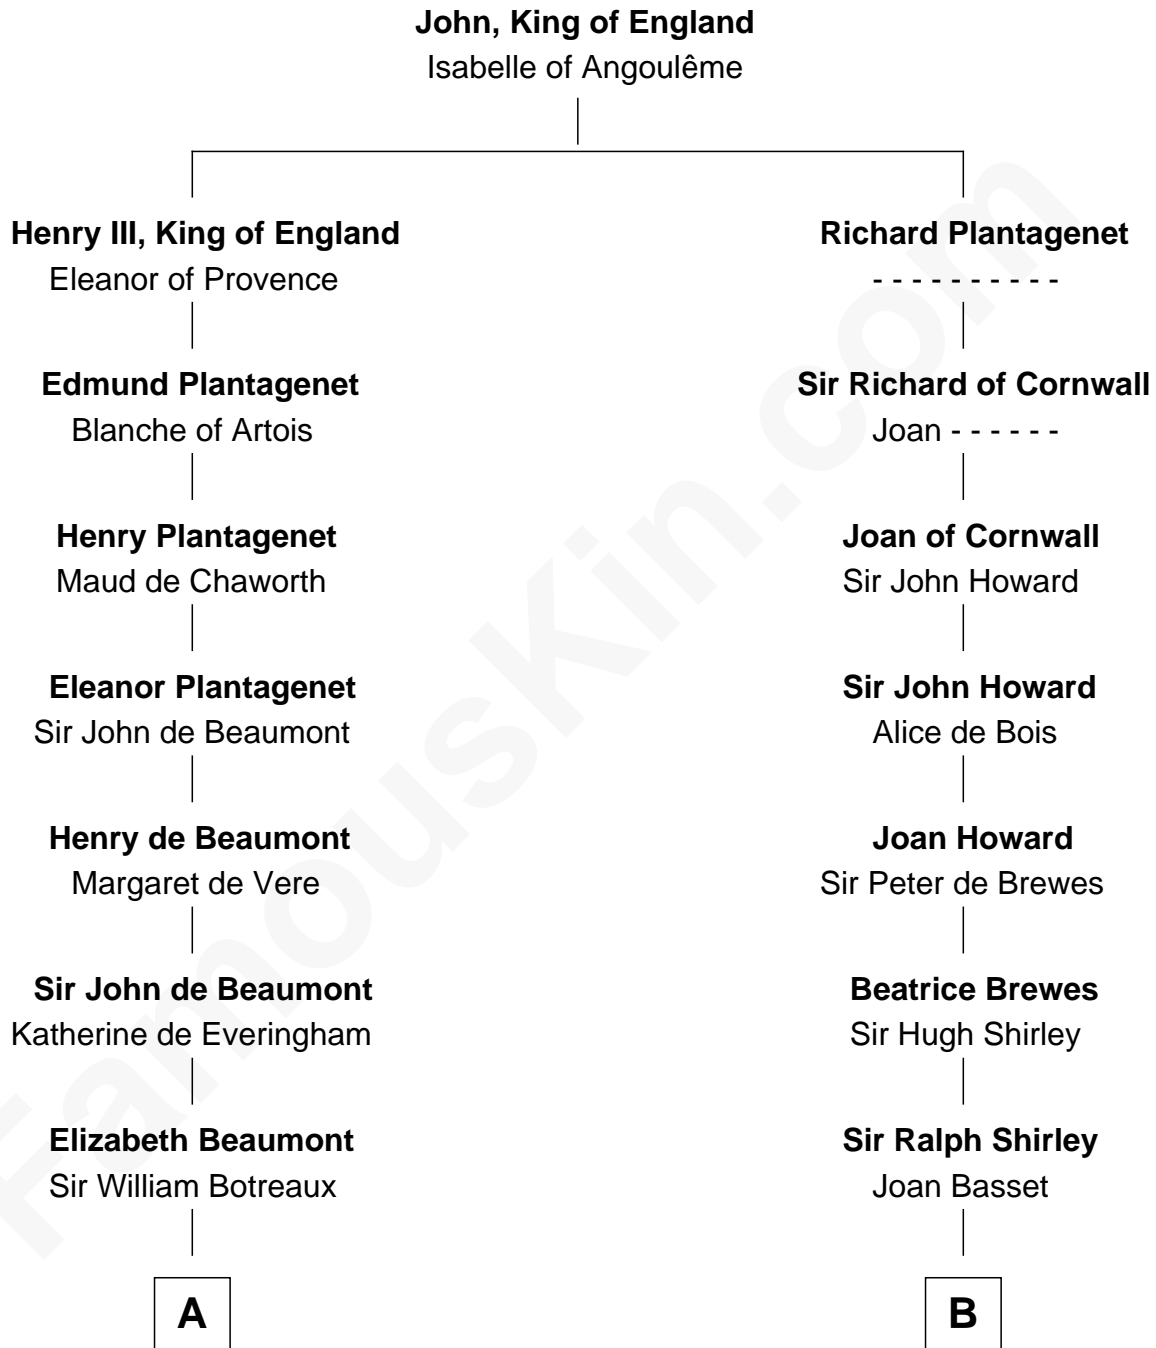

FamousKin.com

Relationship Chart of

Guillermo Billinghurst

31st President of Peru

21st cousin of

Helen (Herron) Taft

First Lady of President William H. Taft

C

Lettice Woodroffe

William Billinghurst

Rev. William Billinghurst

Catharine Bellas

Robert Billinghurst

Maria Francisca Agrelo

Guillermo Eugenio Billinghurst

Belisaria Angulo