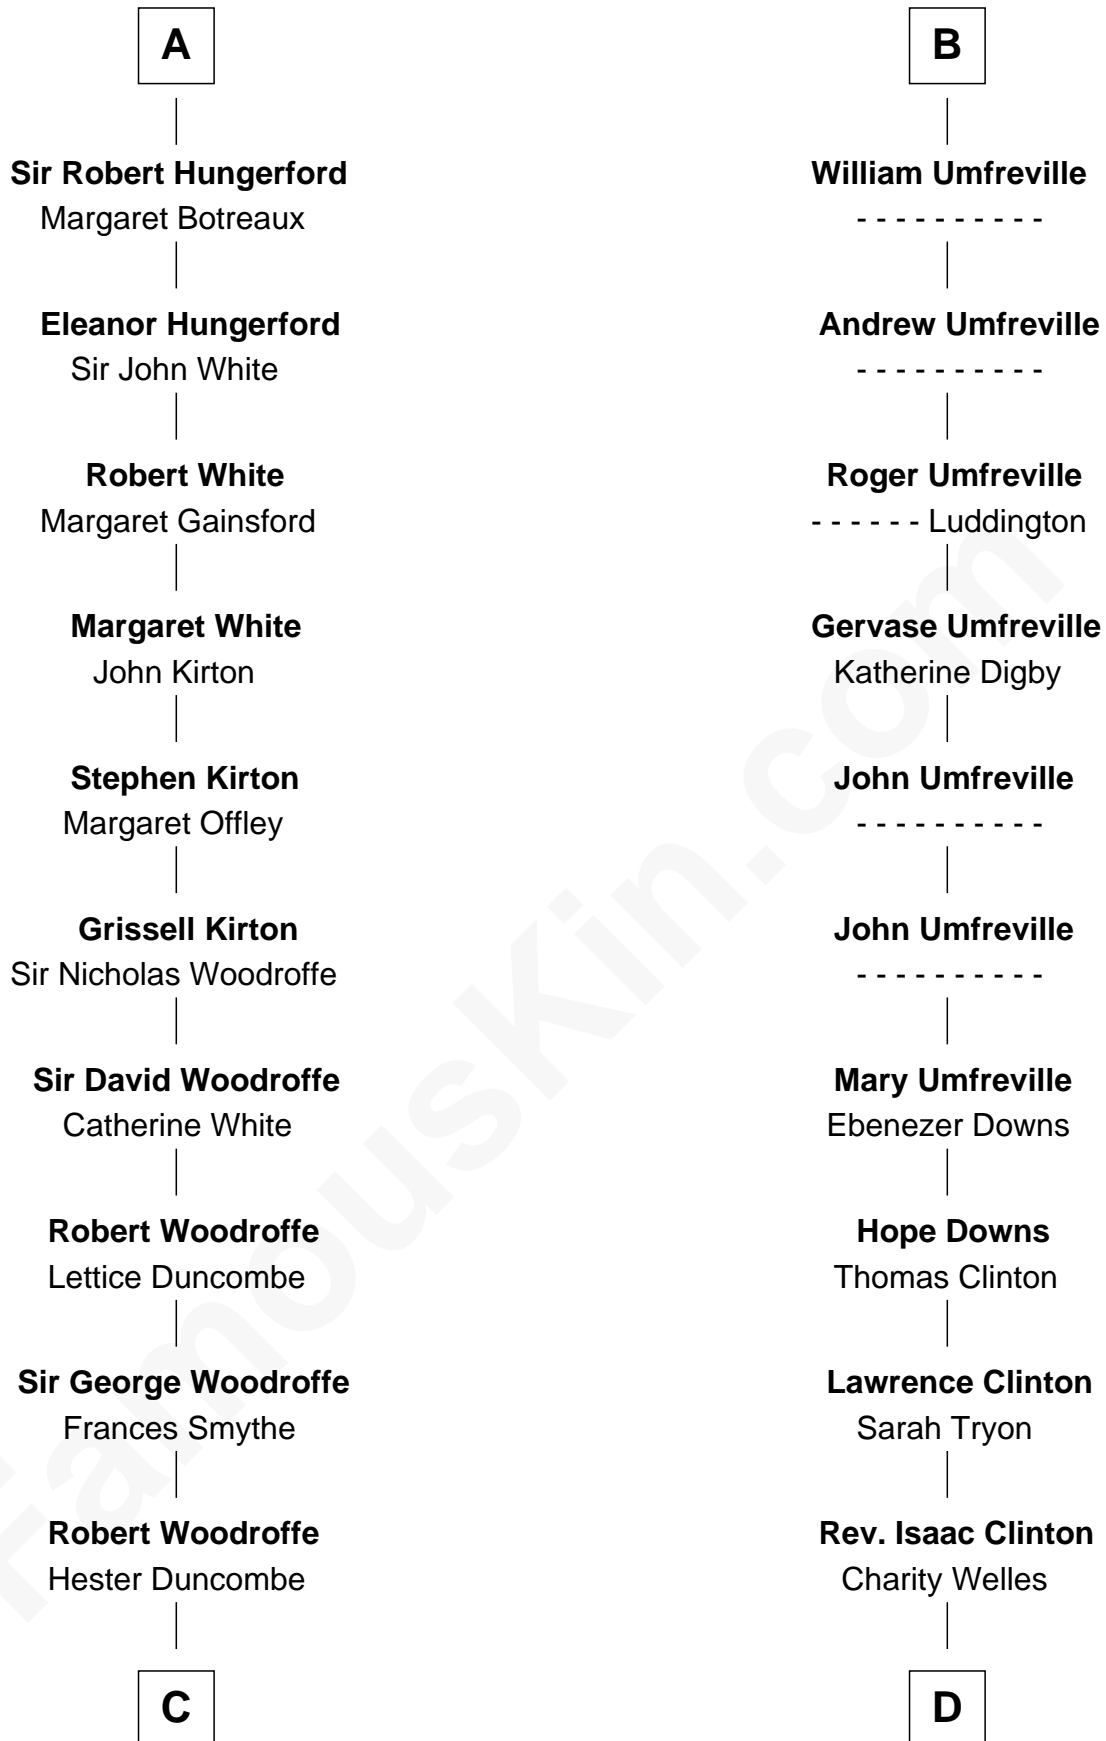

FamousKin.com
Relationship Chart of
Guillermo Billinghurst
31st President of Peru

19th cousin 2 times removed of

Helen (Herron) Taft
First Lady of President William H. Taft

C

Lettice Woodroffe

William Billinghurst

Rev. William Billinghurst

Catharine Bellas

Robert Billinghurst

Maria Francisca Agrelo

Guillermo Eugenio Billinghurst

Belisaria Angulo

Guillermo Billinghurst

31st President of Peru