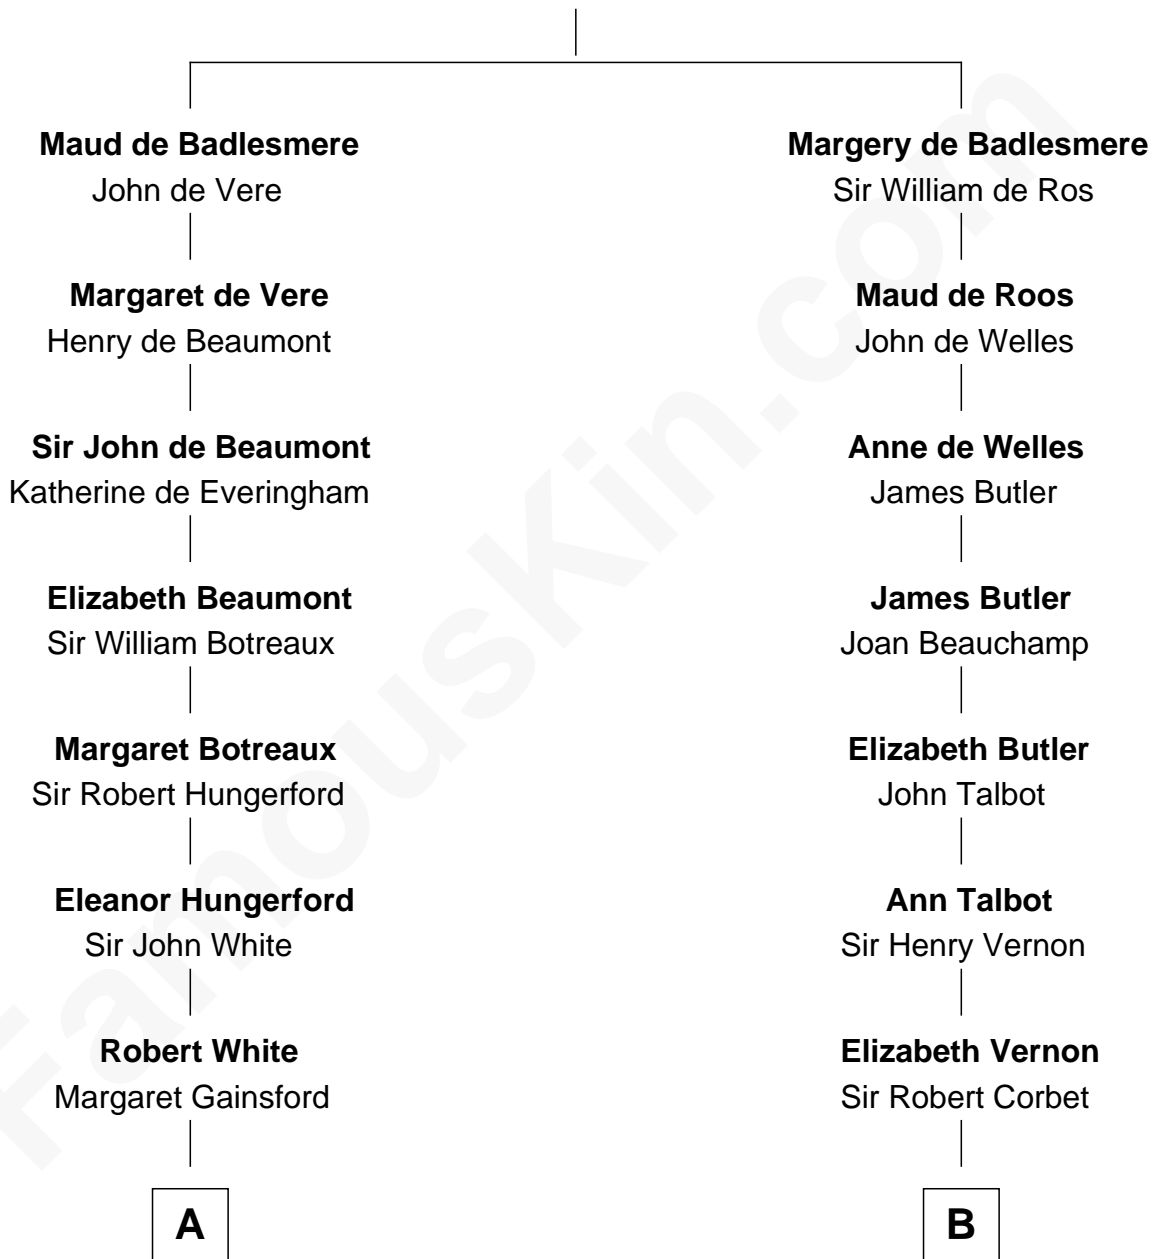

# FamousKin.com Relationship Chart of

**Guillermo Billinghurst**

*31st President of Peru*

18th cousin of

**Grover Cleveland**

*22nd and 24th U.S. President*

**Bartholomew de Badlesmere**

Margaret de Clare

**C**

**Guillermo Eugenio Billinghurst**

Belisaria Angulo

**Guillermo Billinghurst**

*31st President of Peru*

**D**

**Rev. Richard Falley Cleveland**

Ann Neal

**Grover Cleveland**

*22nd and 24th U.S. President*

FamousKin.com