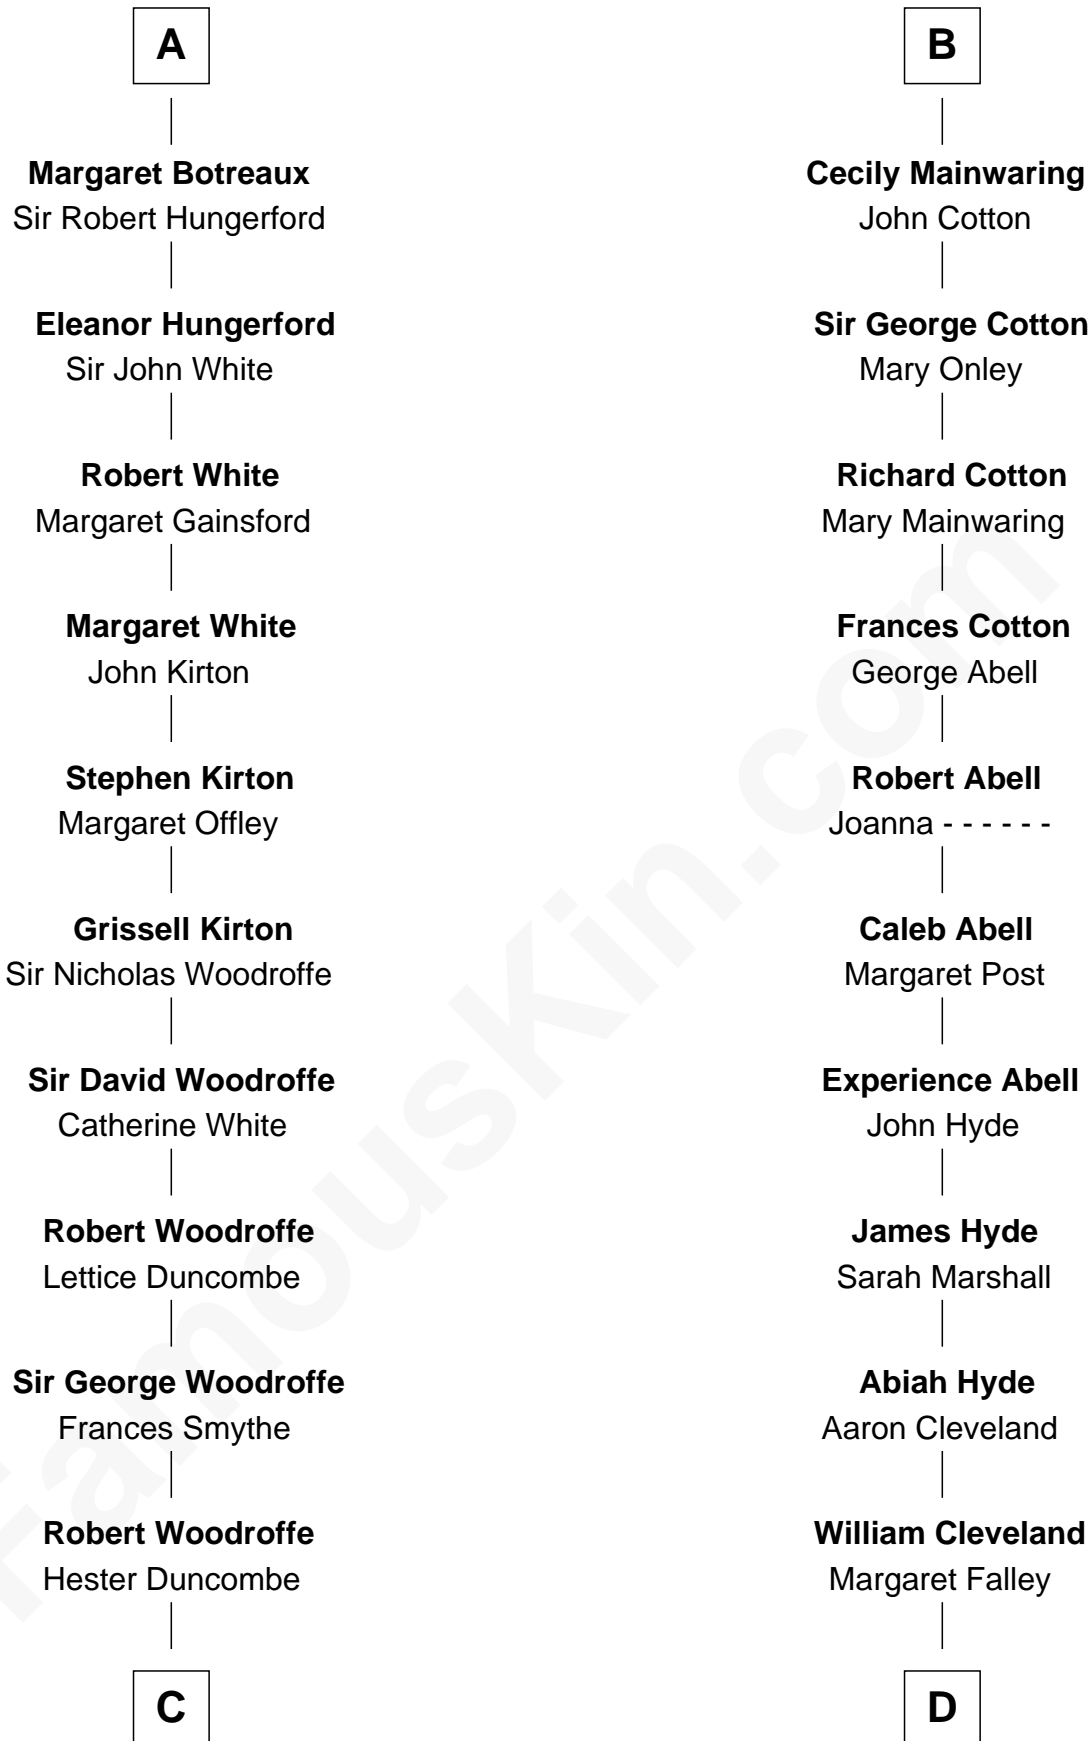

FamousKin.com
Relationship Chart of
Guillermo Billinghurst
31st President of Peru

18th cousin 3 times removed of
Grover Cleveland
22nd and 24th U.S. President

C

Lettice Woodroffe
William Billinghurst

Rev. William Billinghurst
Catharine Bellas

Robert Billinghurst
Maria Francisca Agrelo

Guillermo Eugenio Billinghurst
Belisaria Angulo

Guillermo Billinghurst
31st President of Peru

D

Rev. Richard Falley Cleveland
Ann Neal

Grover Cleveland
22nd and 24th U.S. President