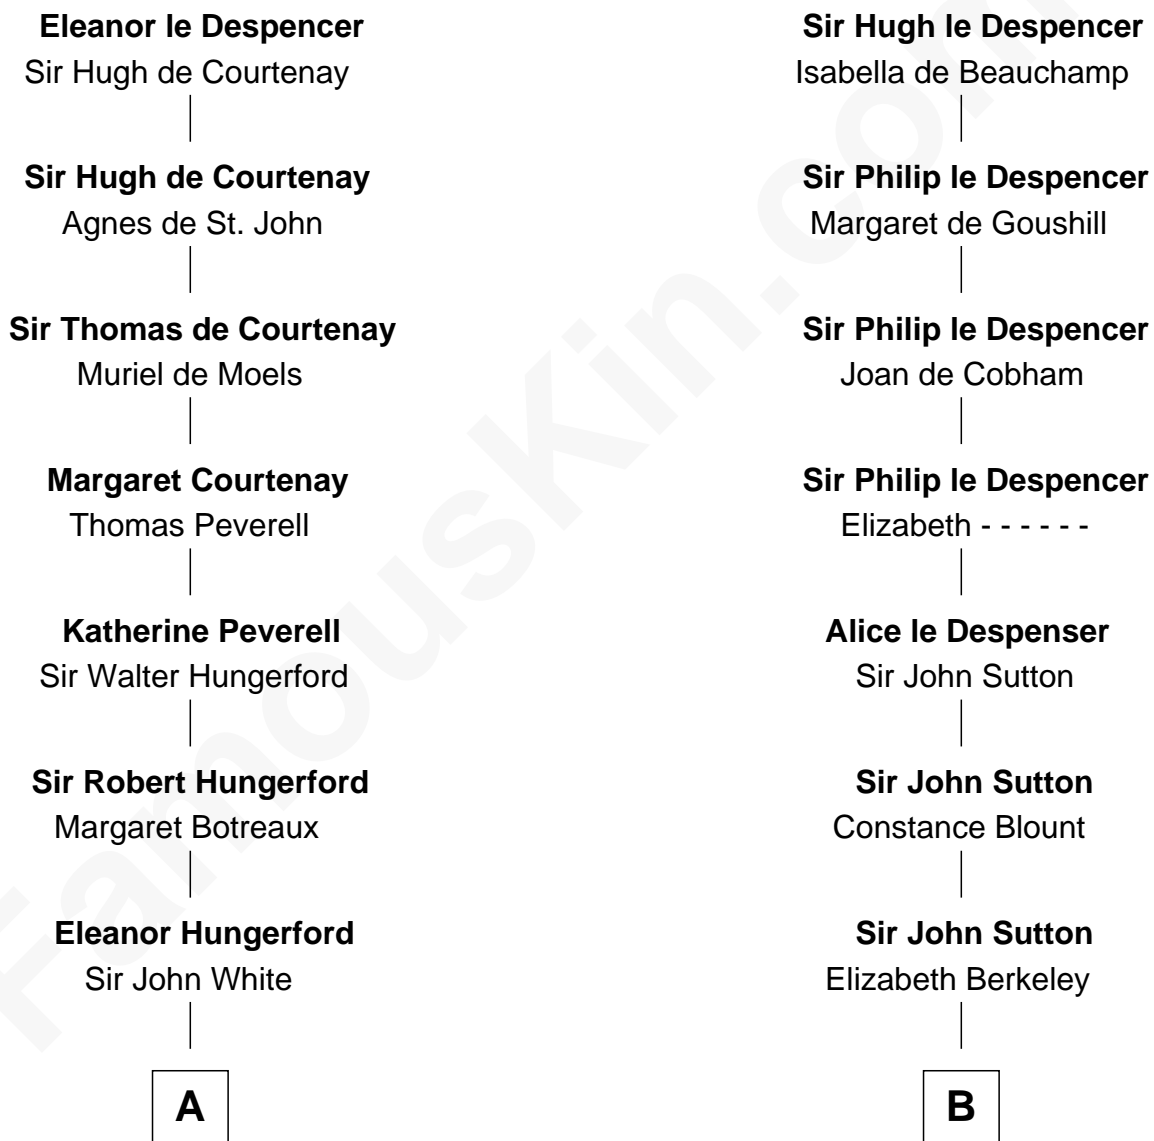

FamousKin.com Relationship Chart of

Guillermo Billinghurst

31st President of Peru

19th cousin of

Grover Cleveland

22nd and 24th U.S. President

Sir Hugh le Despencer

Aveline Basset

C

Robert Billinghurst
Maria Francisca Agrelo

Guillermo Eugenio Billinghurst
Belisaria Angulo

Guillermo Billinghurst
31st President of Peru

D

William Cleveland
Margaret Falley

Rev. Richard Falley Cleveland
Ann Neal

Grover Cleveland
22nd and 24th U.S. President

FamousKin.com