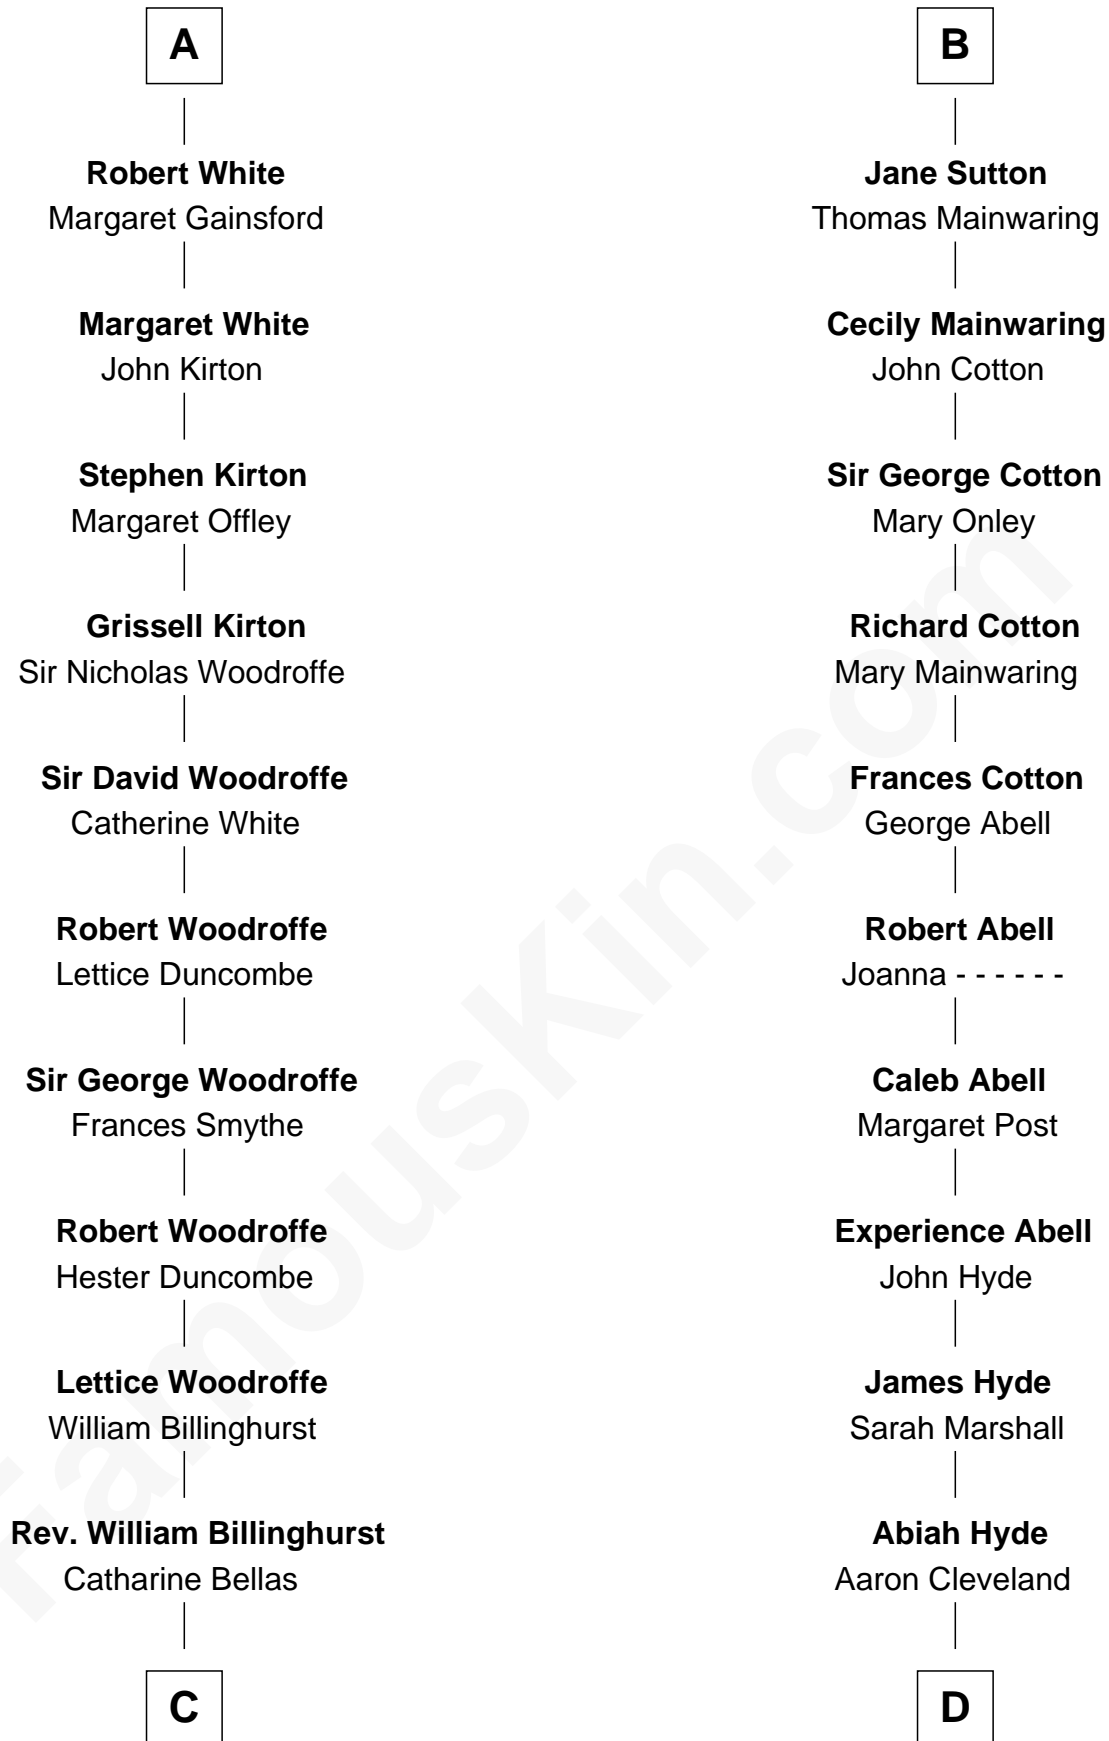

FamousKin.com Relationship Chart of

Guillermo Billinghurst

31st President of Peru

19th cousin of

Grover Cleveland

22nd and 24th U.S. President

Sir Hugh le Despencer

Aveline Basset

C

Robert Billinghurst
Maria Francisca Agrelo

Guillermo Eugenio Billinghurst
Belisaria Angulo

Guillermo Billinghurst
31st President of Peru

D

William Cleveland
Margaret Falley

Rev. Richard Falley Cleveland
Ann Neal

Grover Cleveland
22nd and 24th U.S. President

FamousKin.com