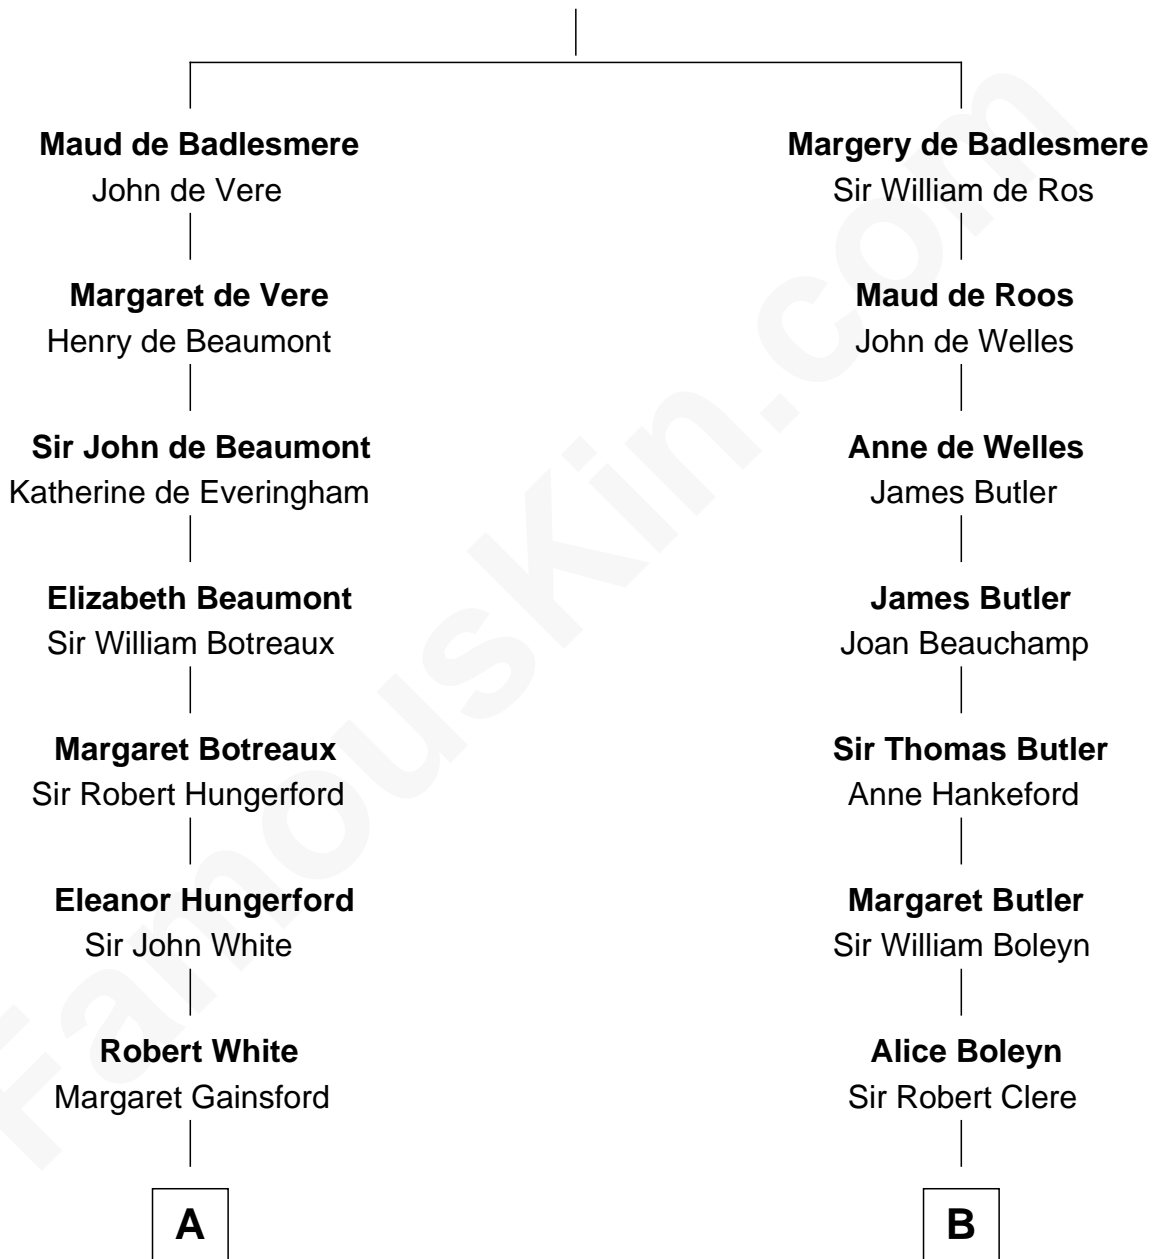

# FamousKin.com Relationship Chart of

**Guillermo Billinghurst**

*31st President of Peru*

18th cousin 3 times removed of

**Mamie (Doud) Eisenhower**

*First Lady of President Dwight Eisenhower*

**Bartholomew de Badlesmere**

Margaret de Clare

**C**

**Guillermo Eugenio Billinghurst**

Belisaria Angulo

**Guillermo Billinghurst**

*31st President of Peru*

**D**

**George Riggs**

Phebe Caniff

**Maria Riggs**

Eli Doud

**Royal Houghton Doud**

Mary Cornelia Sheldon

**John Sheldon Doud**

Elivera Mathilda Carlson

**Mamie (Doud) Eisenhower**

*First Lady of Dwight Eisenhower*