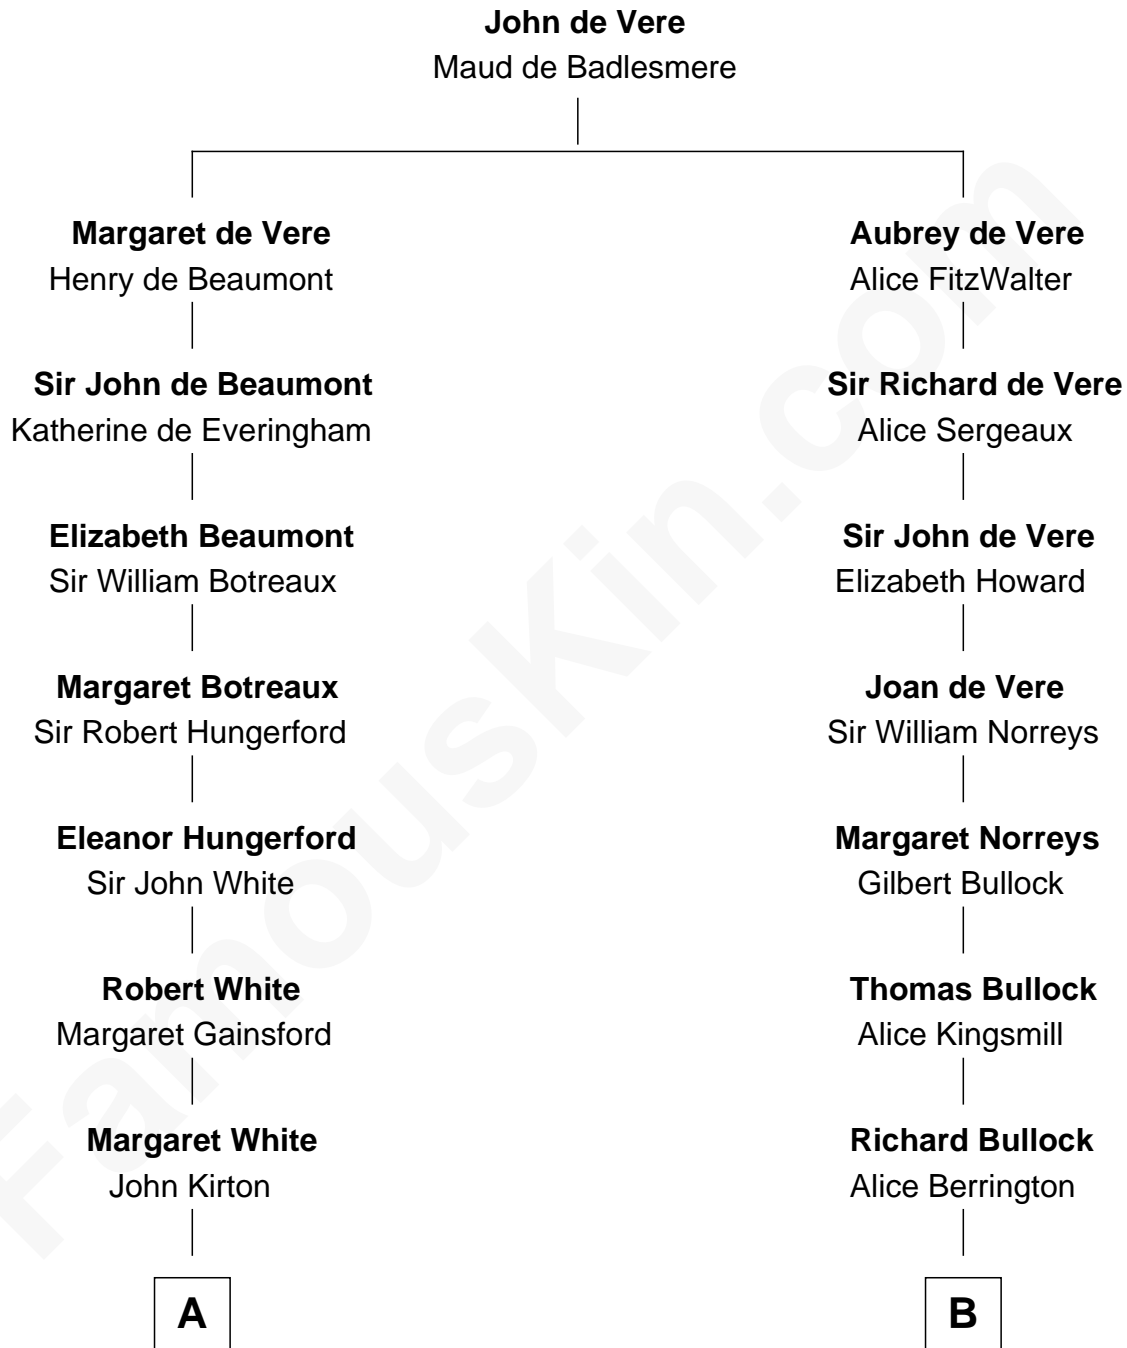

FamousKin.com

Relationship Chart of

Guillermo Billinghurst

31st President of Peru

17th cousin 1 time removed of

Lou (Henry) Hoover

First Lady of President Herbert Hoover

C

Florence Ida Weed
Charles Delano Henry

Lou (Henry) Hoover
First Lady of Herbert Hoover

FamousKin.com