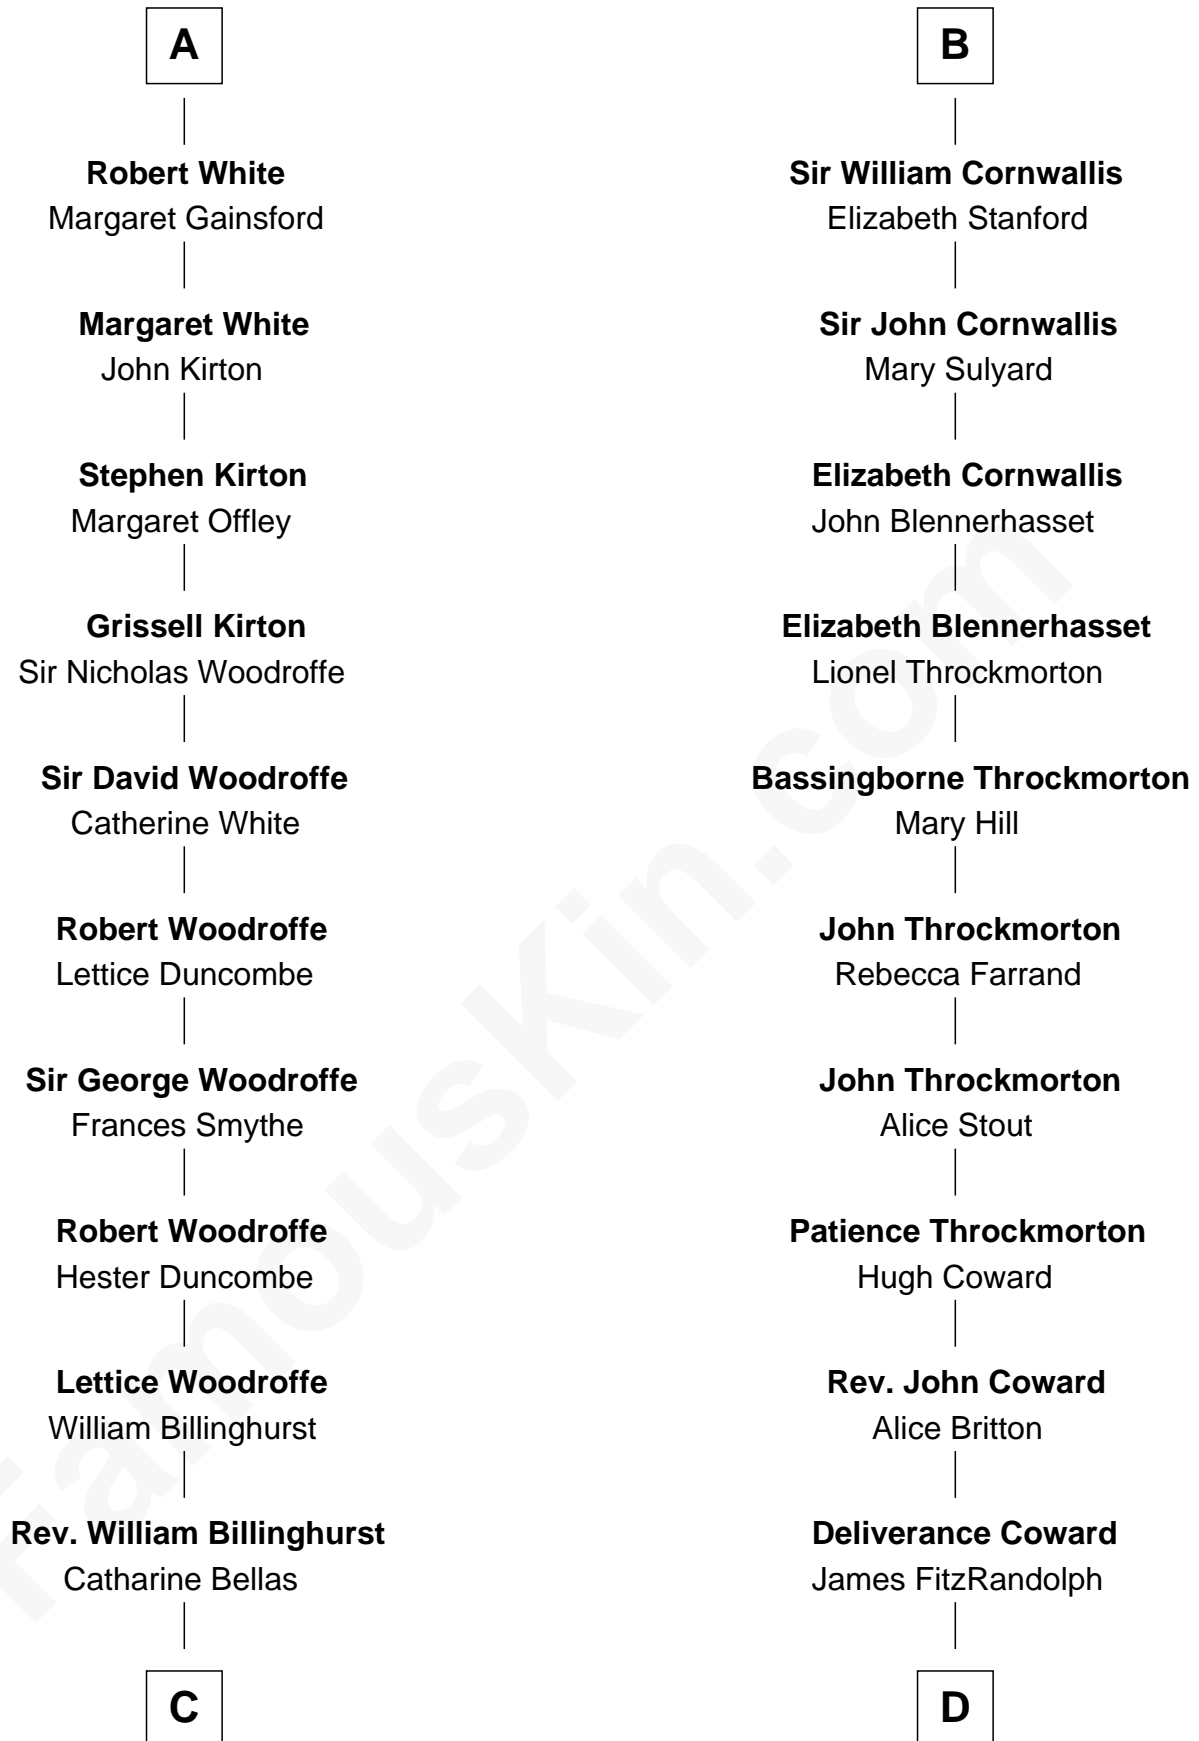

FamousKin.com

Relationship Chart of

Guillermo Billinghurst

31st President of Peru

19th cousin 1 time removed of

Ellen Louise (Axson) Wilson

First Lady of President Woodrow Wilson

C

Robert Billinghurst
Maria Francisca Agrelo

Guillermo Eugenio Billinghurst
Belisaria Angulo

Guillermo Billinghurst
31st President of Peru

D

Isaac FitzRandolph
Eleanor Hunter

Rebecca Longstreet FitzRandolph
Rev. Isaac Stockton Keith Axson