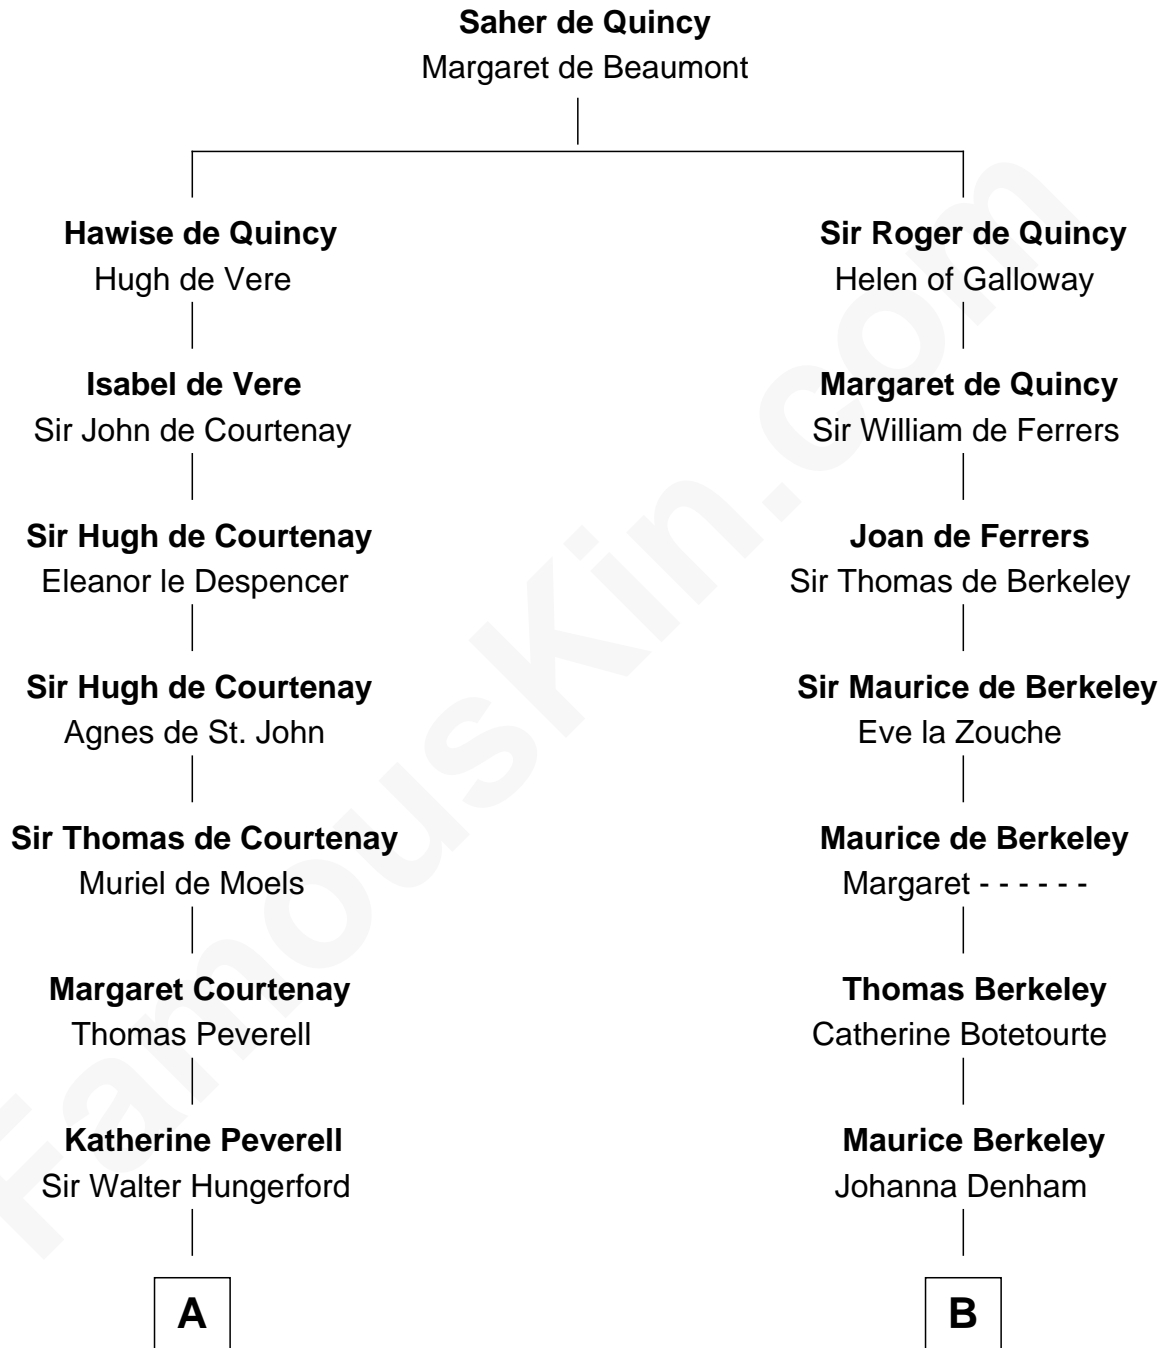

FamousKin.com

Relationship Chart of

Guillermo Billinghurst

31st President of Peru

19th cousin 2 times removed of

Samuel Prescott

Completed Paul Revere's Midnight Ride

C

Lettice Woodroffe

William Billinghurst

Rev. William Billinghurst

Catharine Bellas

Robert Billinghurst

Maria Francisca Agrelo

Guillermo Eugenio Billinghurst

Belisaria Angulo

Guillermo Billinghurst

31st President of Peru

D

Dr. Jonathan Prescott

Rebecca Bulkeley

Dr. Abel Prescott

Abigail Brigham

Samuel Prescott