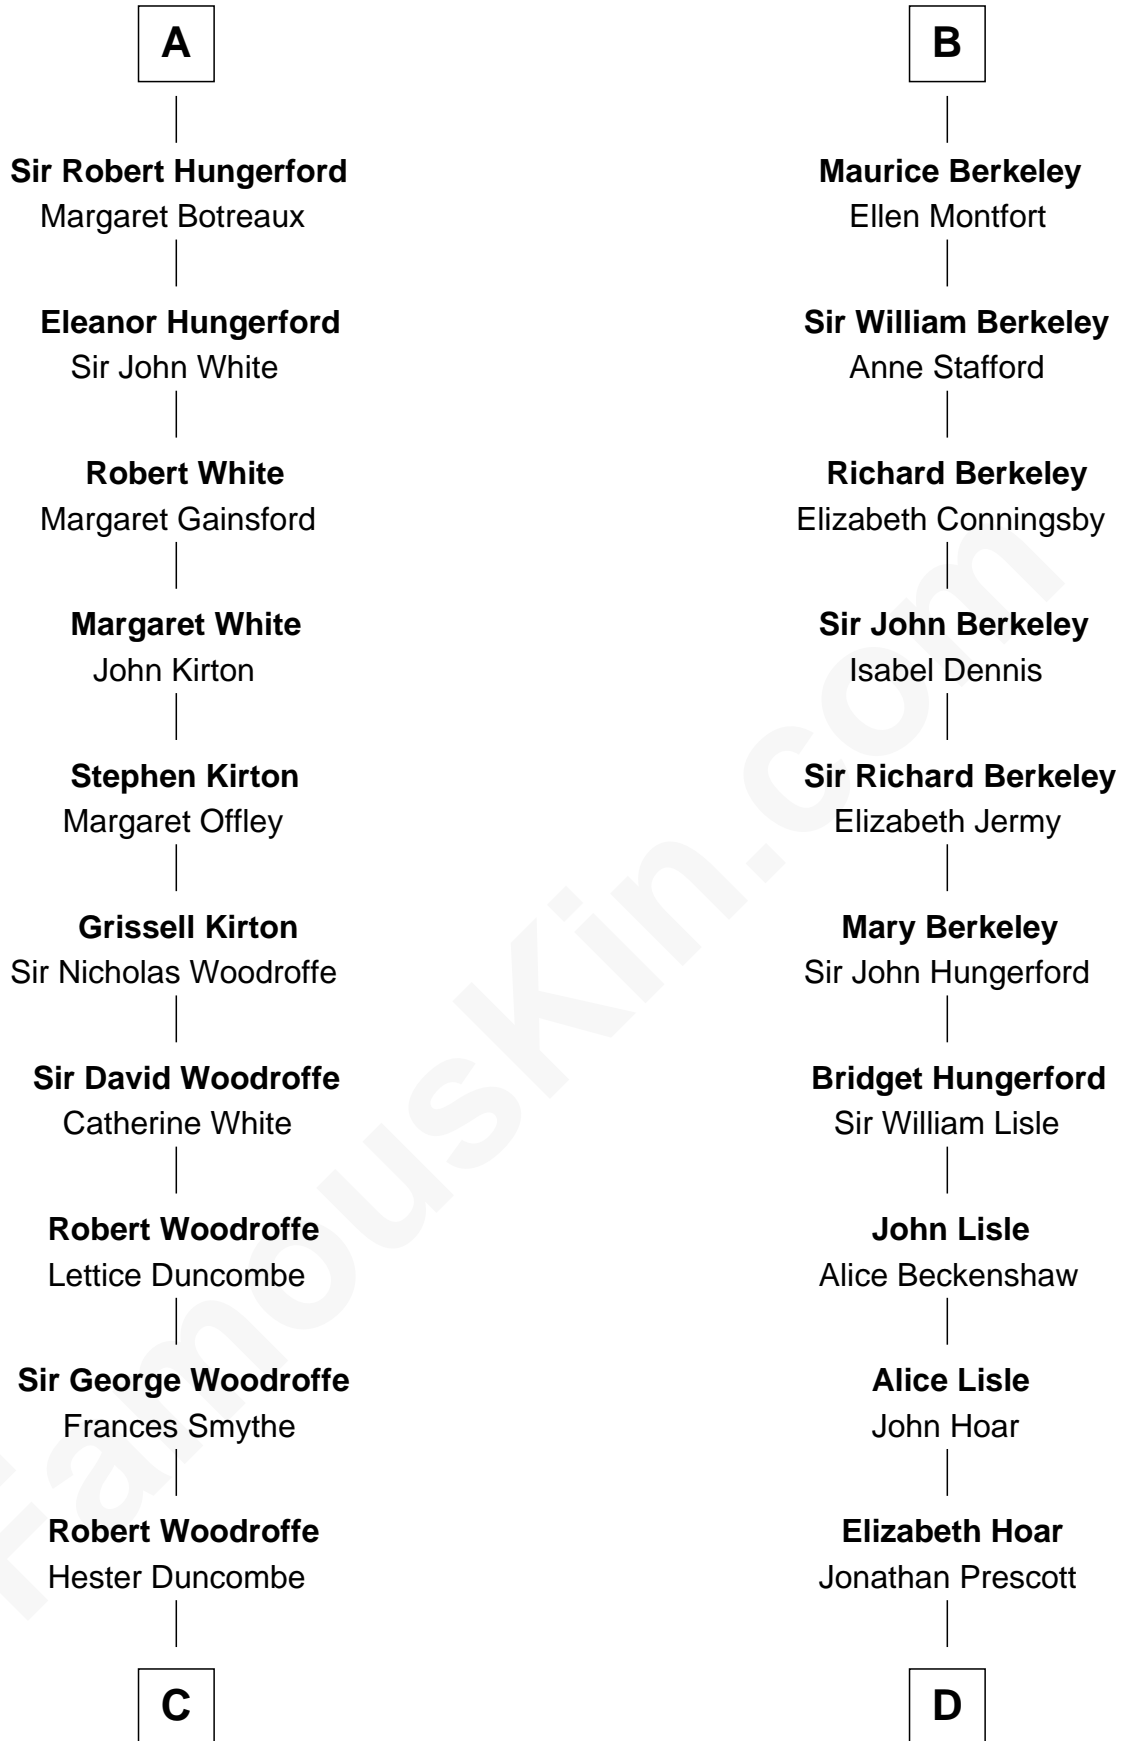

FamousKin.com

Relationship Chart of

Guillermo Billinghurst

31st President of Peru

19th cousin 2 times removed of

Samuel Prescott

Completed Paul Revere's Midnight Ride

C

Lettice Woodroffe

William Billinghurst

Rev. William Billinghurst

Catharine Bellas

Robert Billinghurst

Maria Francisca Agrelo

Guillermo Eugenio Billinghurst

Belisaria Angulo

Guillermo Billinghurst

31st President of Peru

D

Dr. Jonathan Prescott

Rebecca Bulkeley

Dr. Abel Prescott

Abigail Brigham

Samuel Prescott