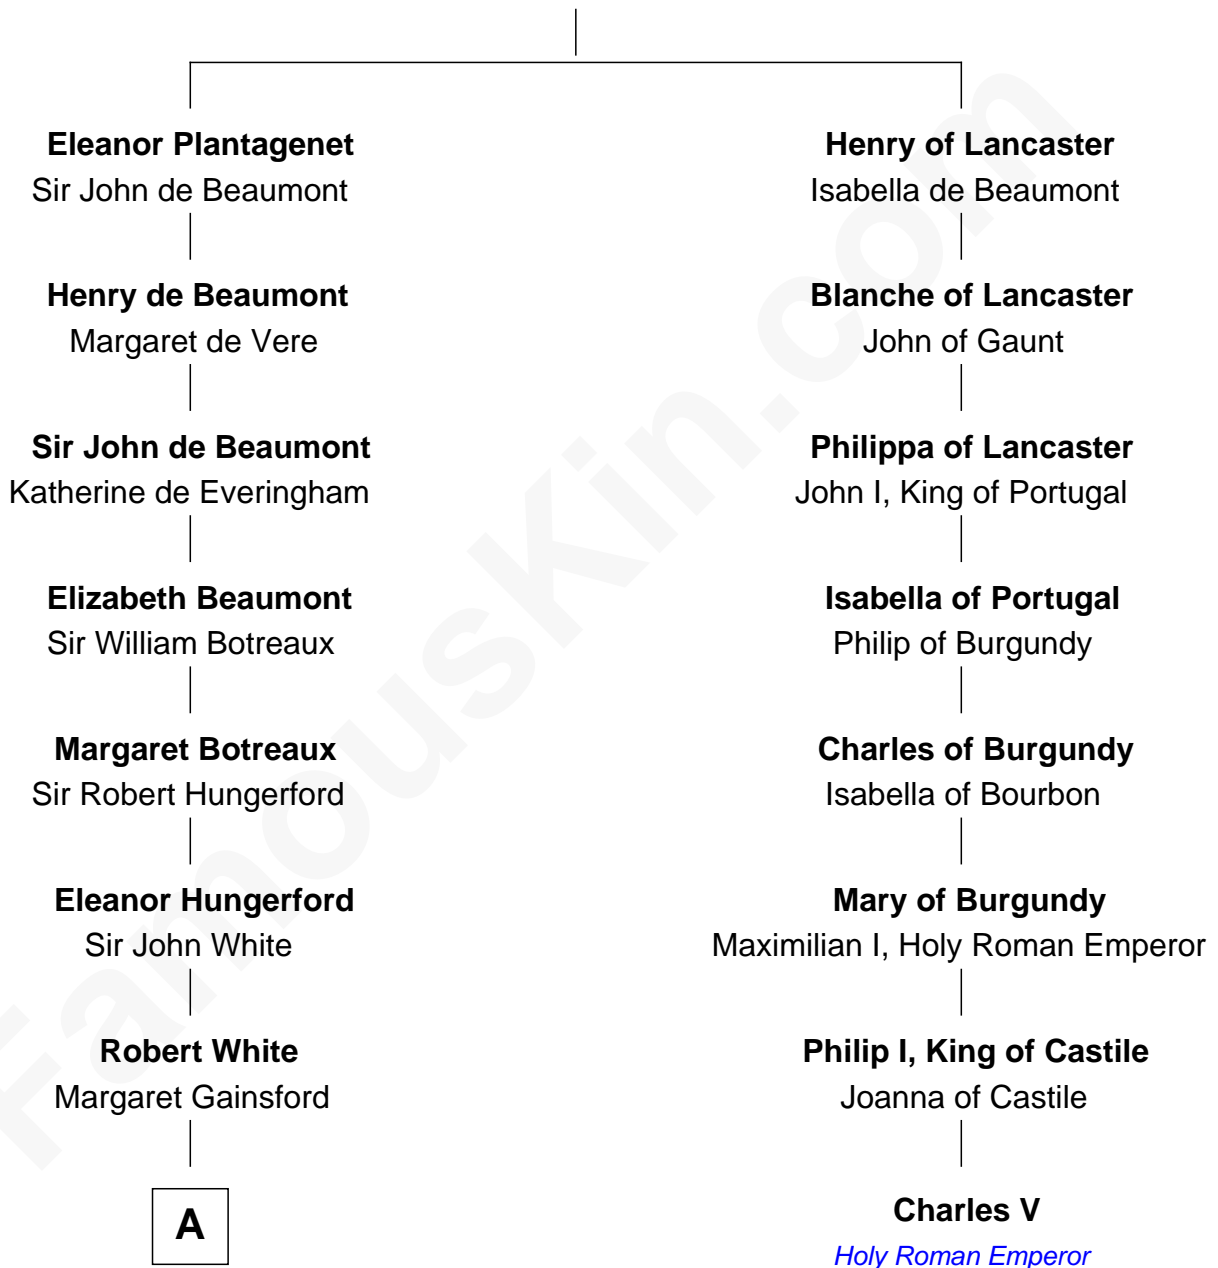

FamousKin.com
Relationship Chart of
Guillermo Billinghurst
31st President of Peru

7th cousin 11 times removed of

Charles V
Holy Roman Emperor

Henry Plantagenet
Maud de Chaworth

A

Margaret White

John Kirton

Stephen Kirton

Margaret Offley

Grissell Kirton

Sir Nicholas Woodroffe

Sir David Woodroffe

Catherine White

Robert Woodroffe

Lettice Duncombe

Sir George Woodroffe