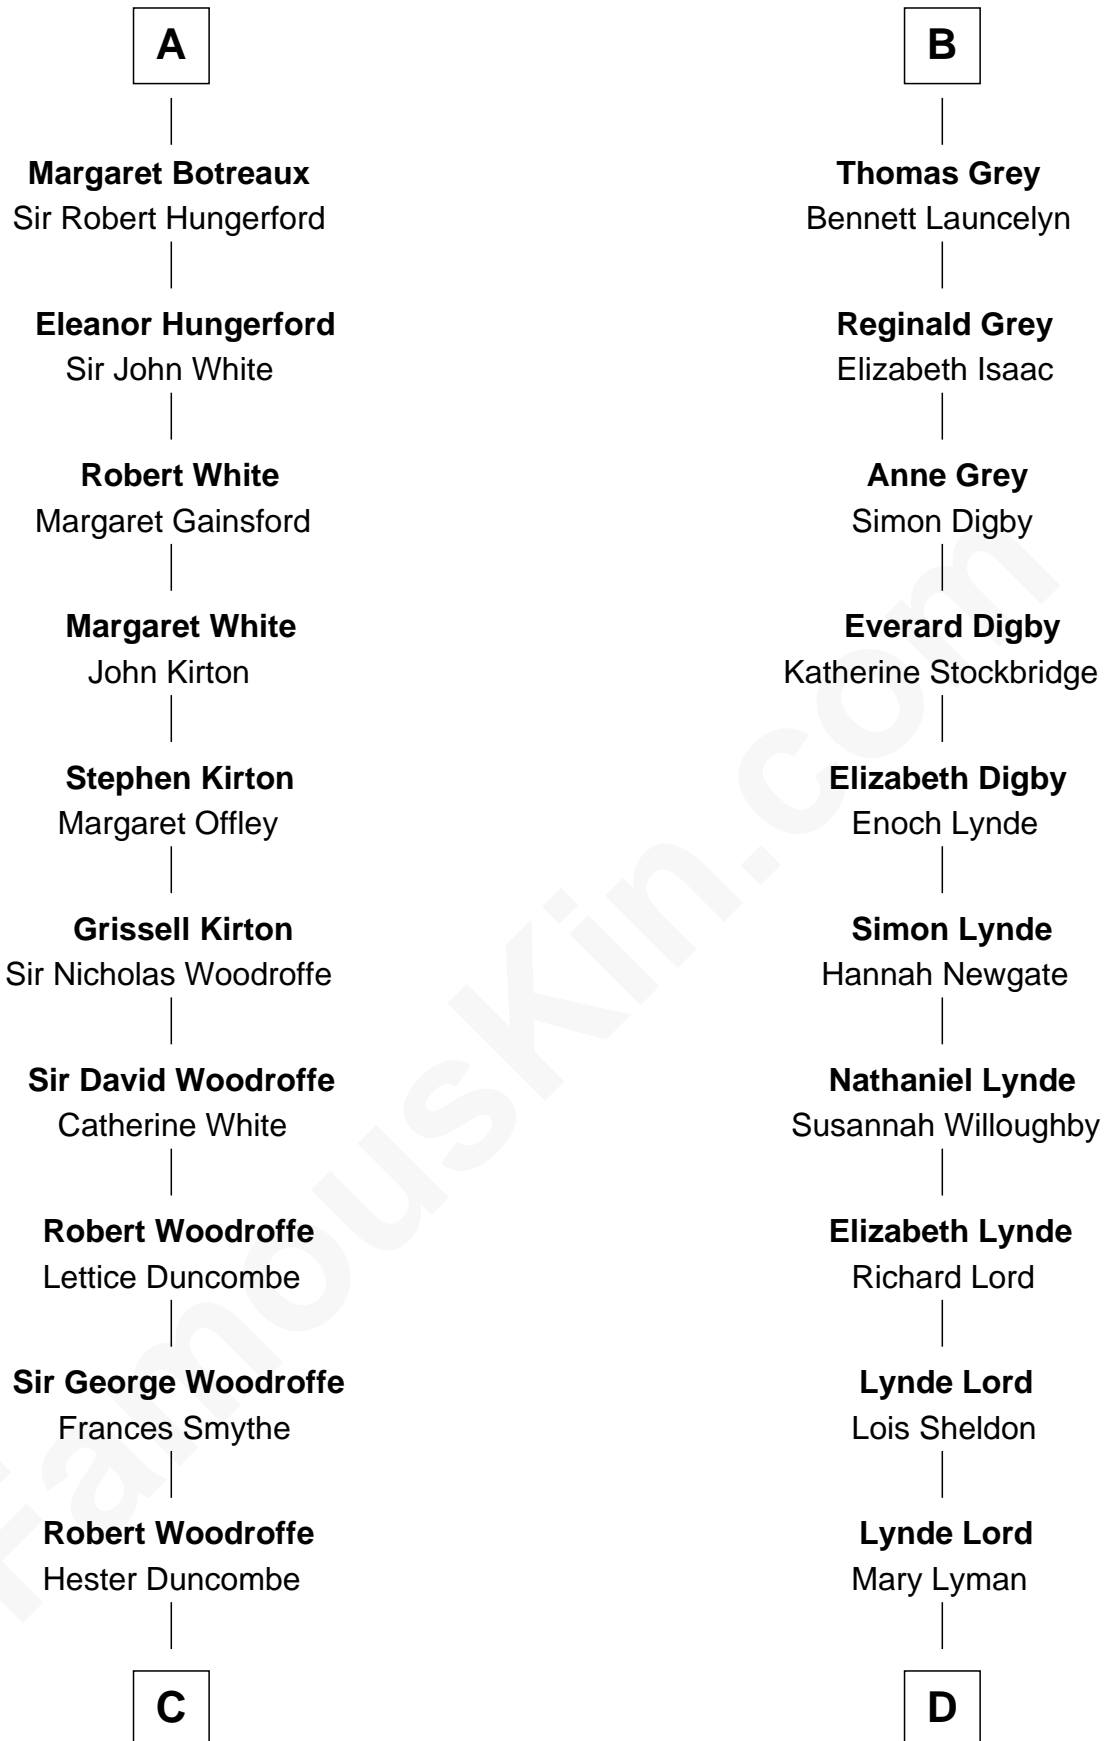

FamousKin.com
Relationship Chart of
Guillermo Billinghurst
31st President of Peru

19th cousin 2 times removed of
J.P. Morgan
American Banker and Art Collector

C

Lettice Woodroffe

William Billinghurst

Rev. William Billinghurst

Catharine Bellas

Robert Billinghurst

Maria Francisca Agrelo

Guillermo Eugenio Billinghurst

Belisaria Angulo

Guillermo Billinghurst

31st President of Peru

D