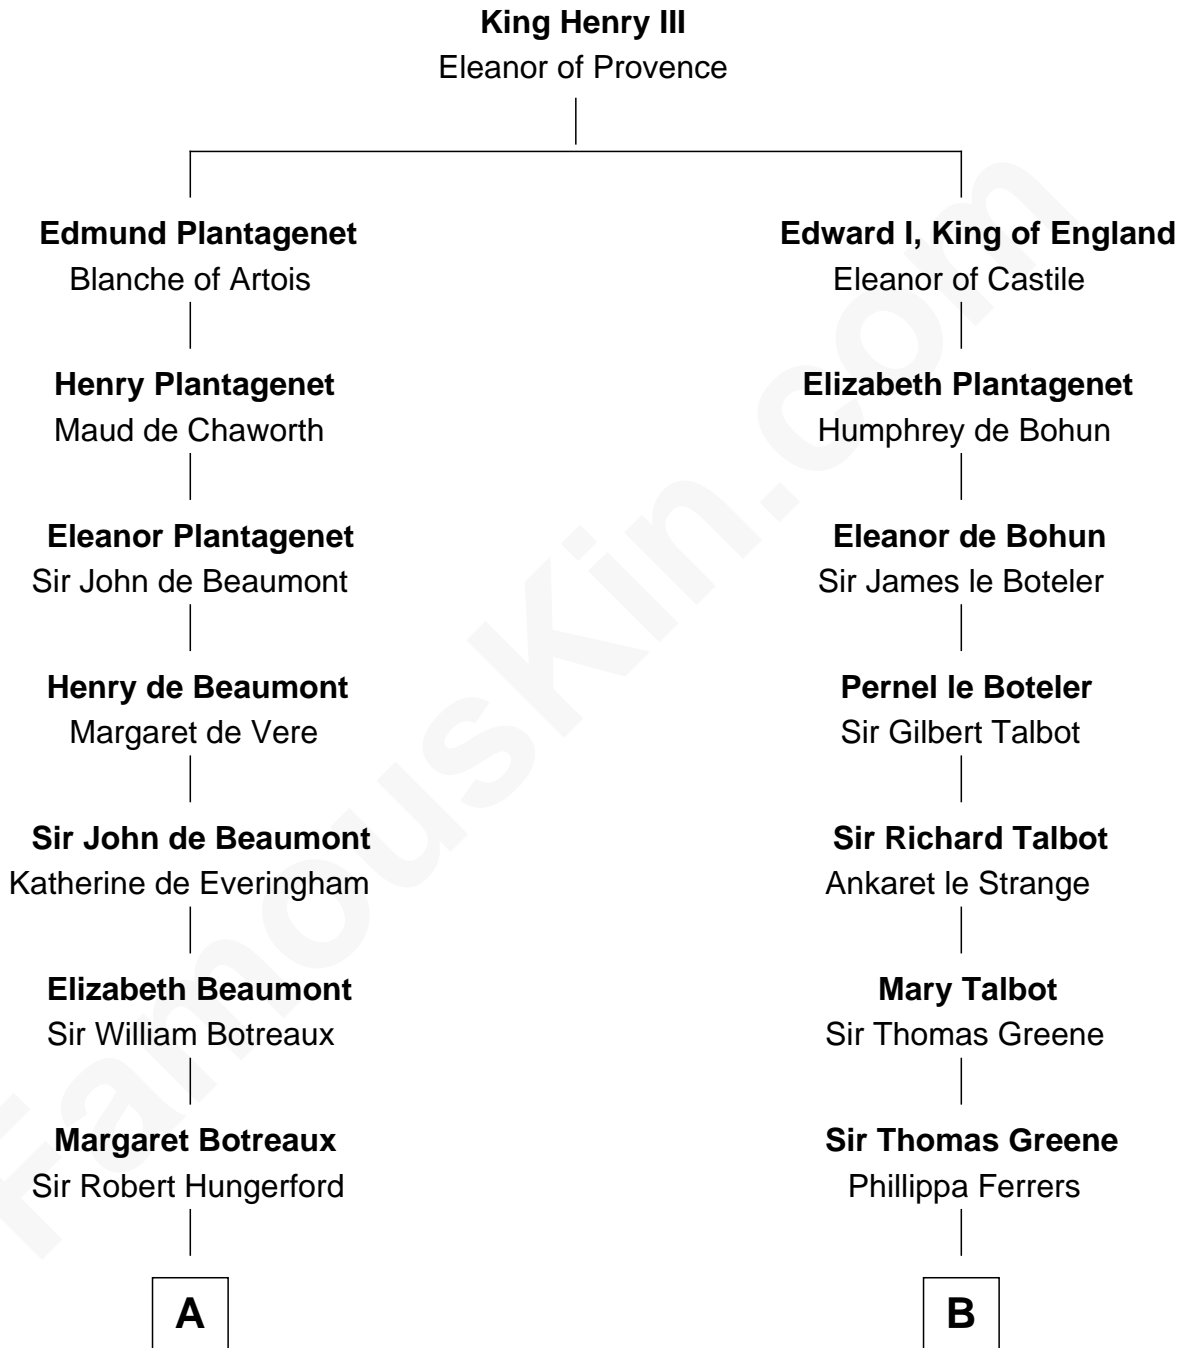

FamousKin.com Relationship Chart of

Guillermo Billinghurst

31st President of Peru

20th cousin 1 time removed of

Stephen A. Douglas

Participated in Lincoln-Douglas Debates

C

Rev. William Billinghurst

Catharine Bellas

Robert Billinghurst

Maria Francisca Agrelo

Guillermo Eugenio Billinghurst

Belisaria Angulo

Guillermo Billinghurst

31st President of Peru

D