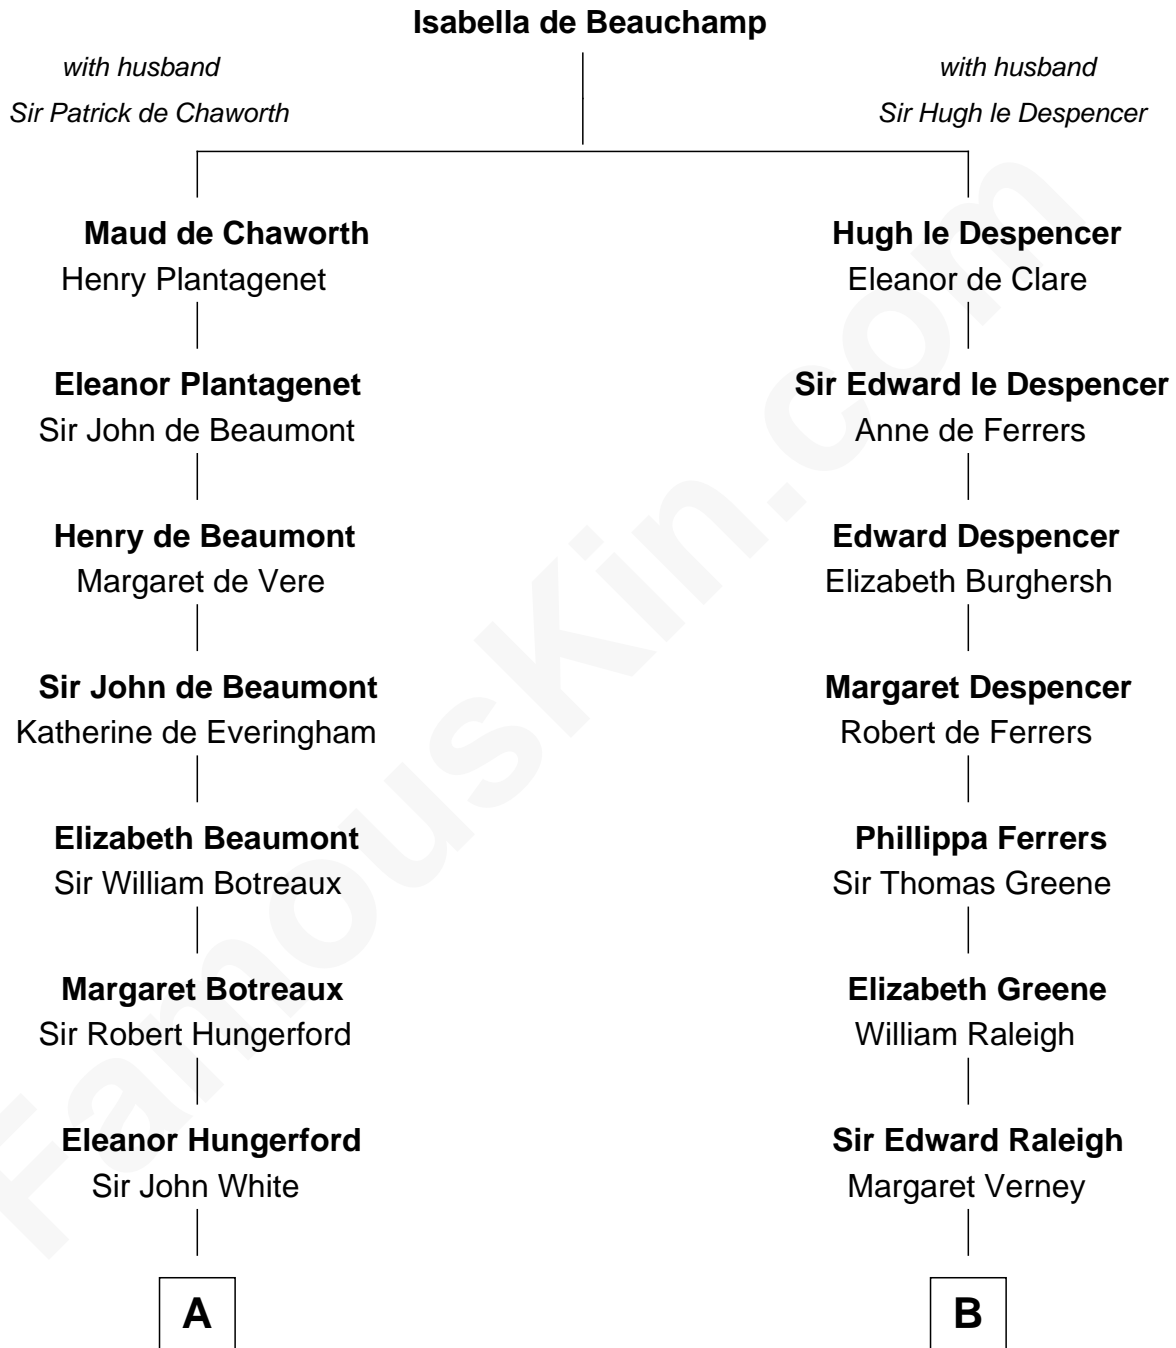

FamousKin.com Relationship Chart of

Guillermo Billinghurst

31st President of Peru

19th cousin of

Stephen A. Douglas

Participated in Lincoln-Douglas Debates

C

Robert Billinghurst
Maria Francisca Agrelo

Guillermo Eugenio Billinghurst
Belisaria Angulo

Guillermo Billinghurst
31st President of Peru

D

Martha Arnold
Benajah Douglass

Dr. Stephen Arnold Douglass
Sarah Fiske

Stephen A. Douglas
The Lincoln-Douglas Debates