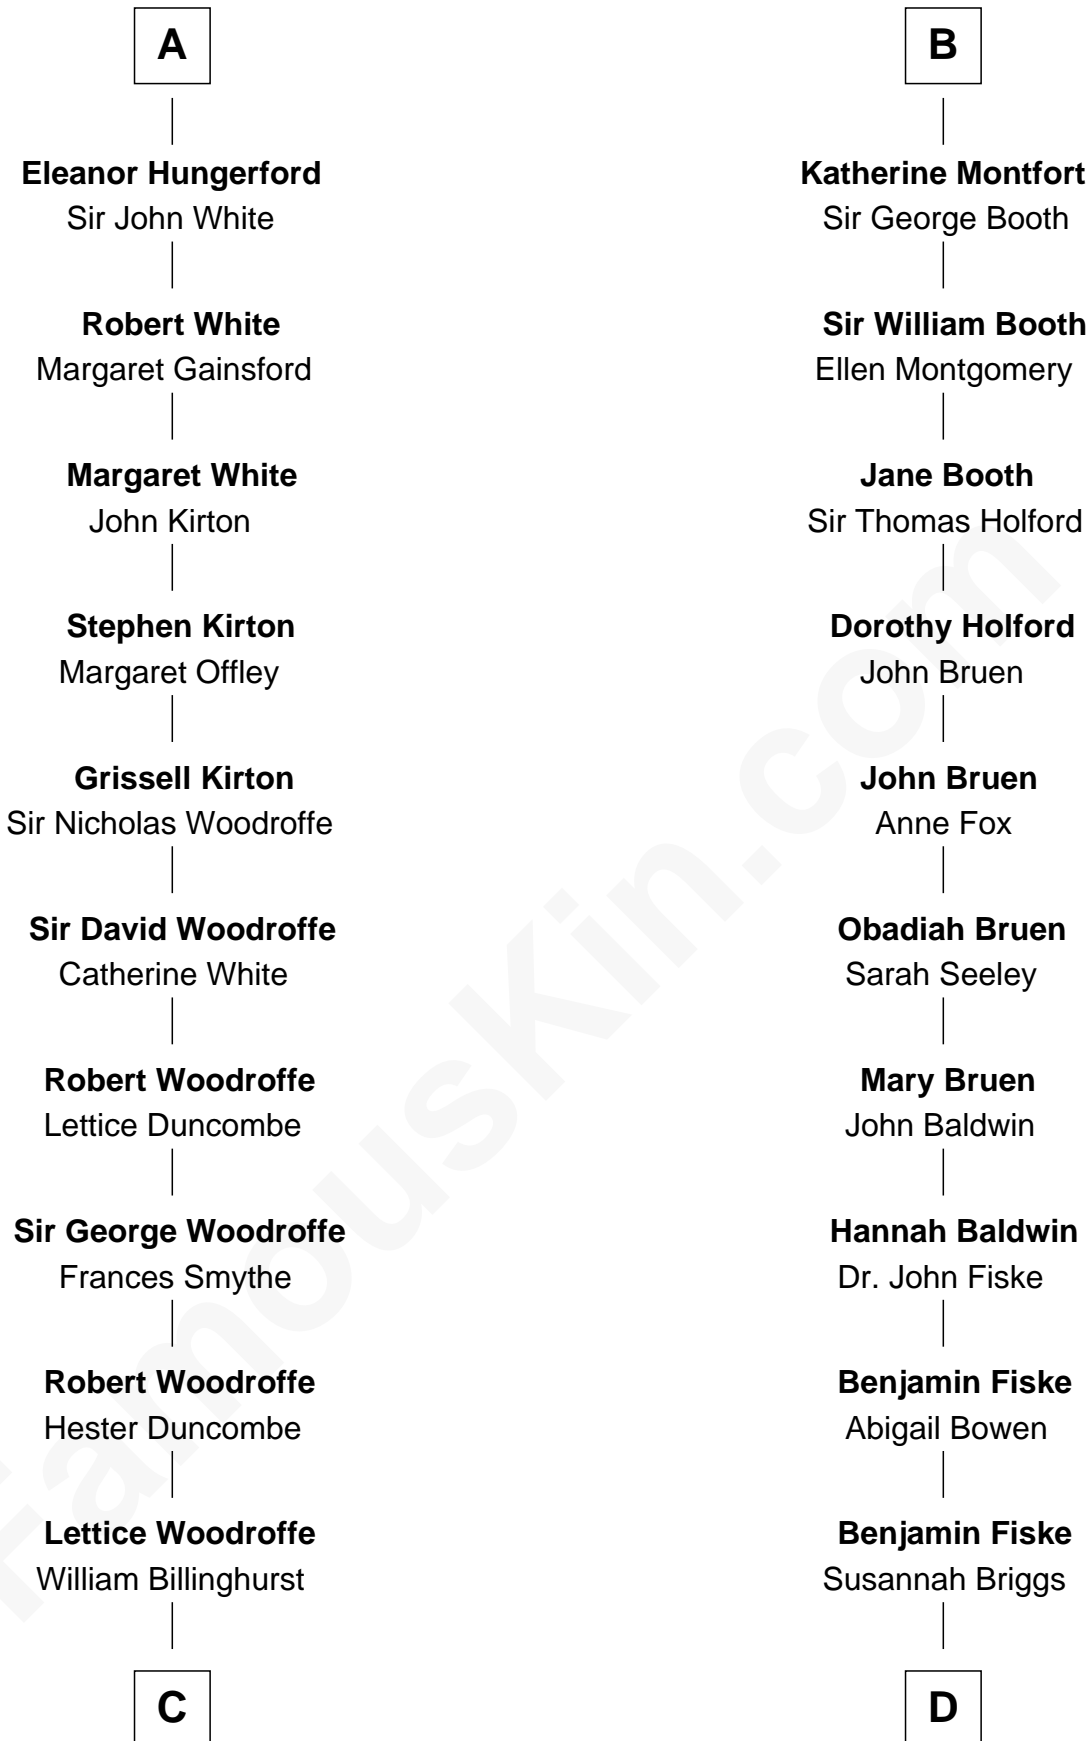

FamousKin.com

Relationship Chart of

Guillermo Billinghurst

31st President of Peru

19th cousin 1 time removed of

Stephen A. Douglas

Participated in Lincoln-Douglas Debates

FamousKin.com