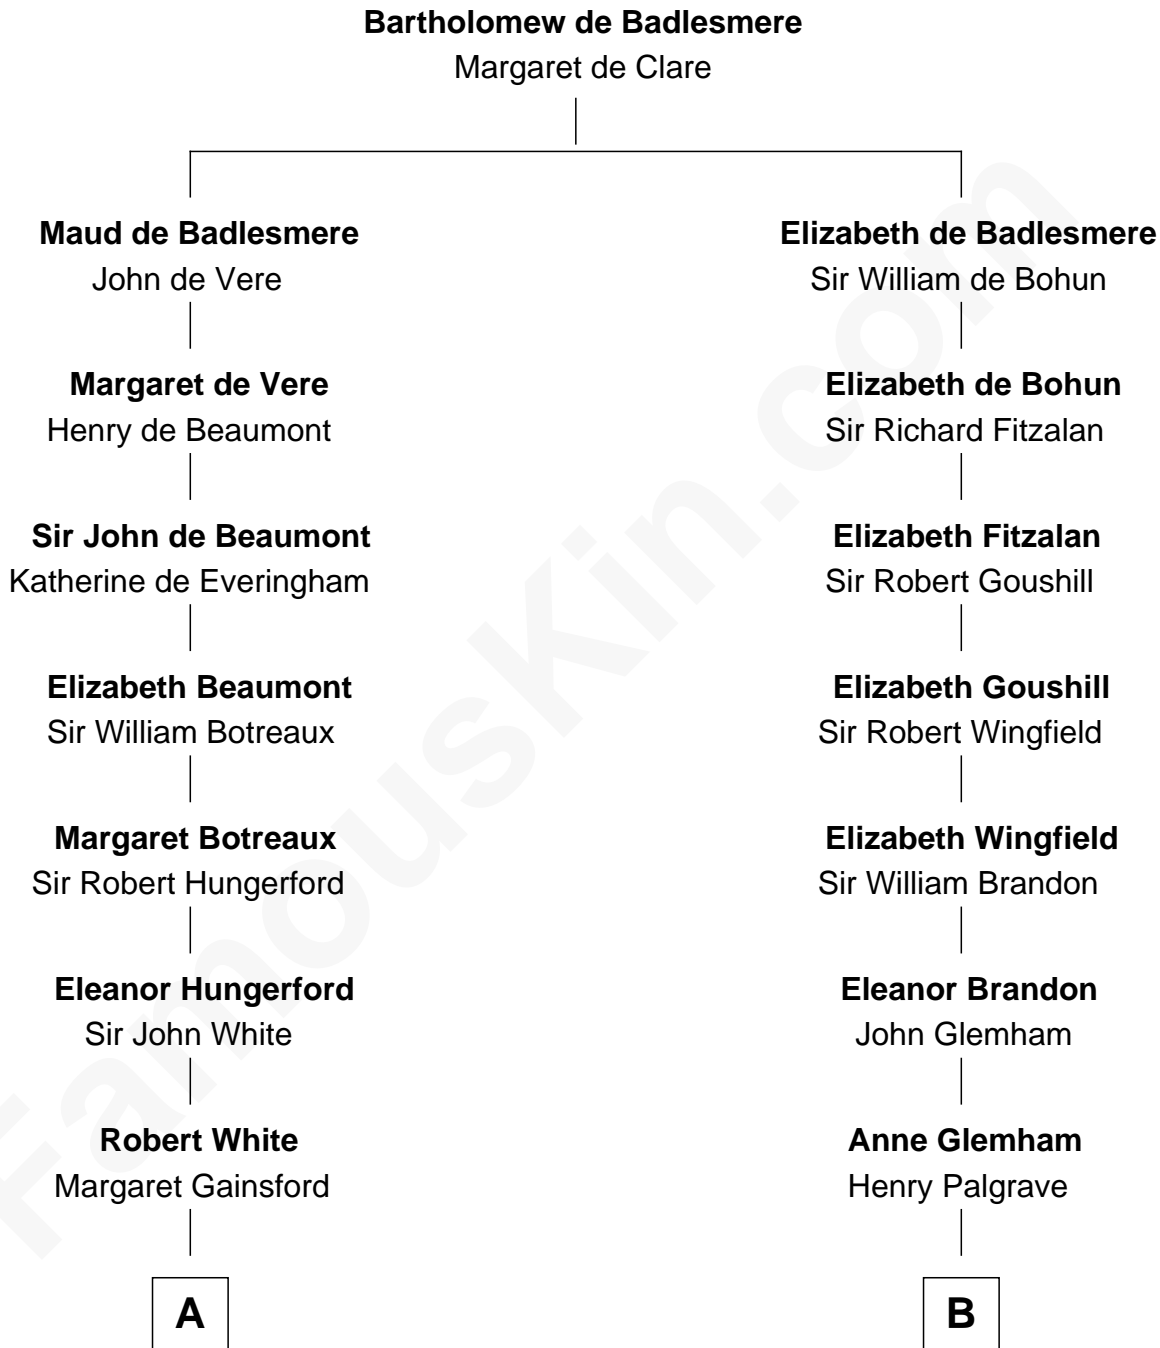

FamousKin.com
Relationship Chart of
Guillermo Billinghurst
31st President of Peru

13th cousin 5 times removed of

Roger Sherman
Signer of the Declaration of Independence

C

Guillermo Eugenio Billinghurst

Belisaria Angulo

Guillermo Billinghurst

31st President of Peru

FamousKin.com