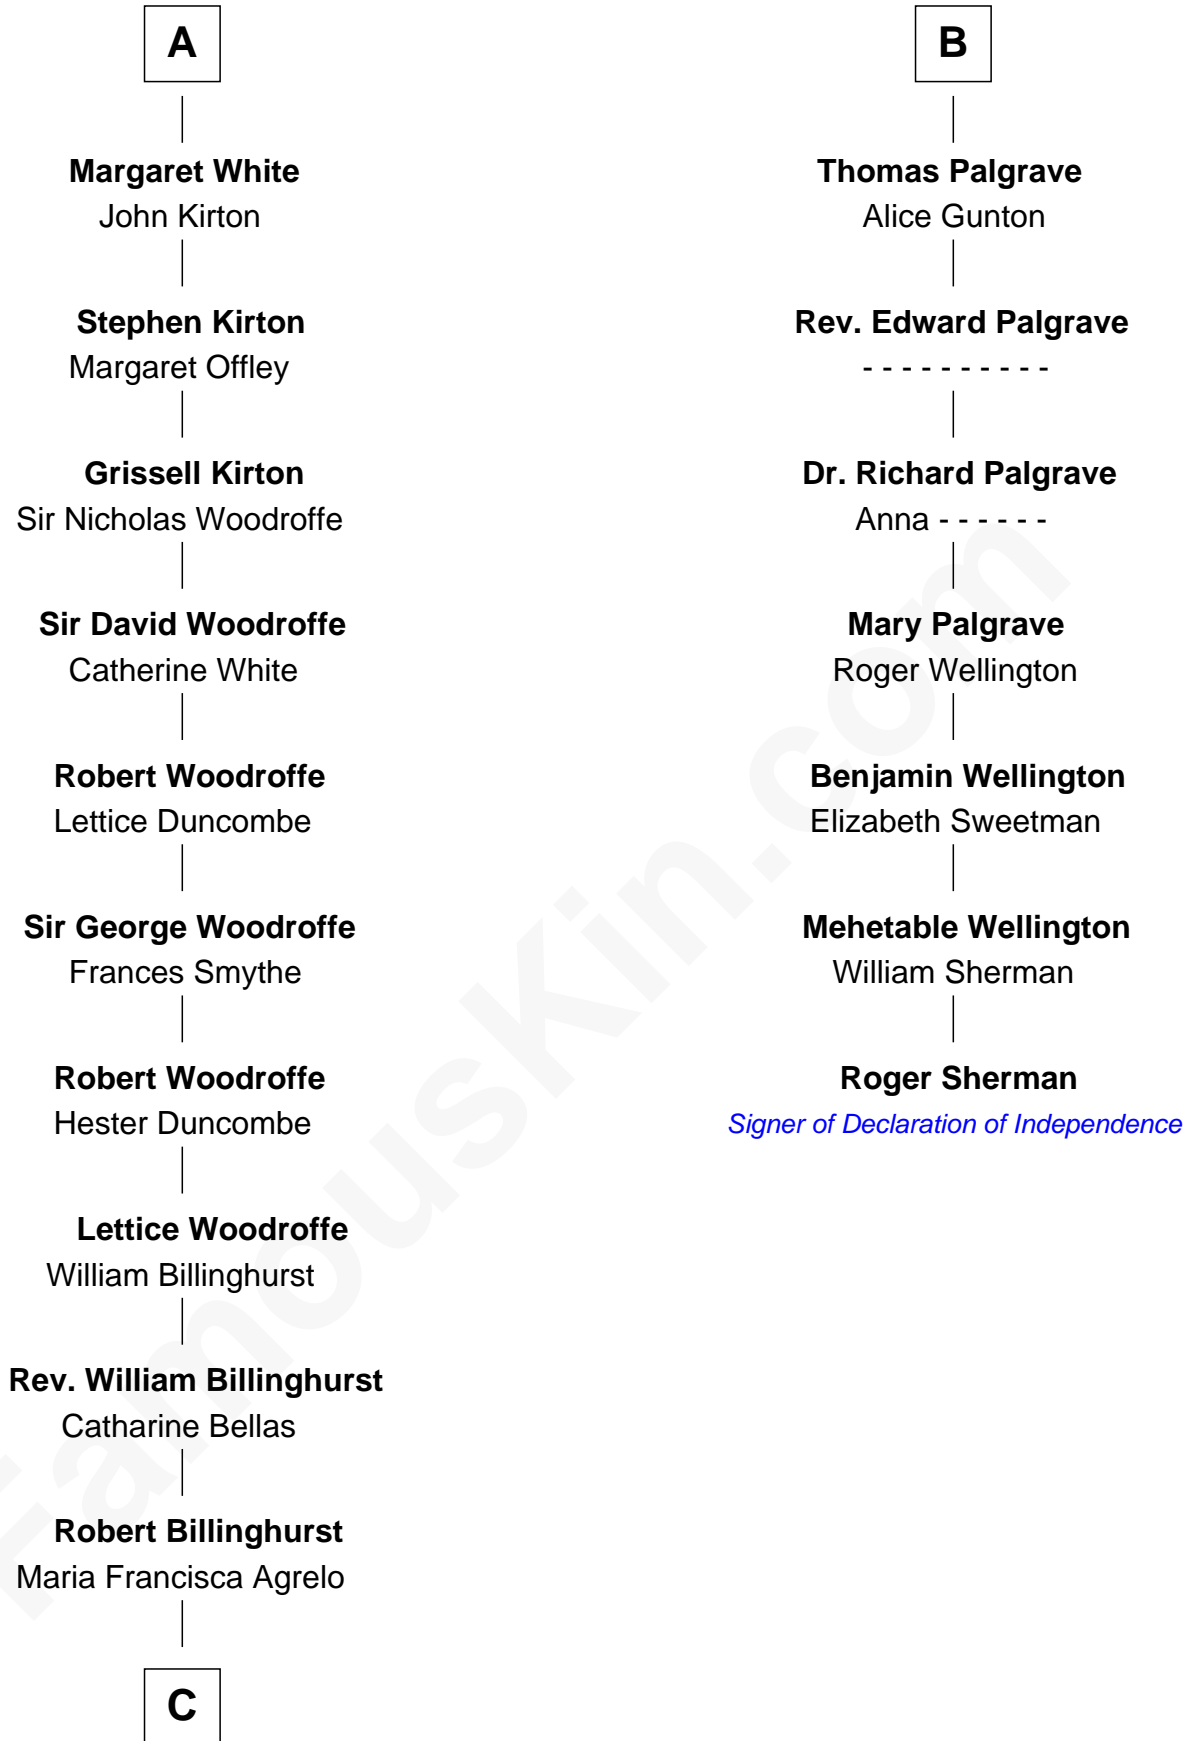

FamousKin.com
Relationship Chart of
Guillermo Billinghurst
31st President of Peru

13th cousin 5 times removed of

Roger Sherman
Signer of the Declaration of Independence

C

Guillermo Eugenio Billinghurst

Belisaria Angulo

Guillermo Billinghurst

31st President of Peru

FamousKin.com