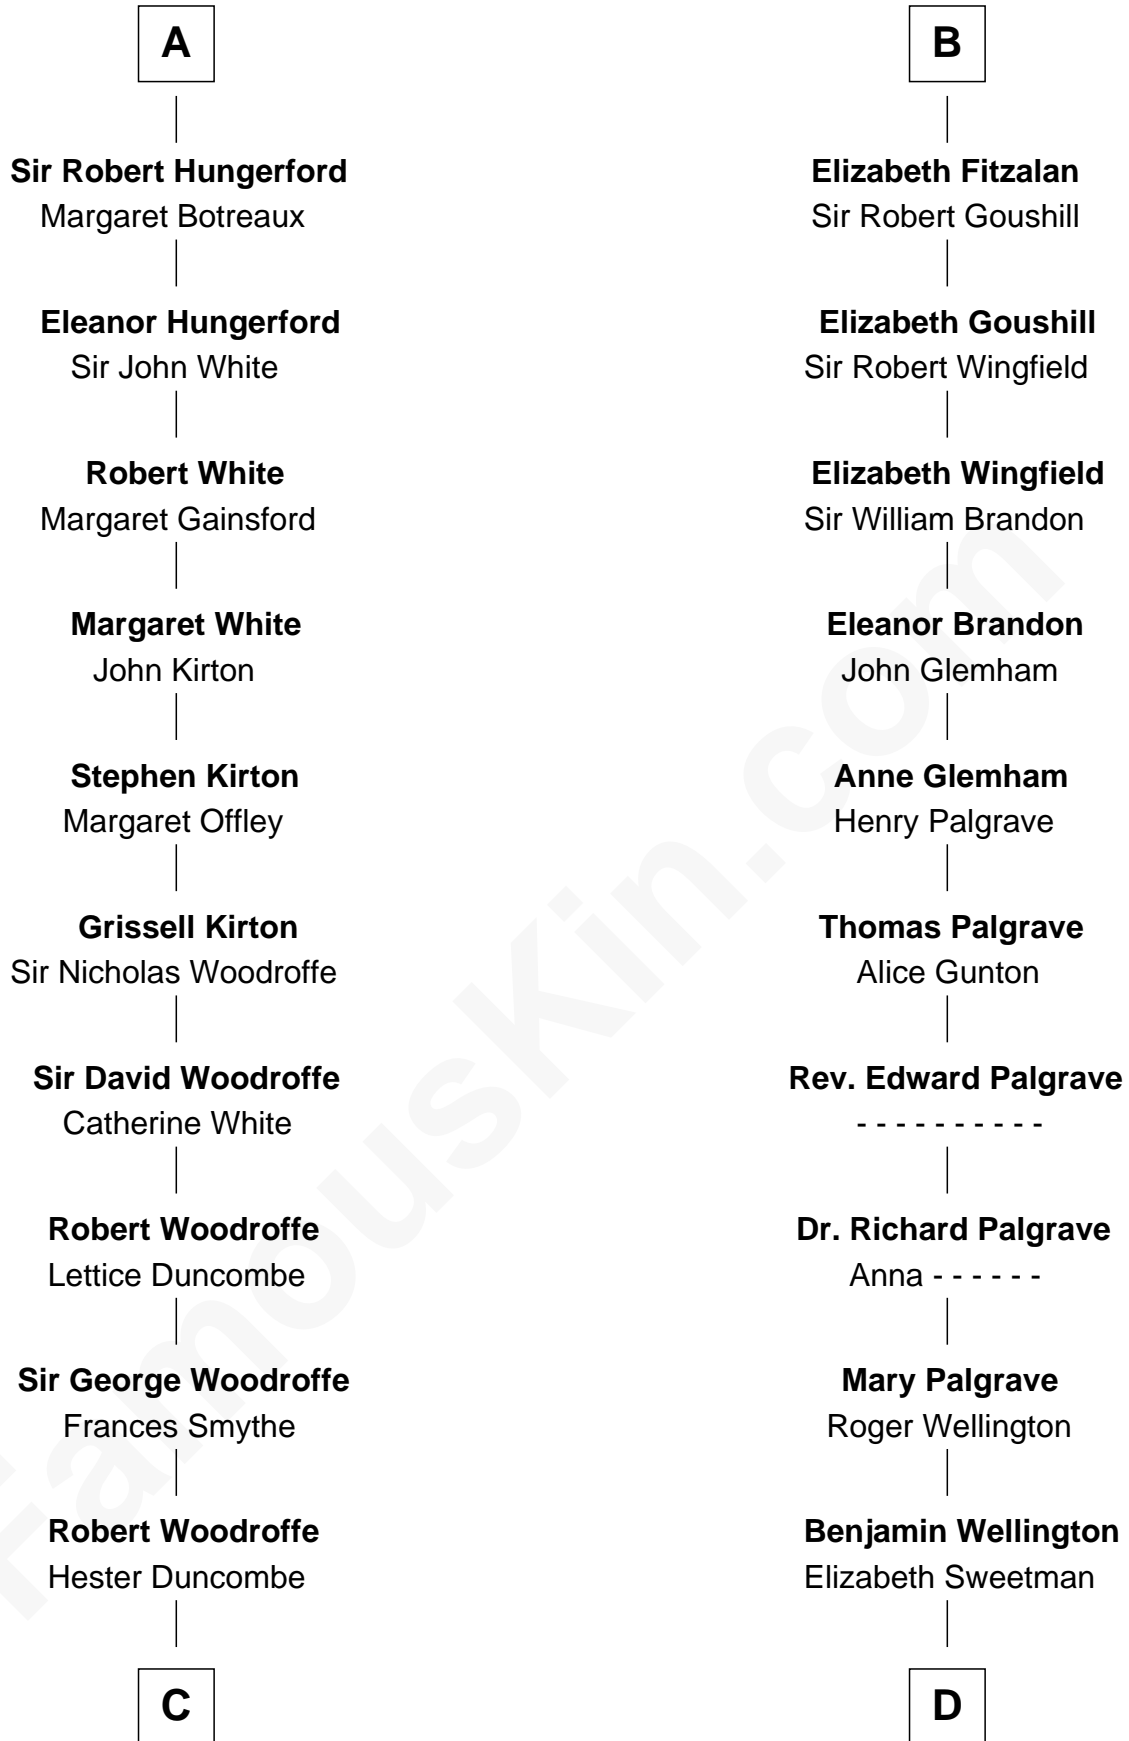

FamousKin.com

Relationship Chart of

Guillermo Billinghurst

31st President of Peru

18th cousin 3 times removed of

Roger Sherman

Signer of the Declaration of Independence

C

Lettice Woodroffe

William Billinghurst

Rev. William Billinghurst

Catharine Bellas

Robert Billinghurst

Maria Francisca Agrelo

Guillermo Eugenio Billinghurst

Belisaria Angulo

Guillermo Billinghurst

31st President of Peru

D

Mehetable Wellington

William Sherman

Roger Sherman

Signer of Declaration of Independence

FamousKin.com