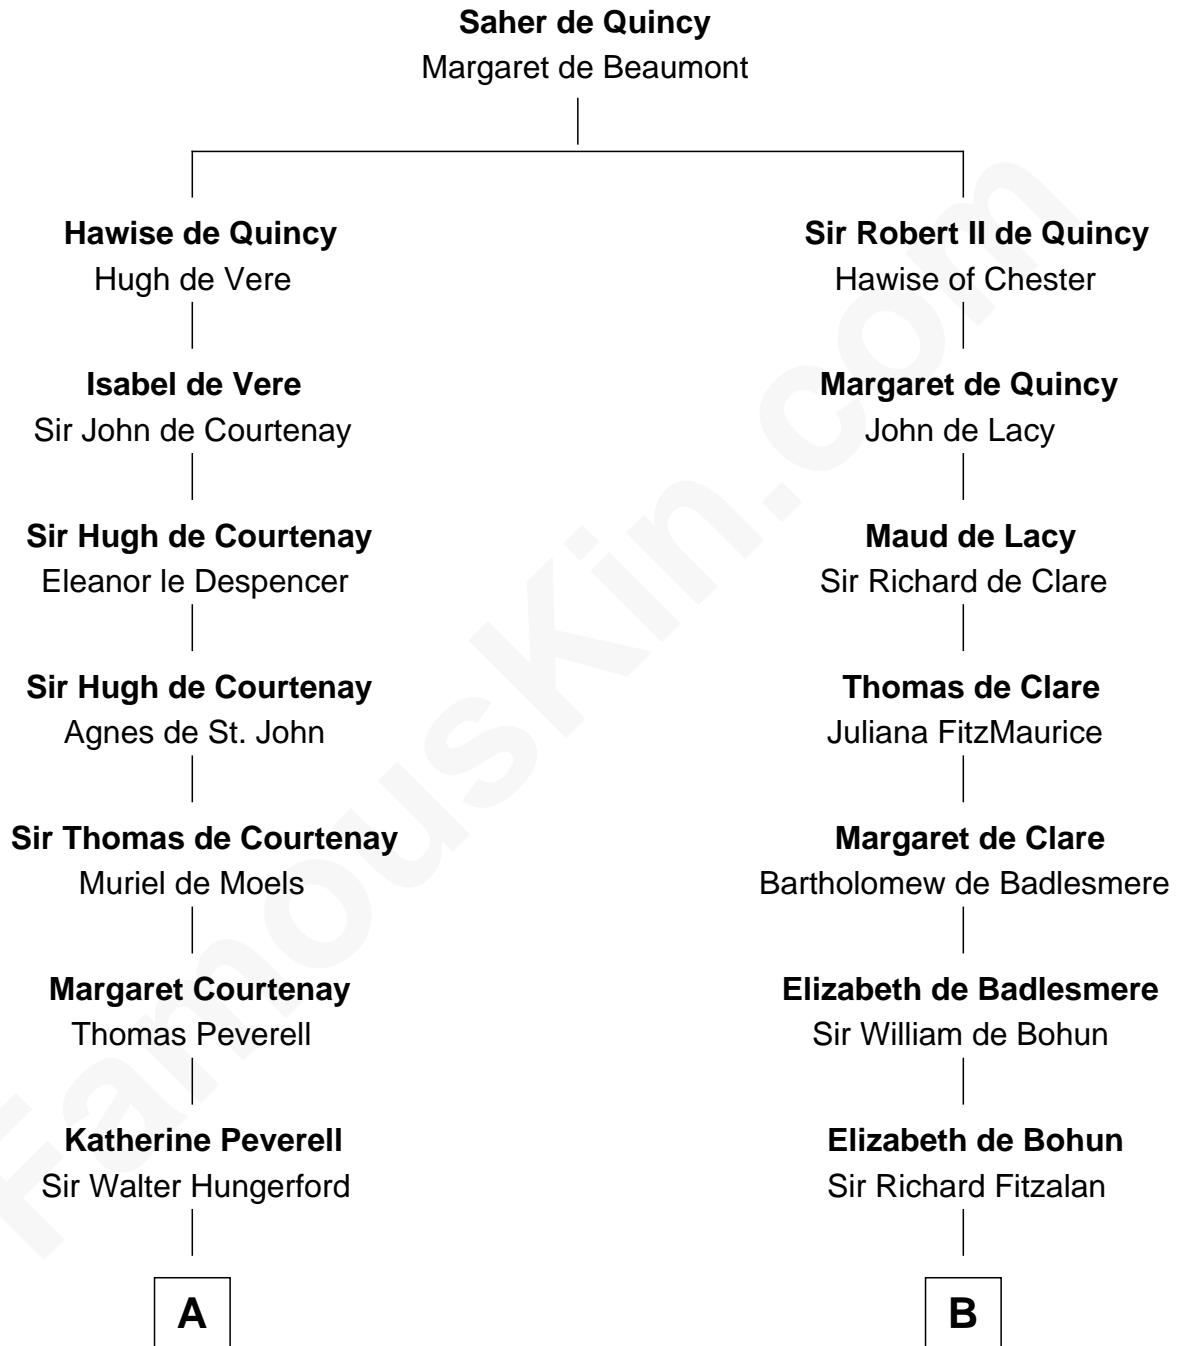

FamousKin.com

Relationship Chart of

Guillermo Billinghurst

31st President of Peru

18th cousin 3 times removed of

Roger Sherman

Signer of the Declaration of Independence

C

Lettice Woodroffe

William Billinghurst

Rev. William Billinghurst

Catharine Bellas

Robert Billinghurst

Maria Francisca Agrelo

Guillermo Eugenio Billinghurst

Belisaria Angulo

Guillermo Billinghurst

31st President of Peru

D

Mehetable Wellington

William Sherman

Roger Sherman

Signer of Declaration of Independence

FamousKin.com