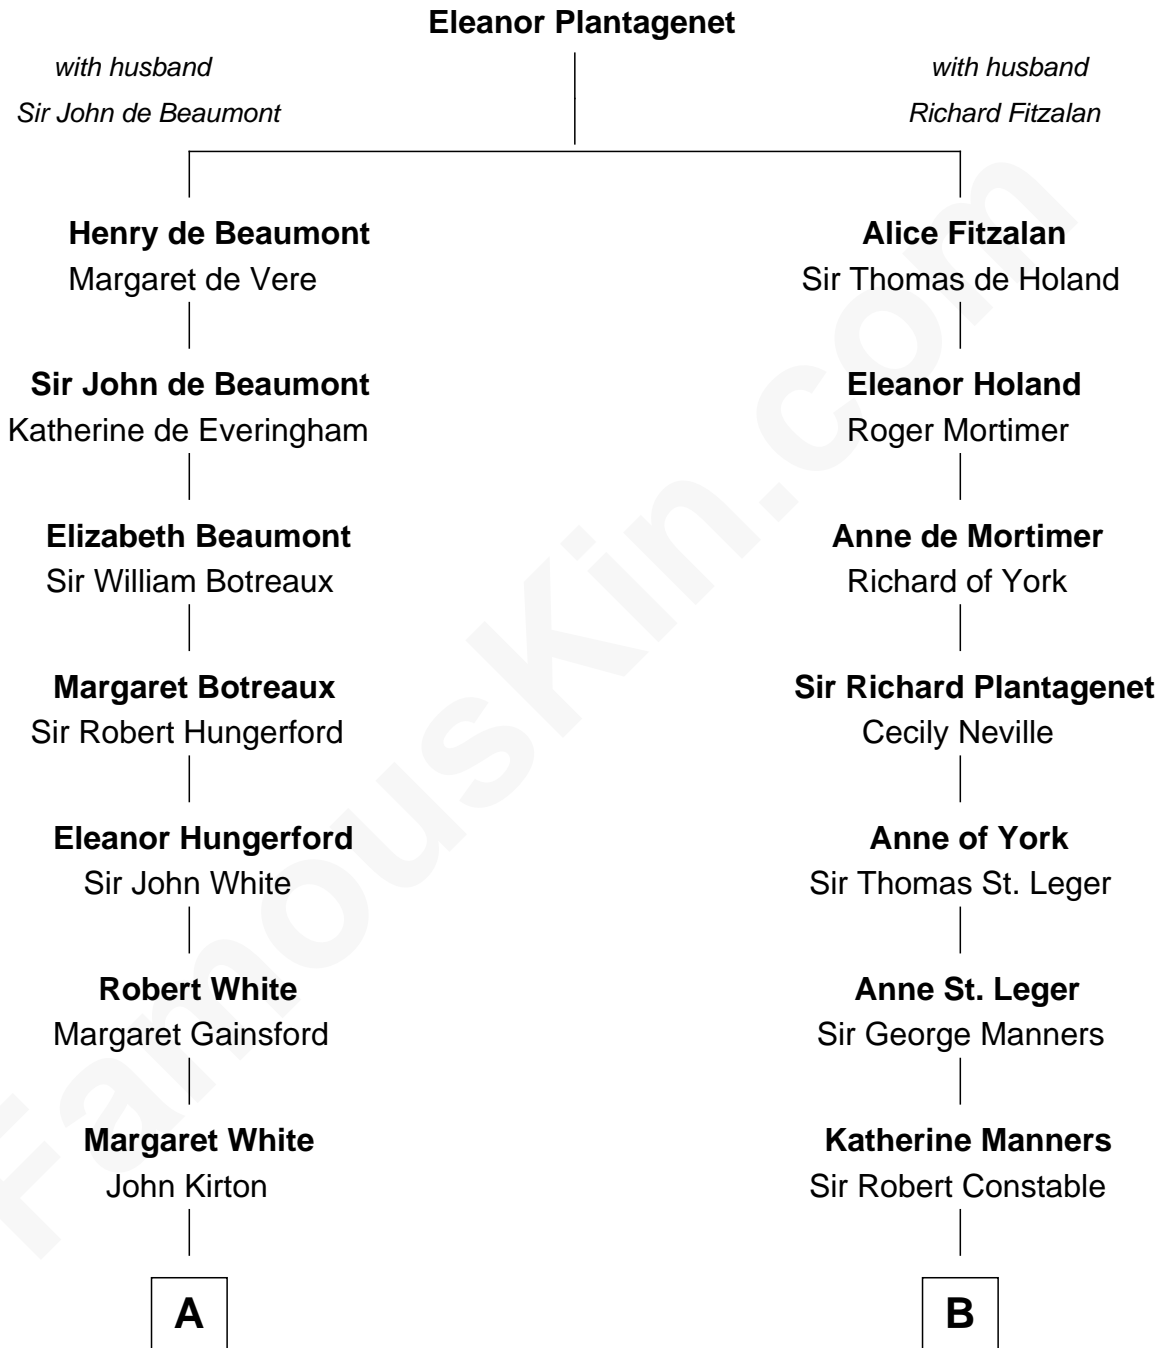

FamousKin.com
Relationship Chart of
Guillermo Billinghurst
31st President of Peru

17th cousin 4 times removed of

Anne Heche
TV and Movie Actress

C

George A. Tukey

Belle Cubberley

Walter Bradlee Tukey

Marietta Swayzee Coffin

Marietta Susan Tukey

Richard Carleton Prickett

Nancy Abigail Prickett

Donald Joe Heche

Anne Heche

TV and Movie Actress

FamousKin.com