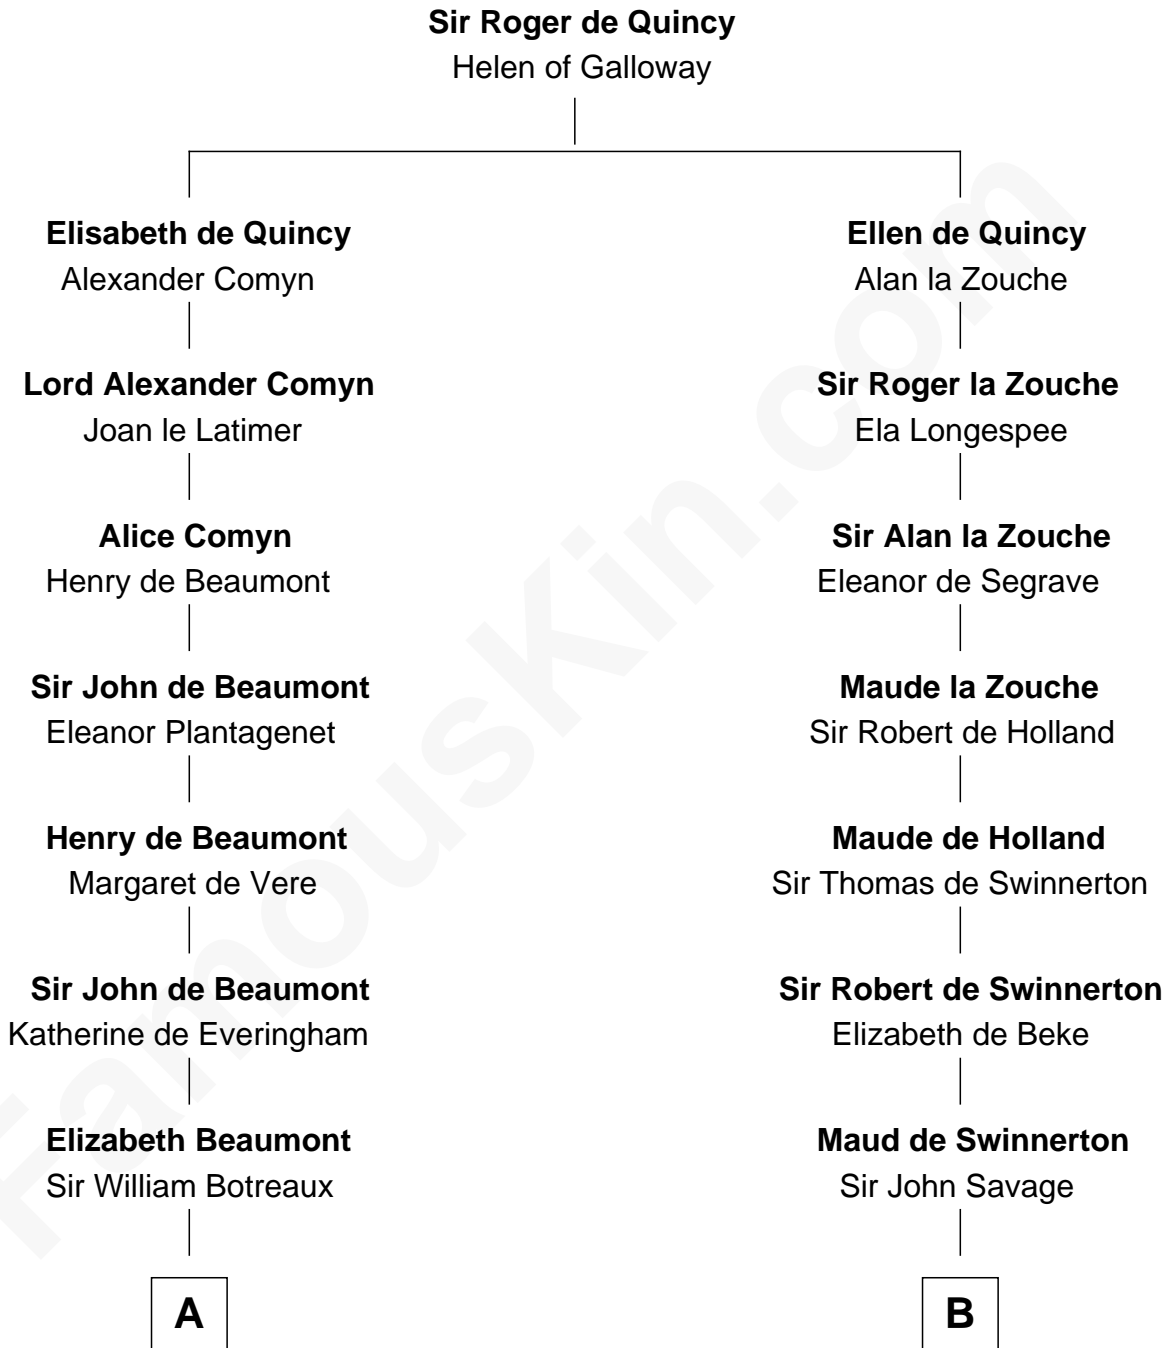

FamousKin.com

Relationship Chart of

Guillermo Billinghurst

31st President of Peru

18th cousin 3 times removed of

Isaac Tichenor

3rd and 5th Governor of Vermont

C

Lettice Woodroffe
William Billinghurst

Rev. William Billinghurst
Catharine Bellas

Robert Billinghurst
Maria Francisca Agrelo

Guillermo Eugenio Billinghurst
Belisaria Angulo

Guillermo Billinghurst
31st President of Peru

D

Daniel Tichenor
Susanna Guerin

Isaac Tichenor
3rd and 5th Governor of Vermont

FamousKin.com