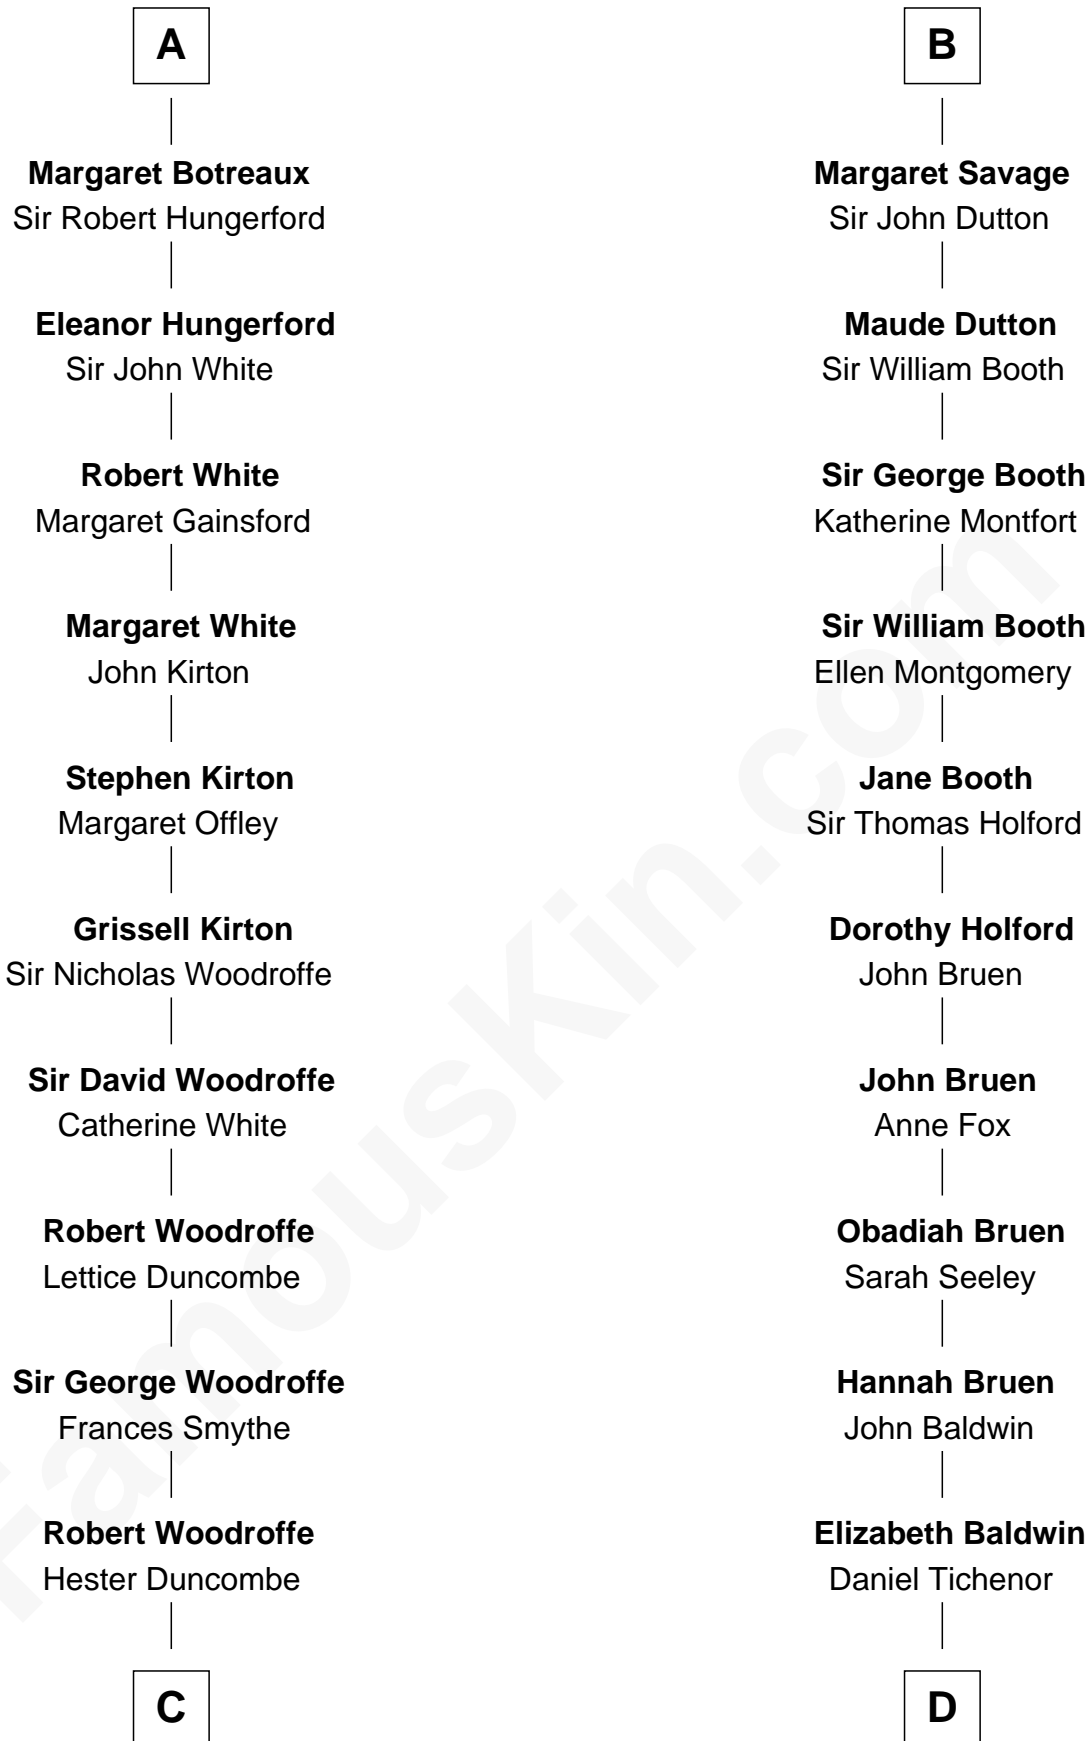

FamousKin.com

Relationship Chart of

Guillermo Billinghurst

31st President of Peru

18th cousin 3 times removed of

Isaac Tichenor

3rd and 5th Governor of Vermont

C

Lettice Woodroffe
William Billinghurst

Rev. William Billinghurst
Catharine Bellas

Robert Billinghurst
Maria Francisca Agrelo

Guillermo Eugenio Billinghurst
Belisaria Angulo

Guillermo Billinghurst
31st President of Peru

D

Daniel Tichenor
Susanna Guerin

Isaac Tichenor
3rd and 5th Governor of Vermont

FamousKin.com