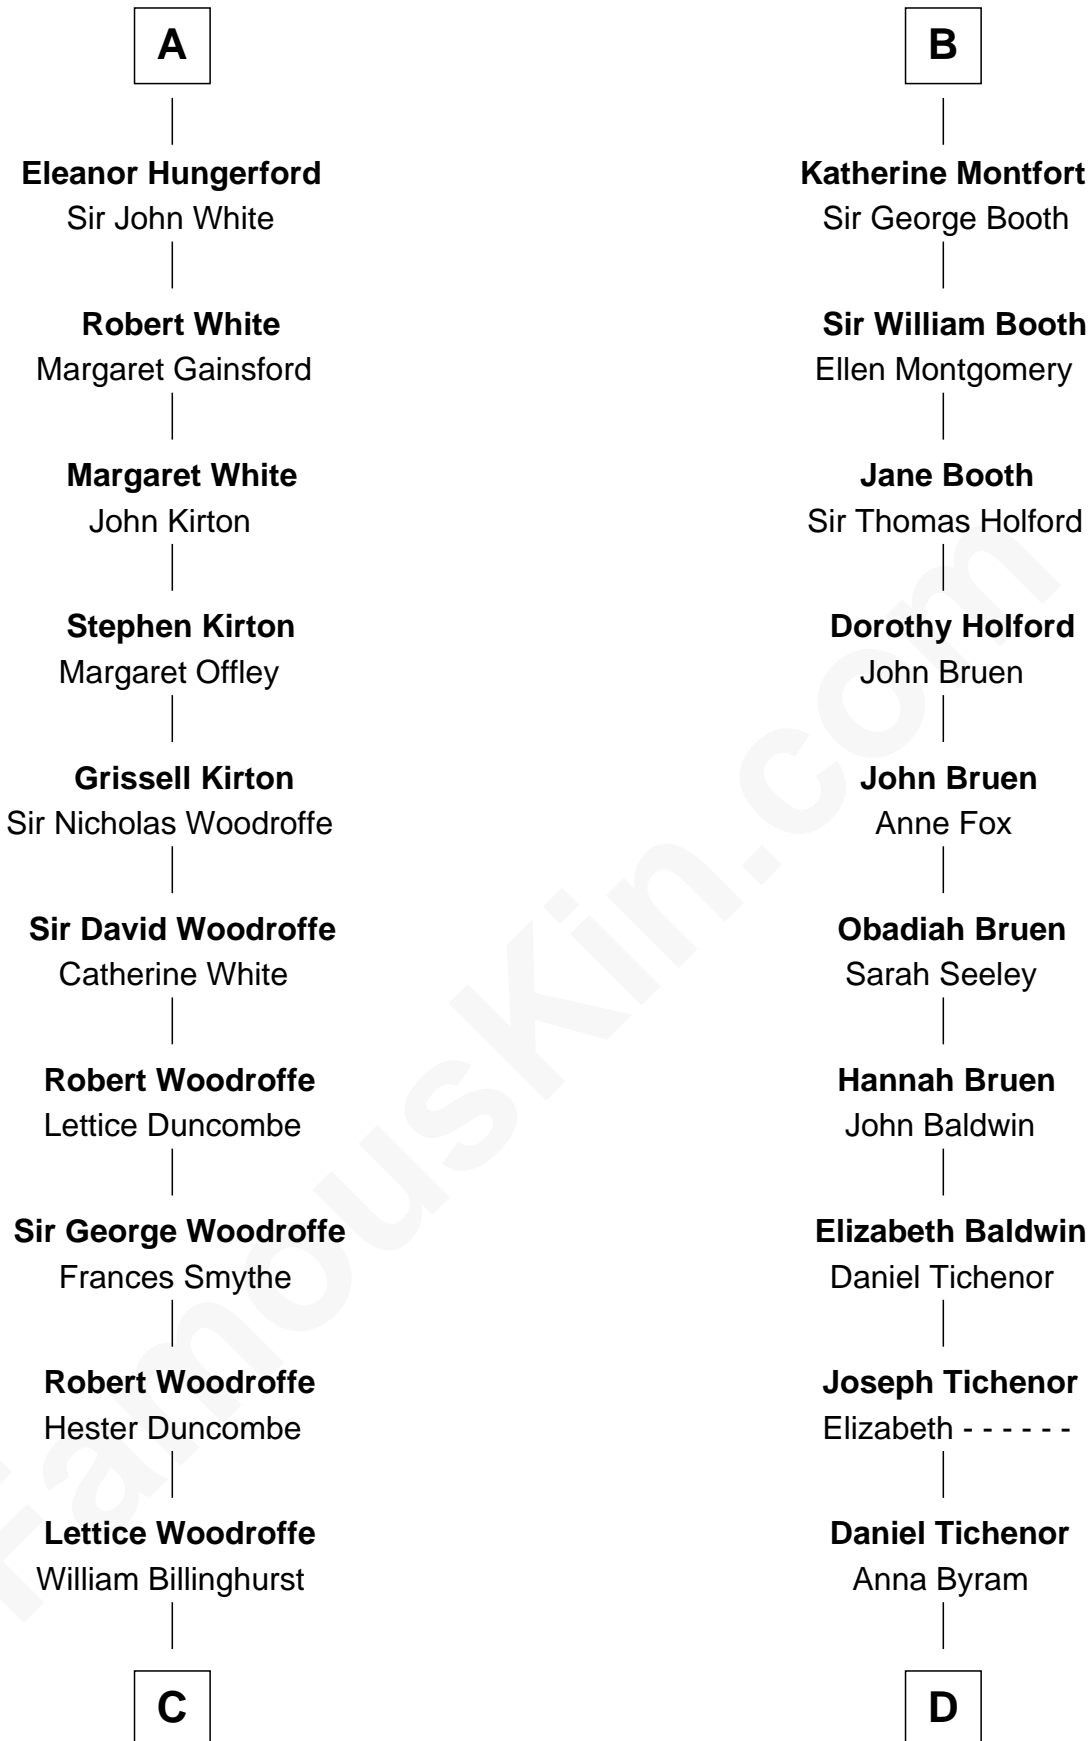

FamousKin.com
Relationship Chart of
Guillermo Billinghurst
31st President of Peru

18th cousin 2 times removed of
Isaac Taylor Tichenor
President of Auburn University

FamousKin.com