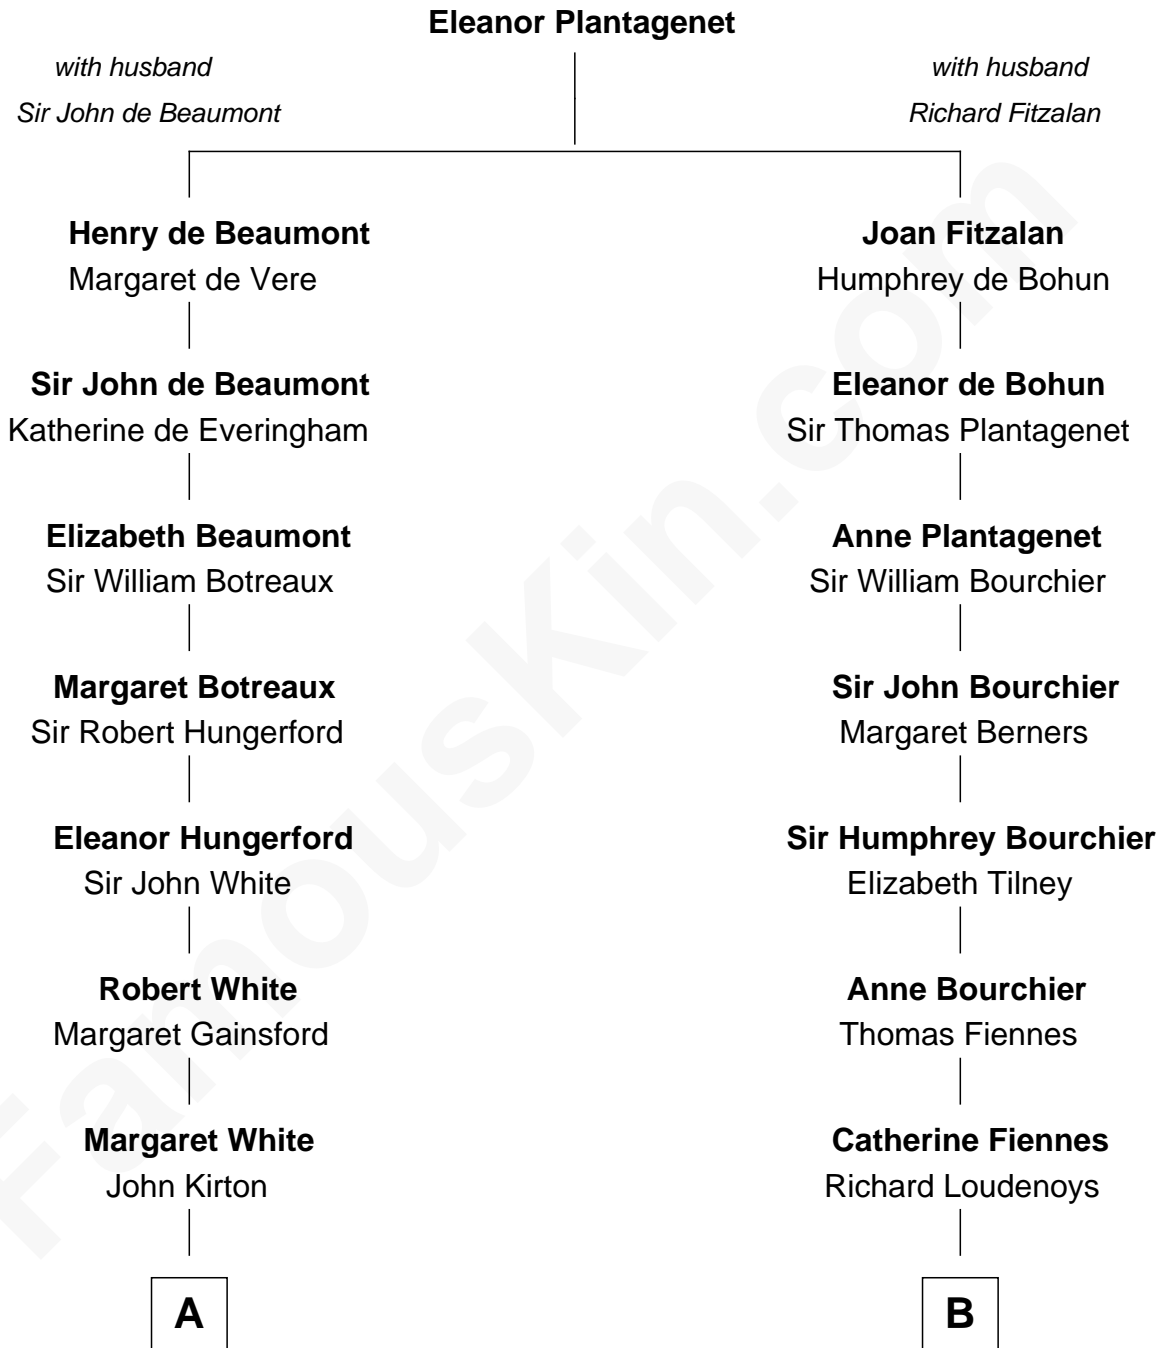

FamousKin.com Relationship Chart of

Guillermo Billinghurst

31st President of Peru

17th cousin 2 times removed of

Frank Lloyd Wright

American Architect

C

Rev. David Wright

Abigail Goddard

William Carey Wright

Anna Lloyd Jones

Frank Lloyd Wright

American Architect

FamousKin.com