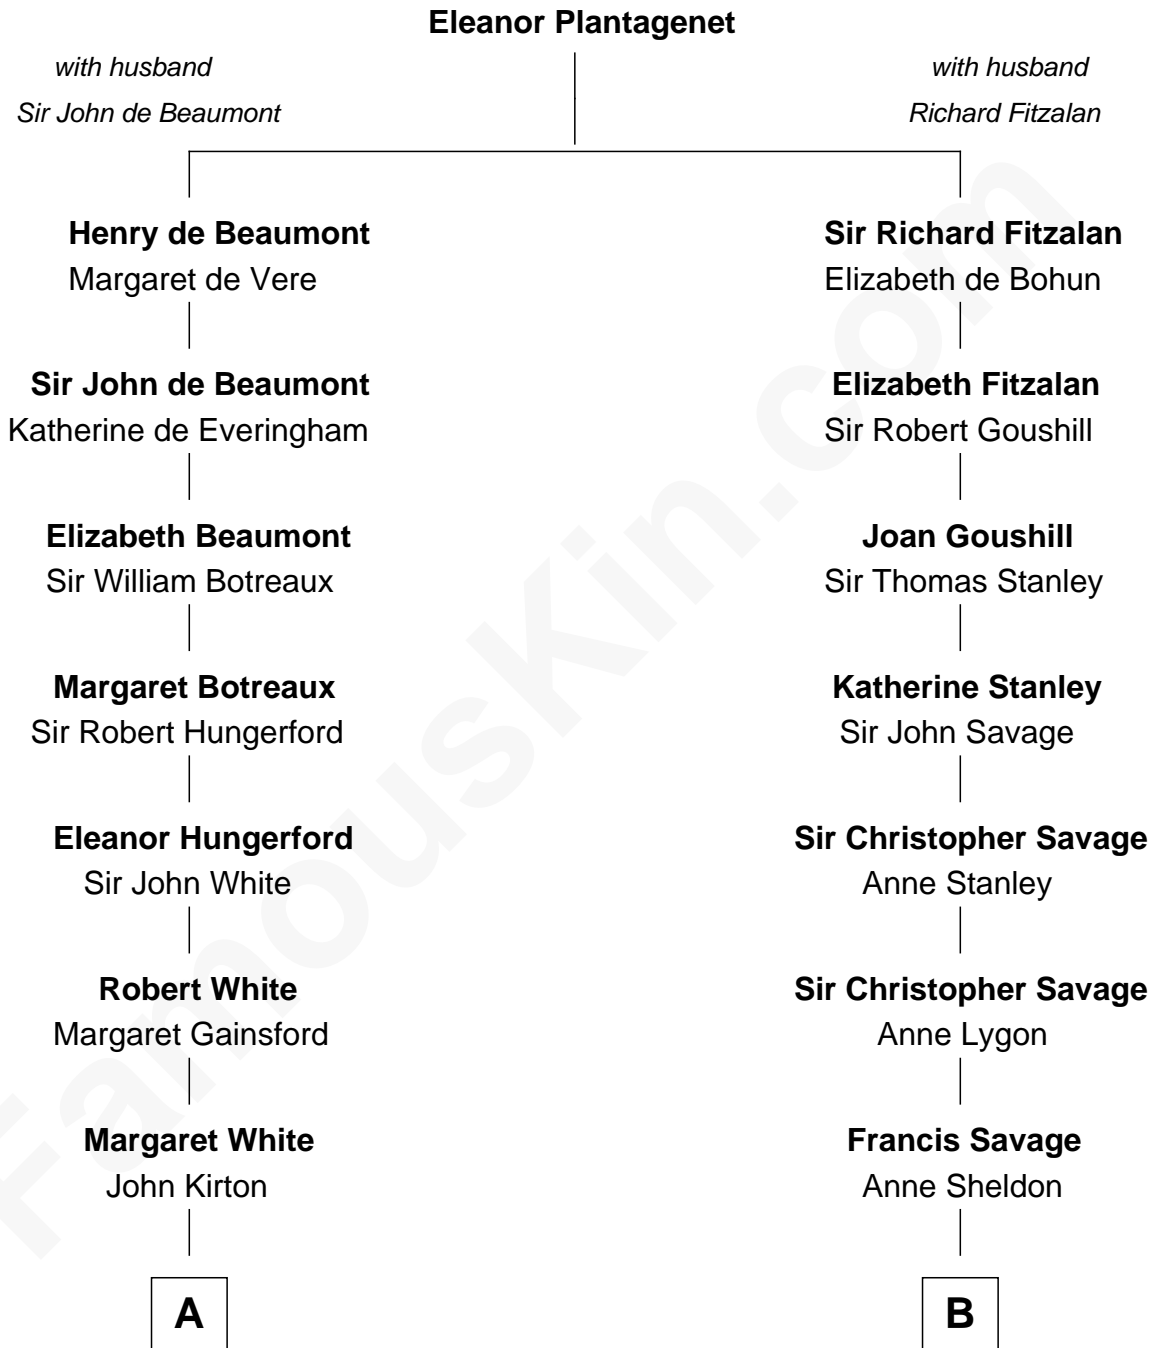

FamousKin.com

Relationship Chart of

Guillermo Billinghurst

31st President of Peru

17th cousin 3 times removed of

Parker Stevenson

TV and Movie Actor

C

Evelyn Taylor

Eli Kirk Price

Philip Price

Sarah Meade Harrison

Sarah Meade Price

Richard Stevenson Parker

Parker Stevenson

TV and Movie Actor