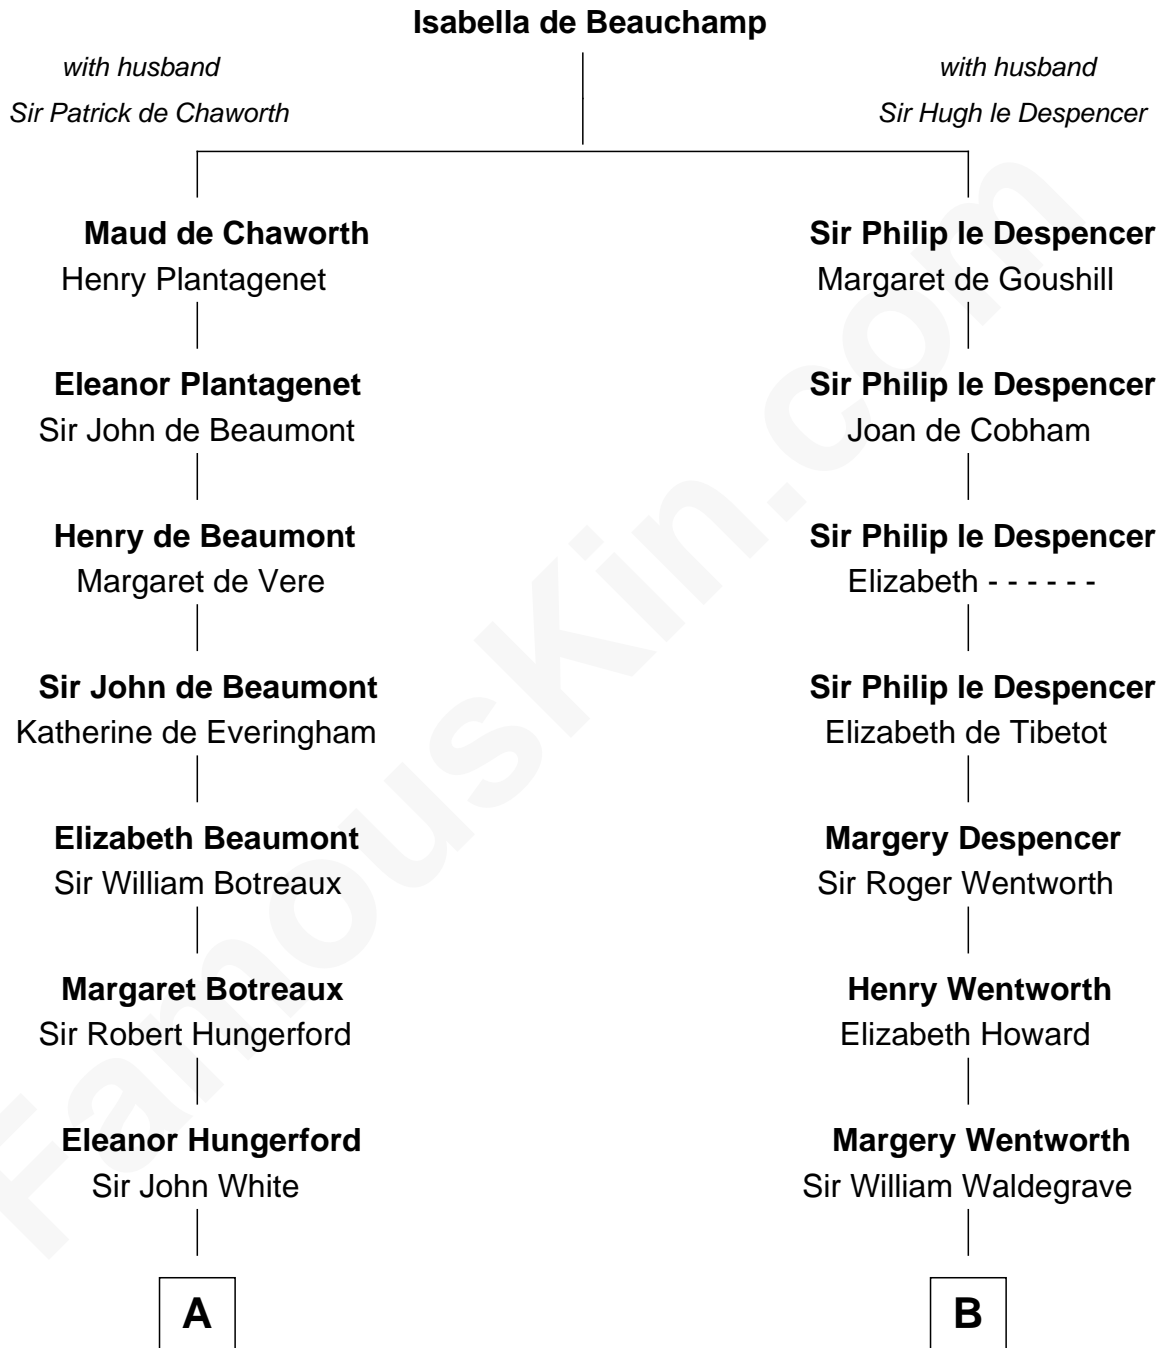

FamousKin.com
Relationship Chart of
Guillermo Billinghurst
31st President of Peru

19th cousin 2 times removed of

Bob Moore
Co-Founder, Bob's Red Mill

C

Robert Billinghurst
Maria Francisca Agrelo

Guillermo Eugenio Billinghurst
Belisaria Angulo

Guillermo Billinghurst
31st President of Peru

D

Morris Fox
Sarah A. Smith

Violette Fox
Daniel Francis Learnard

Clinton Morris Learnard
Gertrude Maud Yost

Doris Dell Learnard
Kenneth Earl Moore

Bob Moore
Co-Founder, Bob's Red Mill