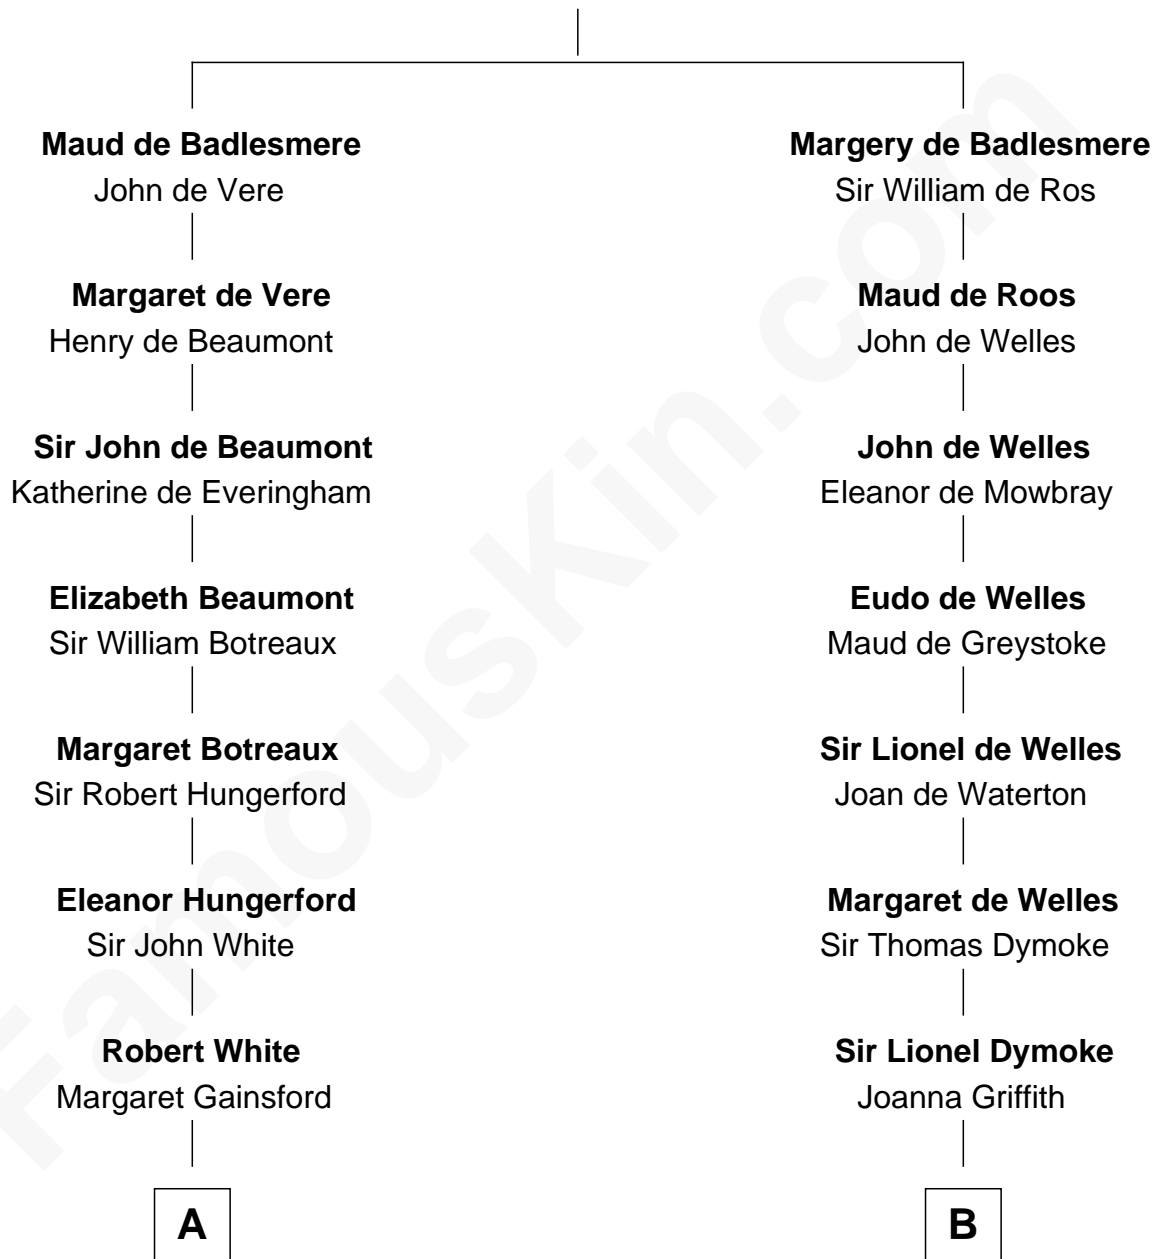

FamousKin.com Relationship Chart of

Guillermo Billinghurst

31st President of Peru

18th cousin 1 time removed of

Robert Frost

Poet and Playwright

Bartholomew de Badlesmere

Margaret de Clare

C

Guillermo Eugenio Billinghurst

Belisaria Angulo

Guillermo Billinghurst

31st President of Peru

D

William Prescott Frost

Judith Colcord