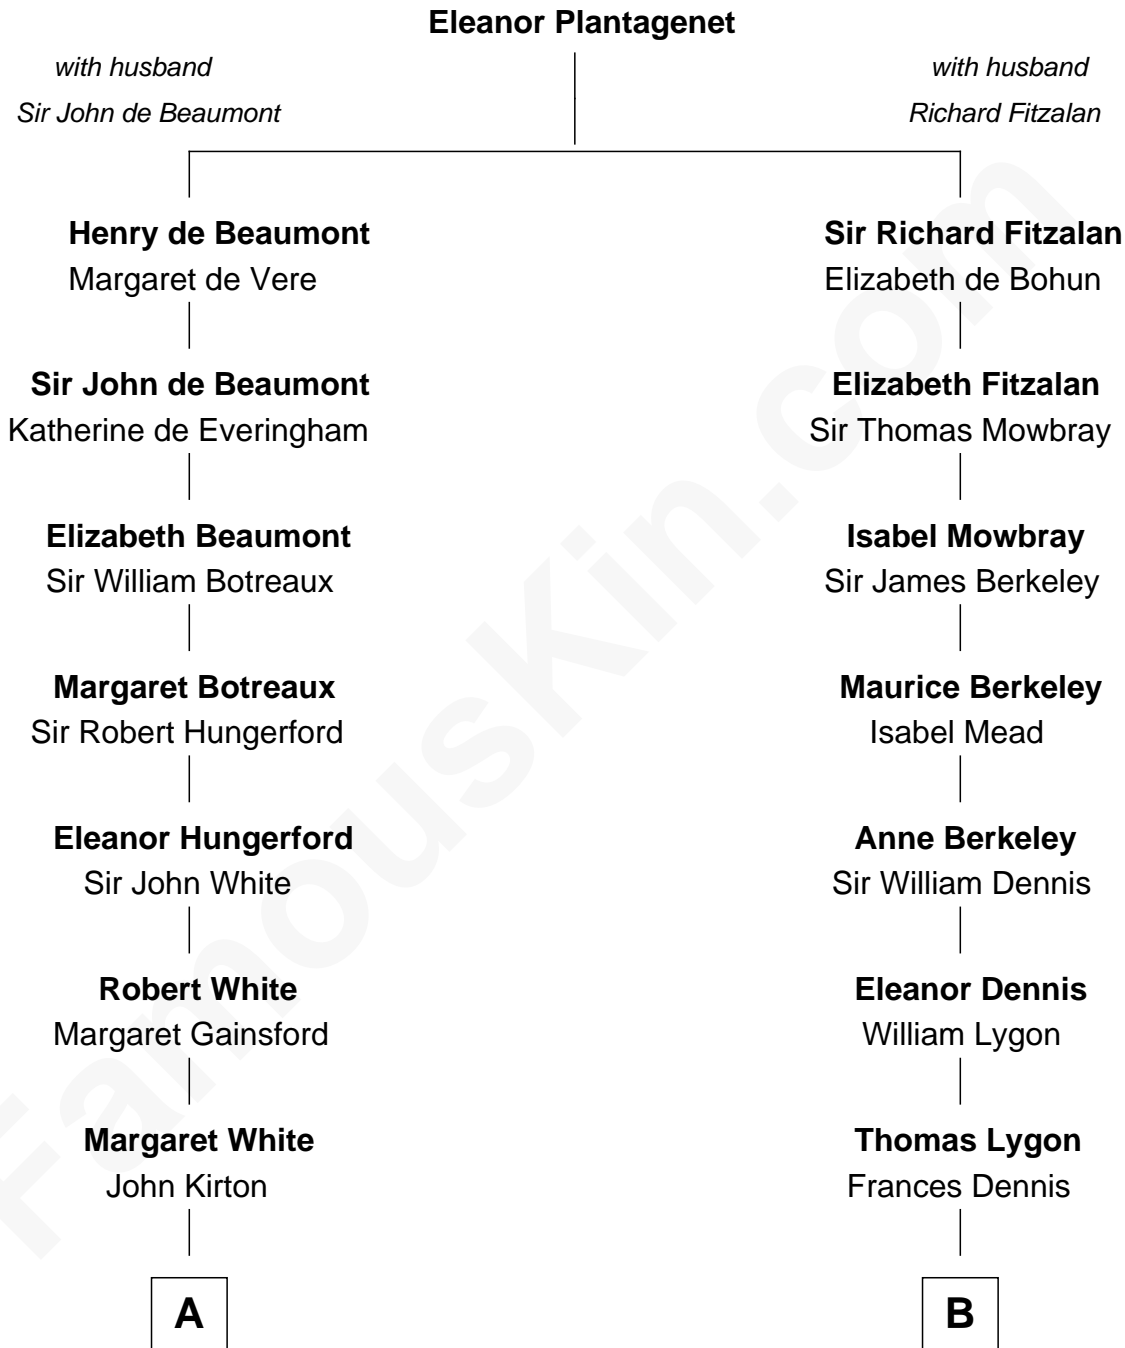

FamousKin.com
Relationship Chart of
Guillermo Billinghurst
31st President of Peru

17th cousin 3 times removed of

Glenn Close
Movie, Television, and Stage Actress

C

Catherine Mitchell
Edwin Munford Taliaferro

Elizabeth Taliaferro
Edward Bennett Close

Dr. William Taliaferro Close
Elizabeth Mary H. Moore

Glenn Close
Movie, Television, and Stage Actress