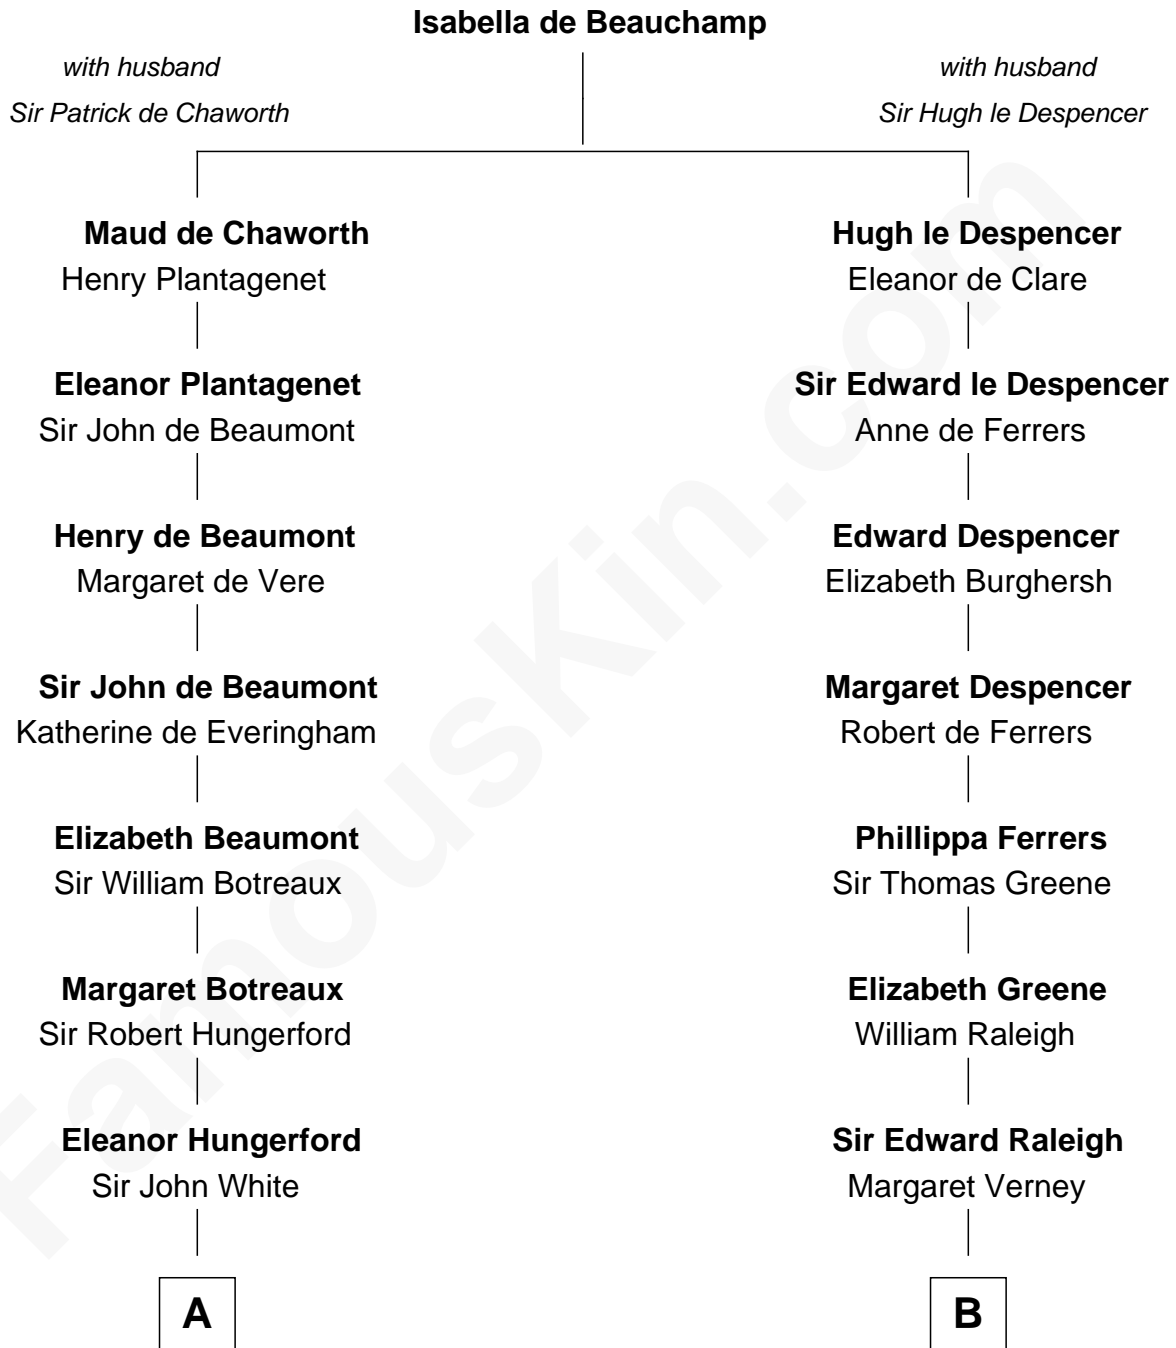

FamousKin.com
Relationship Chart of
Guillermo Billinghurst
31st President of Peru

19th cousin 2 times removed of

Marilyn Monroe
Actress, Model, and Singer

C

Robert Billinghurst
Maria Francisca Agrelo

Guillermo Eugenio Billinghurst
Belisaria Angulo

Guillermo Billinghurst
31st President of Peru

D

Samuel Elam Almy
Susan Bateman

Susan Bateman Almy
Charles Adams Gifford

Frederick Almy Gifford
Elizabeth Easton Tennant

Charles Stanley Gifford
Gladys Pearl Monroe

Marilyn Monroe
Actress, Model, and Singer

FamousKin.com