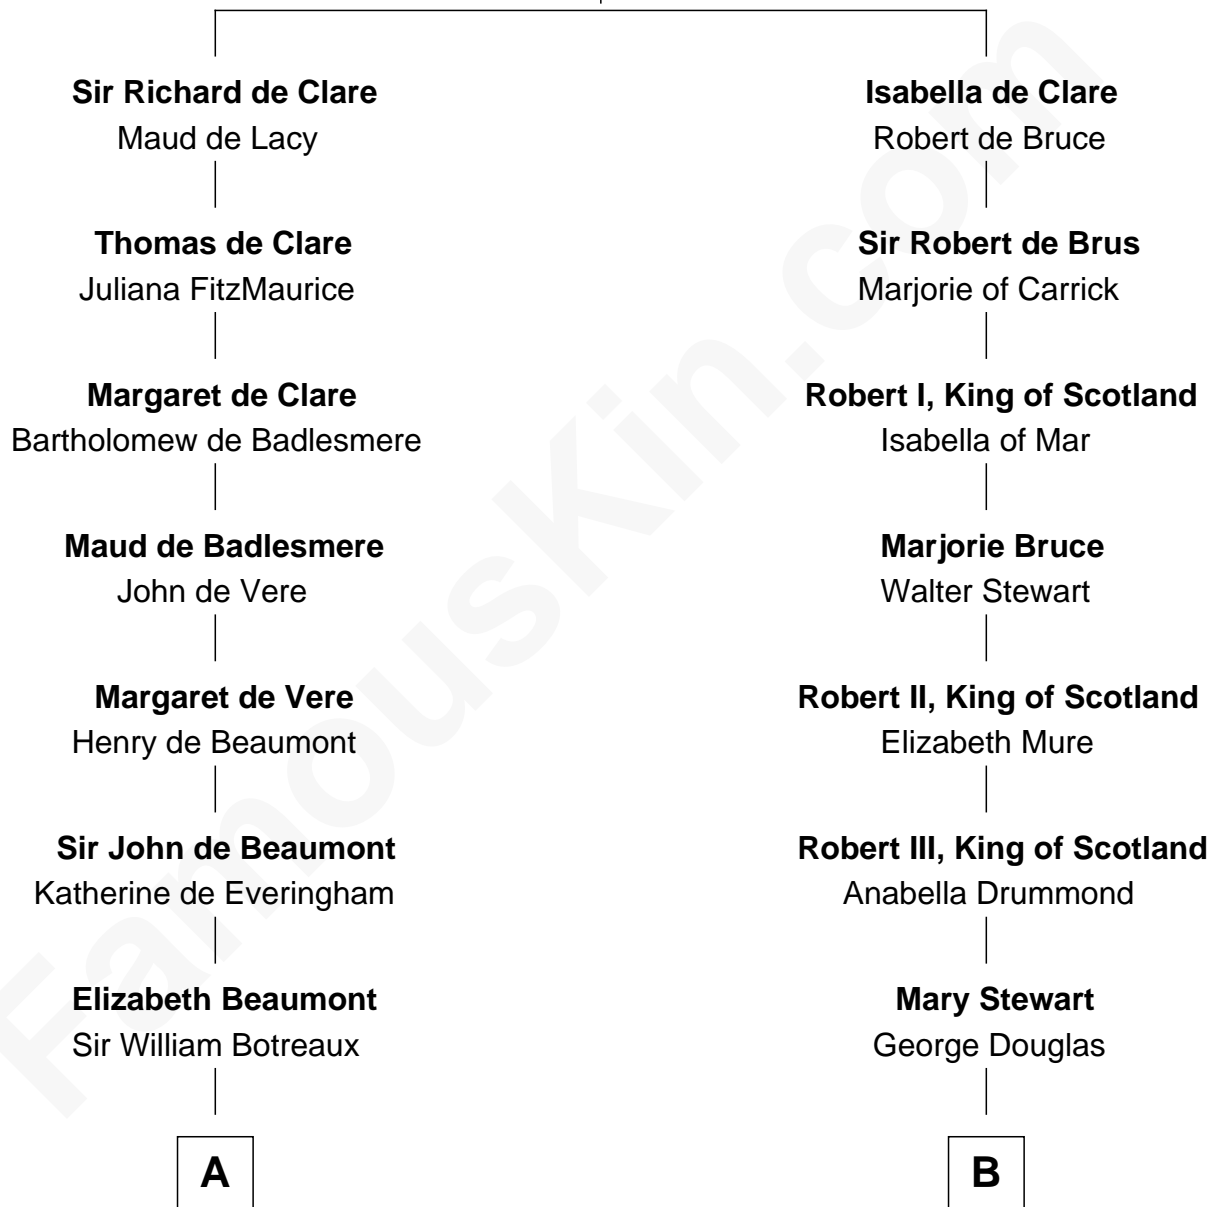

FamousKin.com Relationship Chart of

Guillermo Billinghurst

31st President of Peru

20th cousin 1 time removed of

Noel Coward

Playwright, Actor, and Songwriter

Gilbert de Clare

Isabel Marshal

Belisaria Angulo

Guillermo Billinghurst

31st President of Peru

D

Henry Veitch

Margaret Harrison

Henry Gordon Veitch

Mary Kathleen Synchron