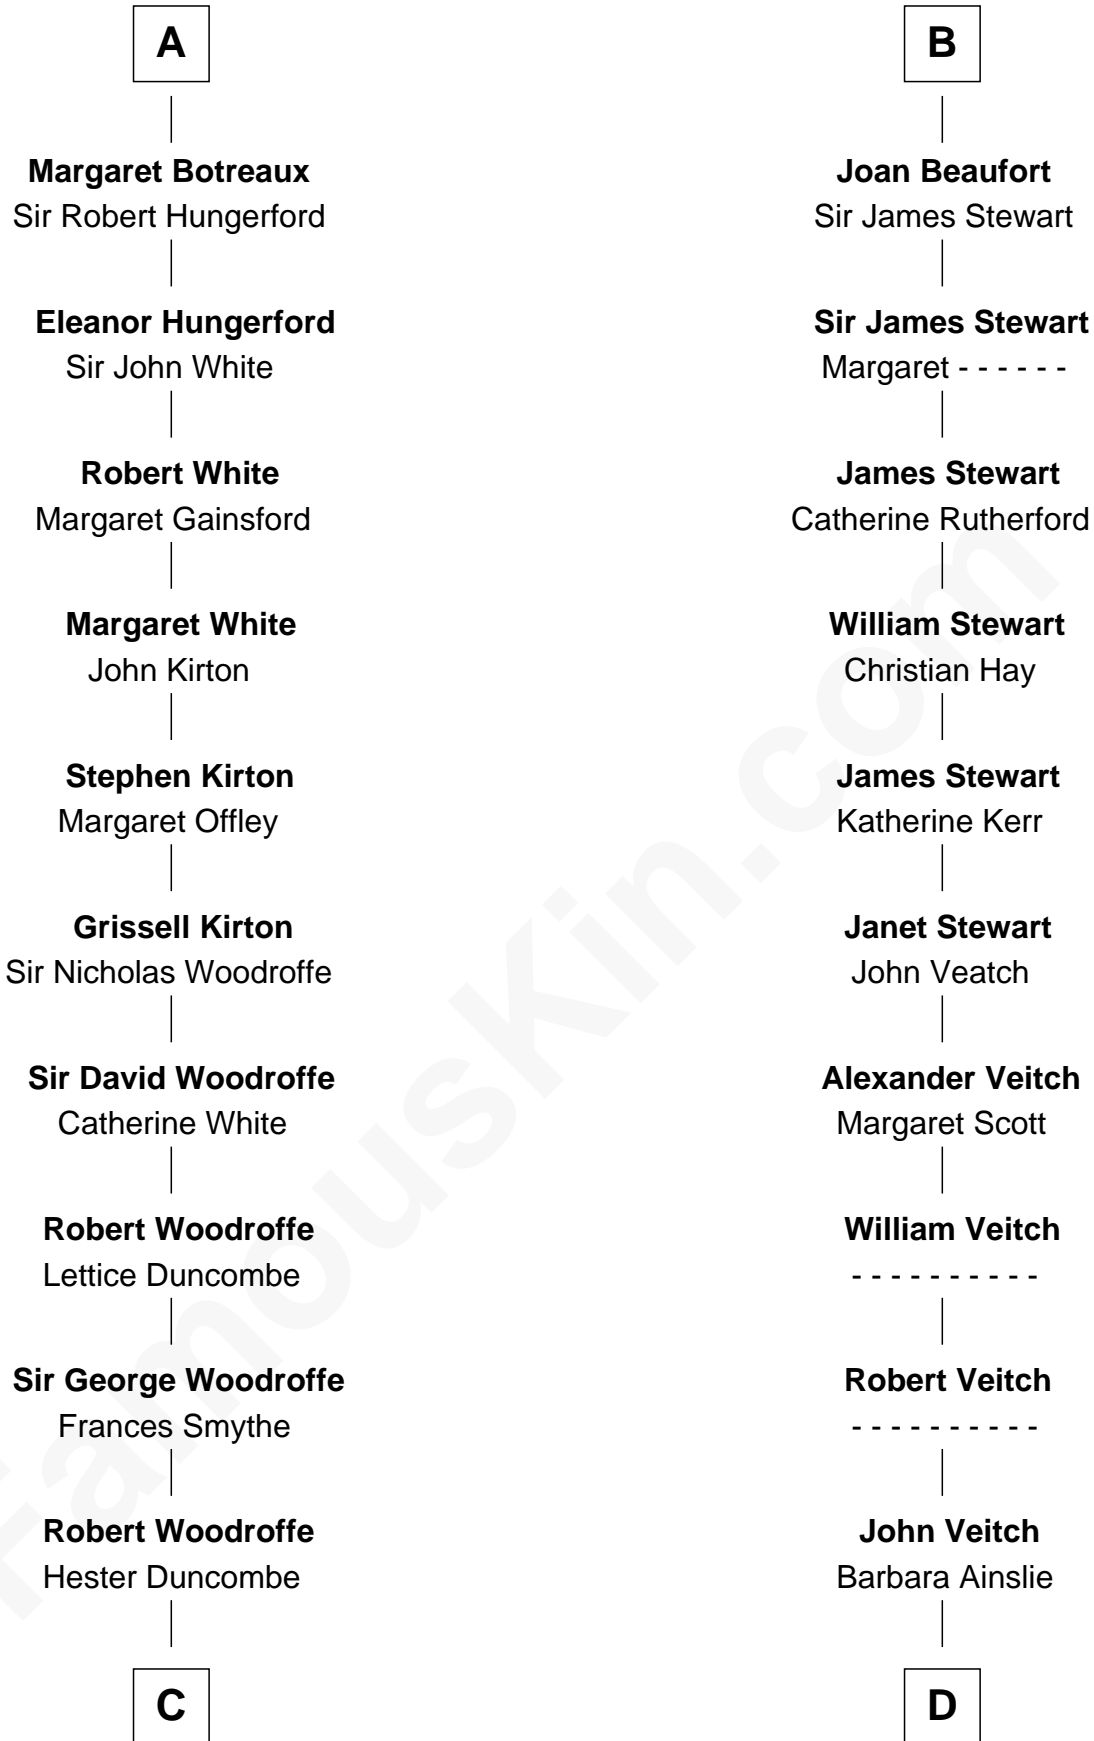

FamousKin.com Relationship Chart of

Guillermo Billinghurst

31st President of Peru

20th cousin 1 time removed of

Noel Coward

Playwright, Actor, and Songwriter

C

Lettice Woodroffe

William Billinghurst

Rev. William Billinghurst

Catharine Bellas

Robert Billinghurst

Maria Francisca Agrelo

Guillermo Eugenio Billinghurst

Belisaria Angulo

Guillermo Billinghurst

31st President of Peru

D

Henry Veitch

Margaret Harrison

Henry Gordon Veitch

Mary Kathleen Synch

Violet Agnes Veitch

Arthur Sabin Coward