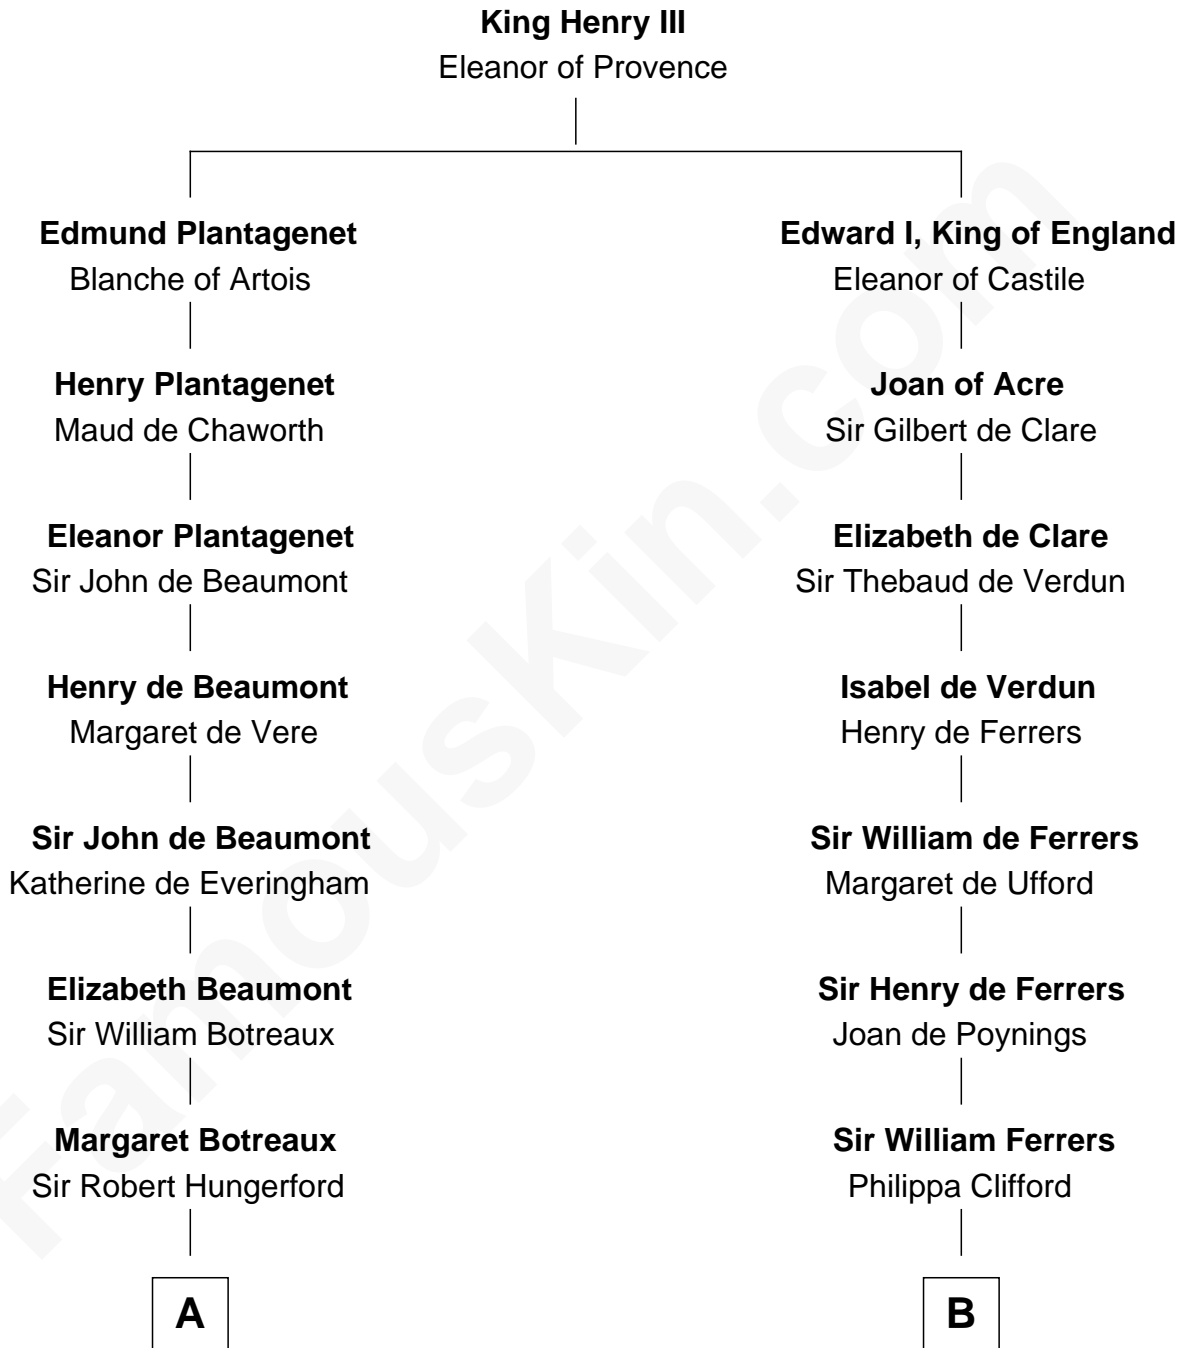

FamousKin.com

Relationship Chart of

Guillermo Billinghurst

31st President of Peru

13th cousin 7 times removed of

Edmund Waller

English Poet and Politician

C

Rev. William Billinghurst

Catharine Bellas

Robert Billinghurst

Maria Francisca Agrelo

Guillermo Eugenio Billinghurst

Belisaria Angulo

Guillermo Billinghurst

31st President of Peru