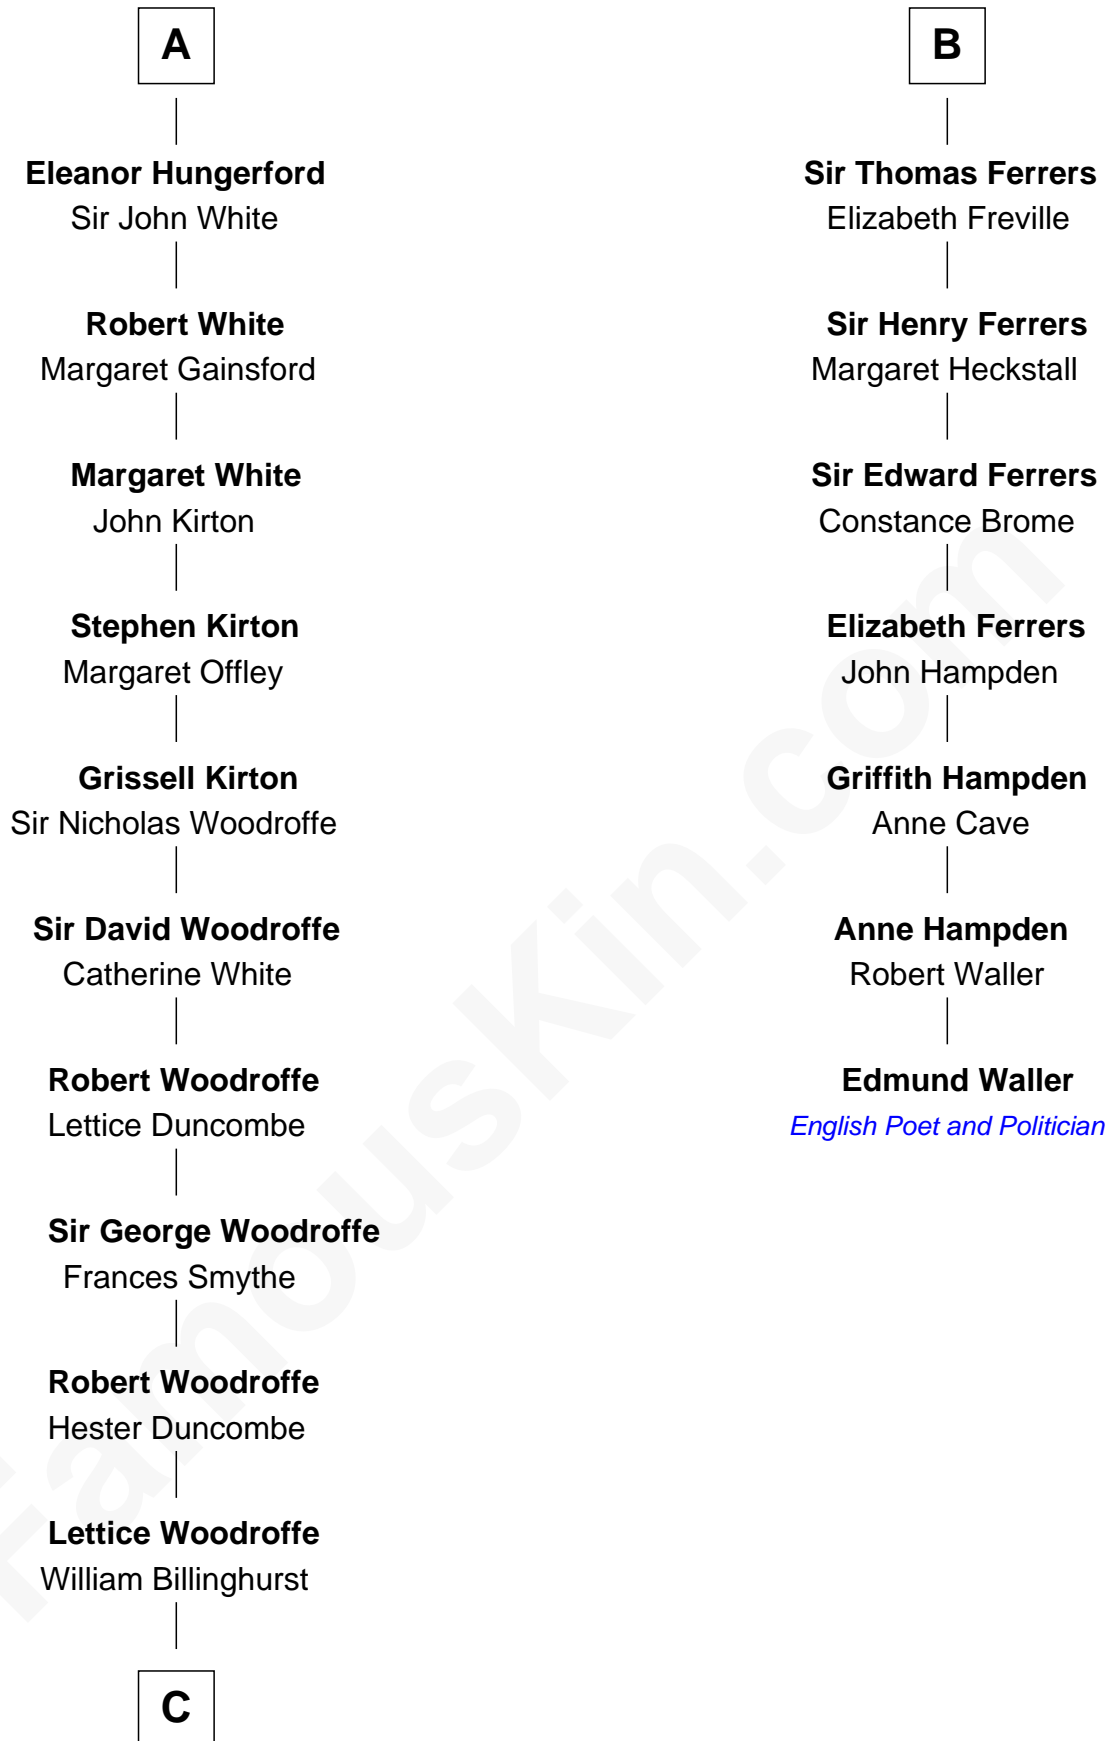

FamousKin.com

Relationship Chart of

Guillermo Billinghurst

31st President of Peru

13th cousin 7 times removed of

Edmund Waller

English Poet and Politician

C

Rev. William Billinghurst

Catharine Bellas

Robert Billinghurst

Maria Francisca Agrelo

Guillermo Eugenio Billinghurst

Belisaria Angulo

Guillermo Billinghurst

31st President of Peru