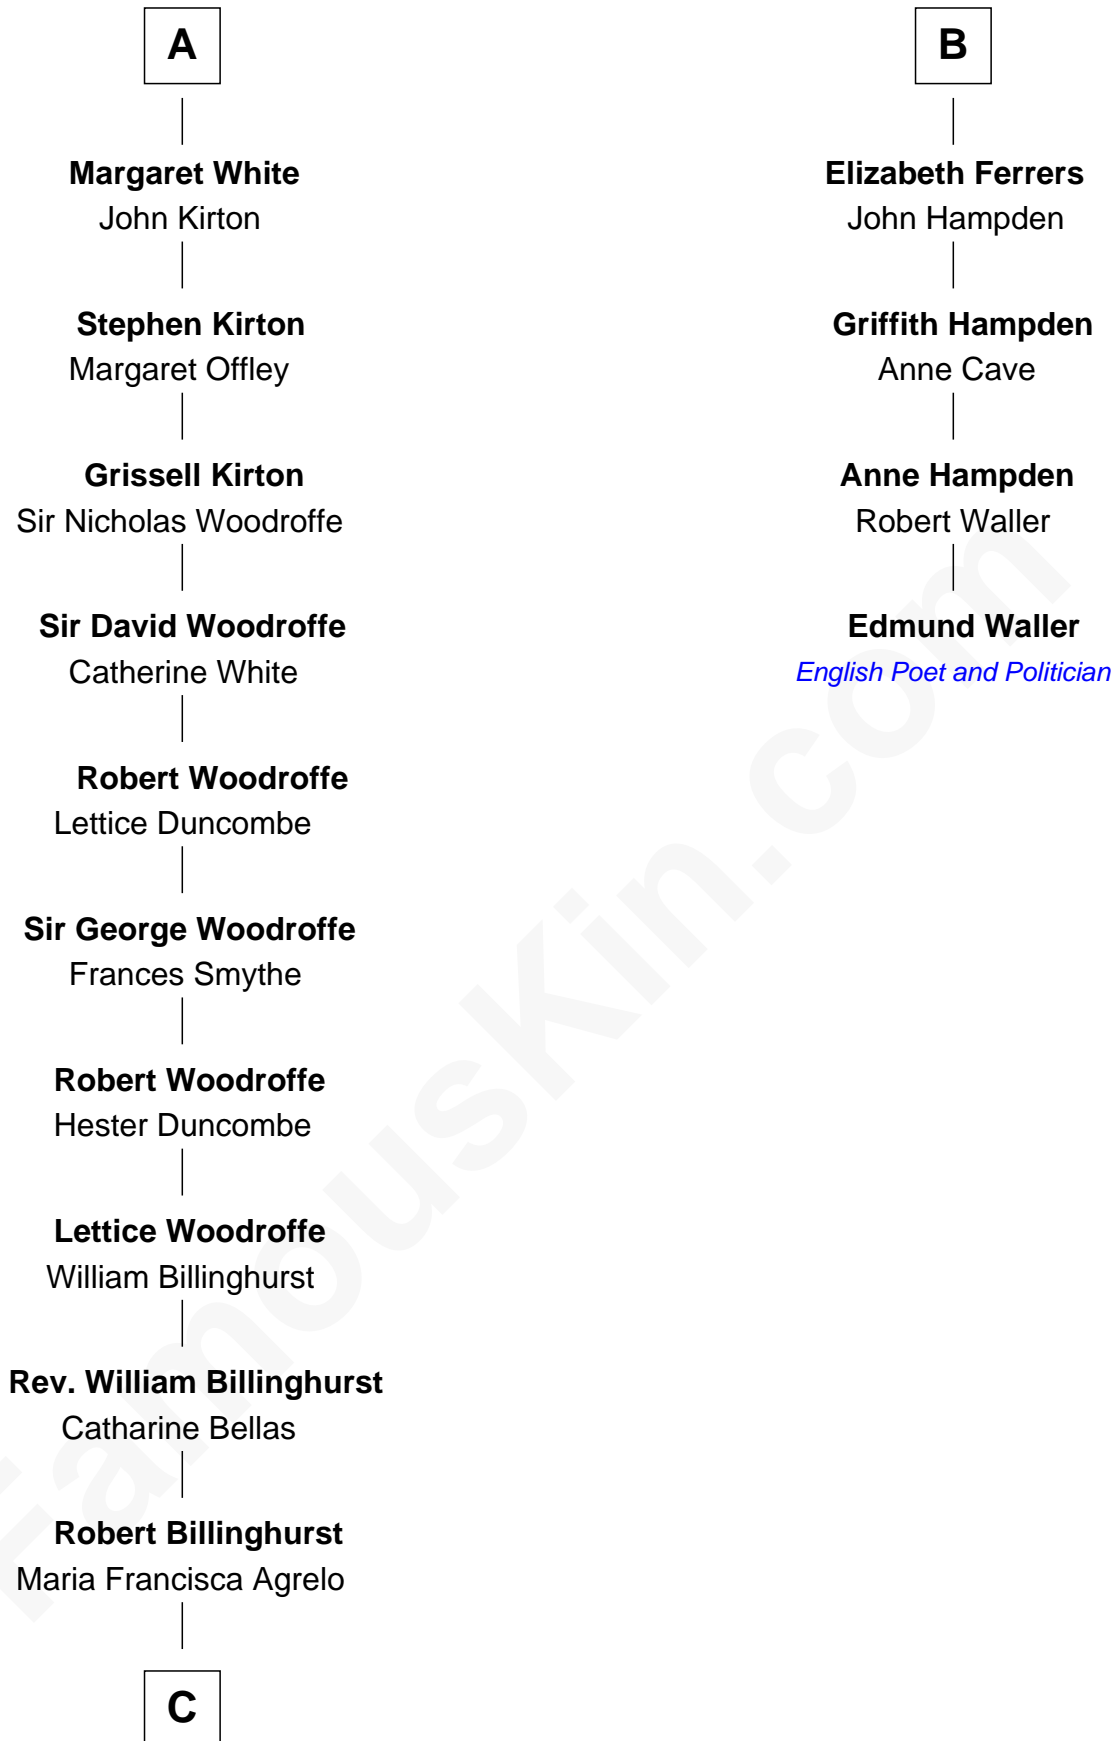

FamousKin.com

Relationship Chart of

Guillermo Billinghurst

31st President of Peru

10th cousin 8 times removed of

Edmund Waller

English Poet and Politician

Bartholomew de Badlesmere

Margaret de Clare

C

Guillermo Eugenio Billinghurst

Belisaria Angulo

Guillermo Billinghurst

31st President of Peru

FamousKin.com