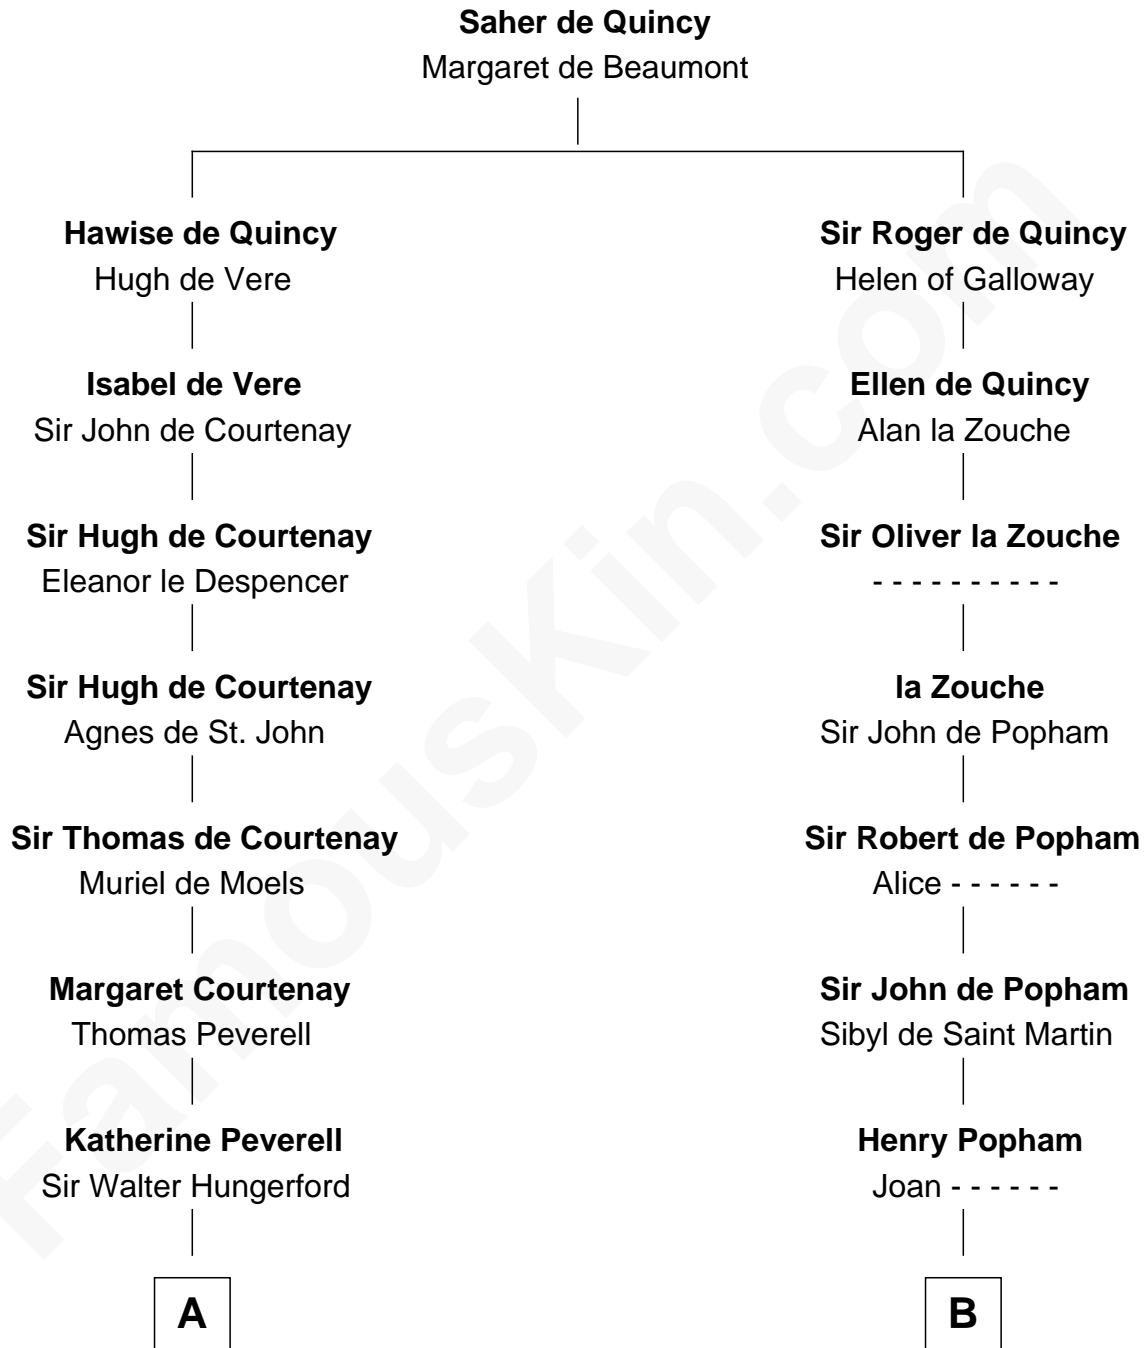

FamousKin.com
Relationship Chart of
Guillermo Billinghurst
31st President of Peru

14th cousin 7 times removed of
Edmund Waller
English Poet and Politician

C

Lettice Woodroffe

William Billinghurst

Rev. William Billinghurst

Catharine Bellas

Robert Billinghurst

Maria Francisca Agrelo

Guillermo Eugenio Billinghurst

Belisaria Angulo

Guillermo Billinghurst

31st President of Peru

FamousKin.com