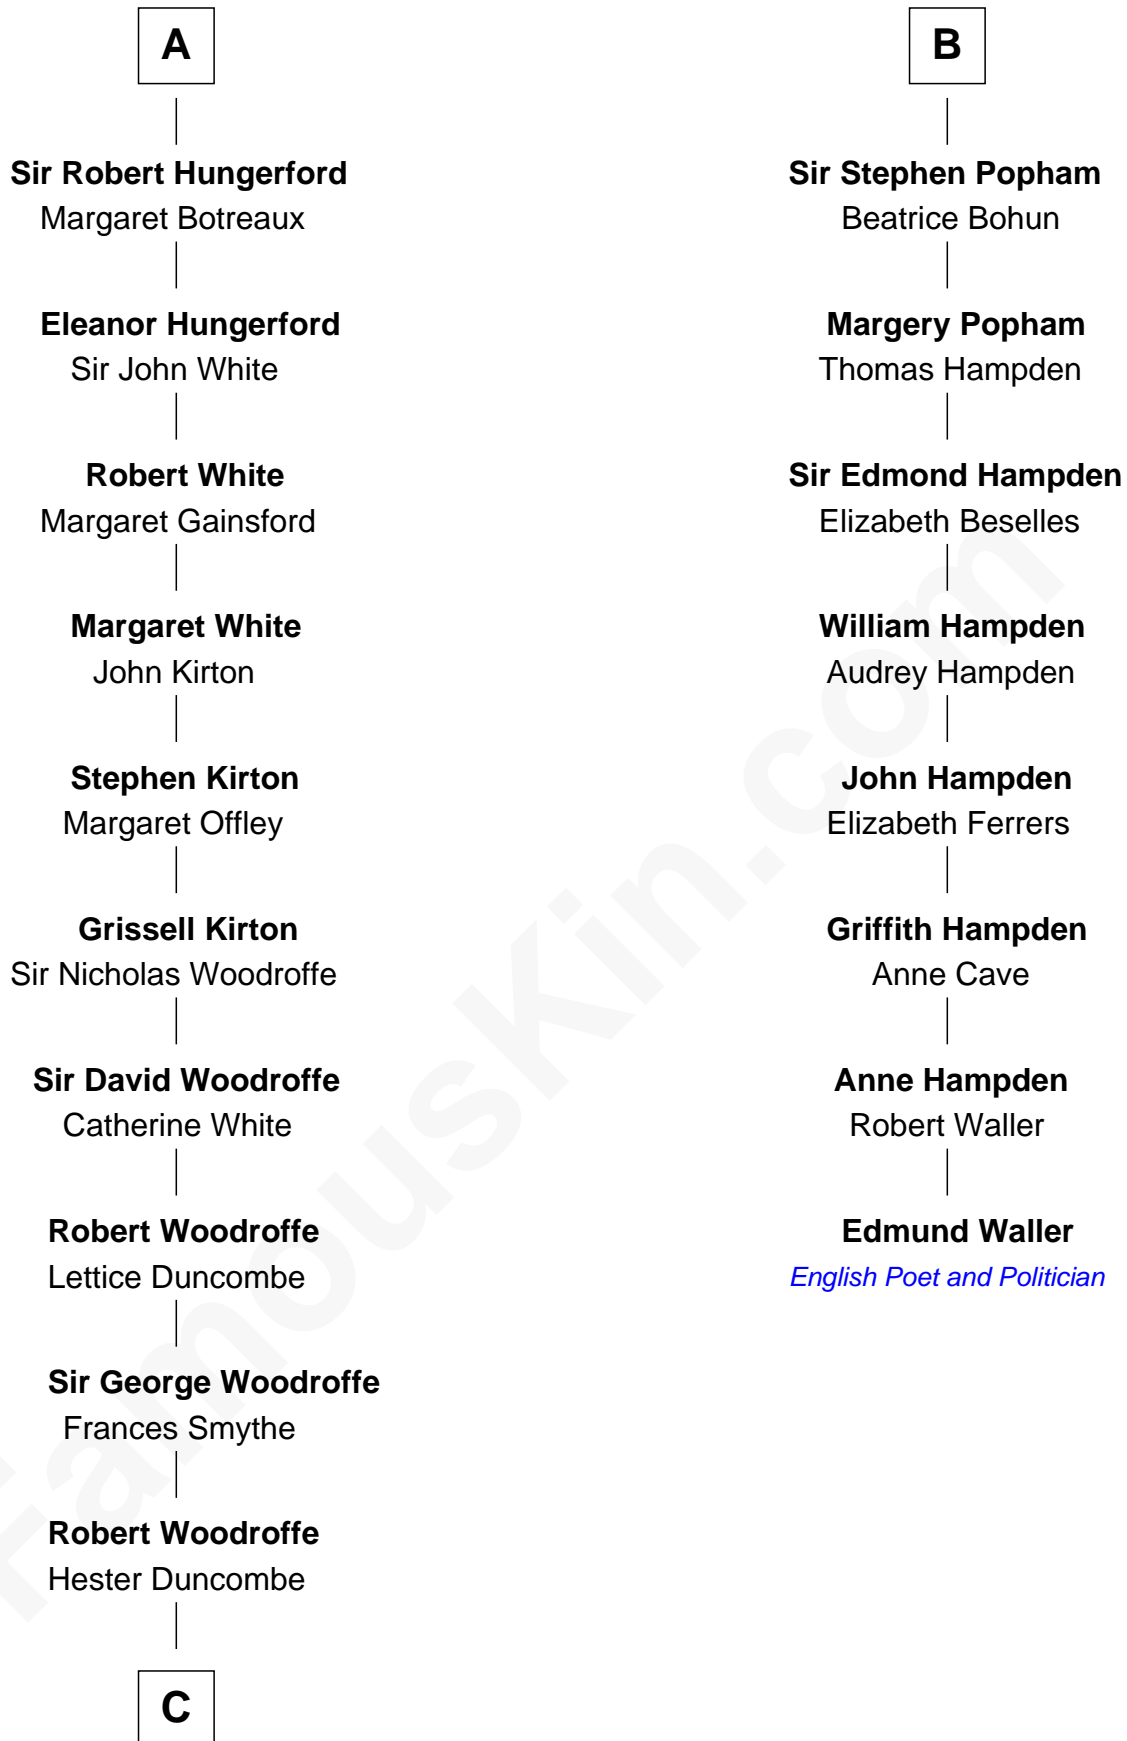

FamousKin.com
Relationship Chart of
Guillermo Billinghurst
31st President of Peru

14th cousin 7 times removed of
Edmund Waller
English Poet and Politician

C

Lettice Woodroffe

William Billinghurst

Rev. William Billinghurst

Catharine Bellas

Robert Billinghurst

Maria Francisca Agrelo

Guillermo Eugenio Billinghurst

Belisaria Angulo

Guillermo Billinghurst

31st President of Peru

FamousKin.com