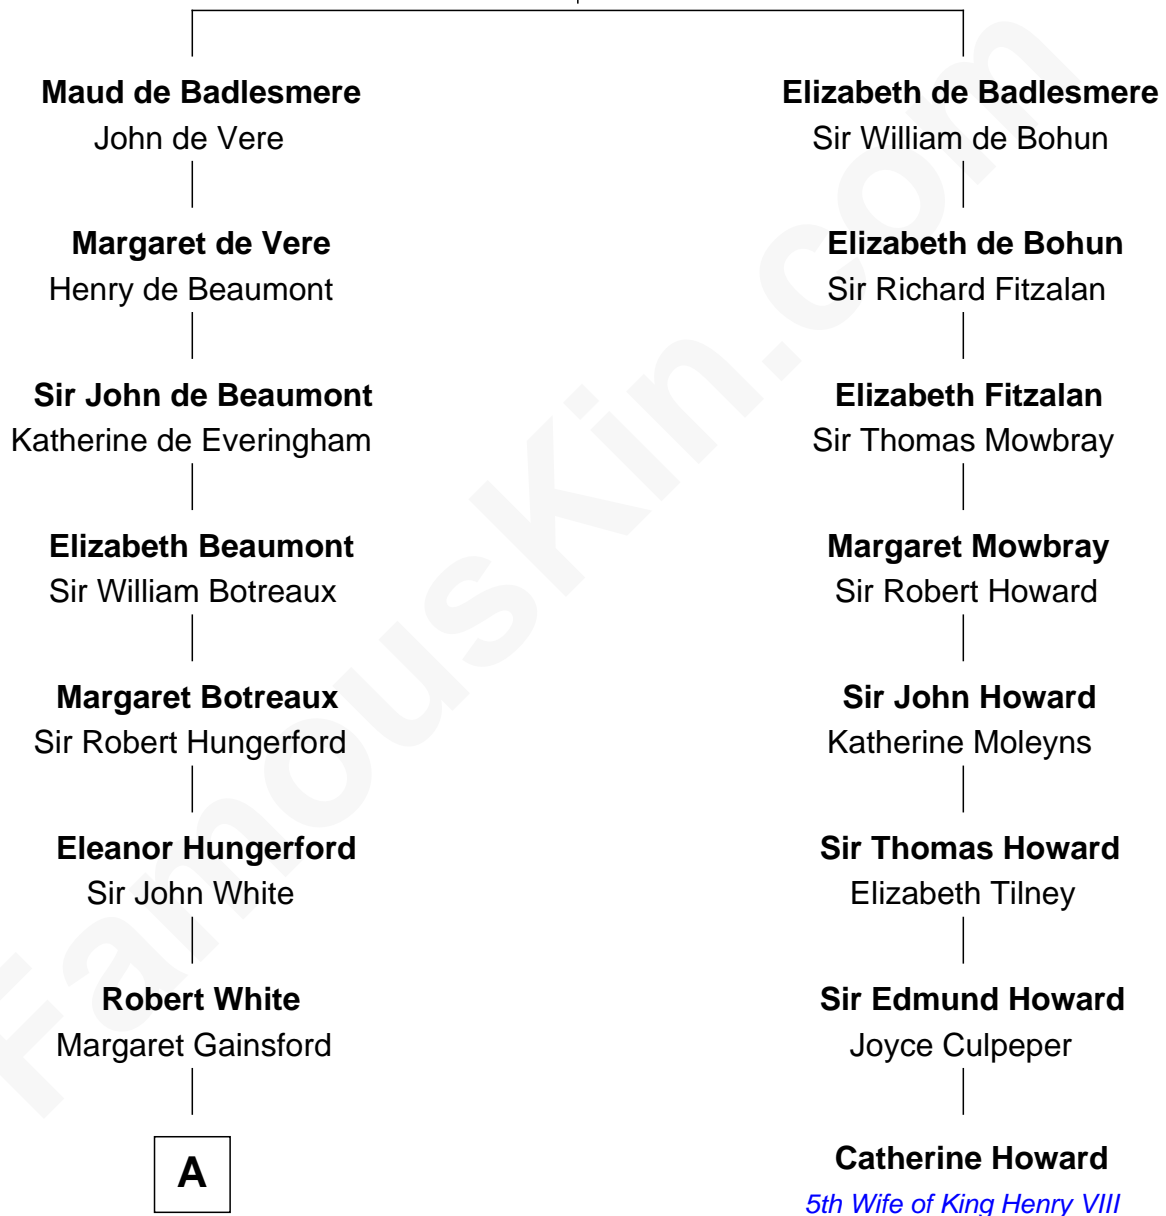

FamousKin.com Relationship Chart of

Guillermo Billinghurst

31st President of Peru

7th cousin 11 times removed of

Catherine Howard

5th Wife of King Henry VIII

Bartholomew de Badlesmere

Margaret de Clare

A

Margaret White

John Kirton

Stephen Kirton

Margaret Offley

Grissell Kirton

Sir Nicholas Woodroffe

Sir David Woodroffe