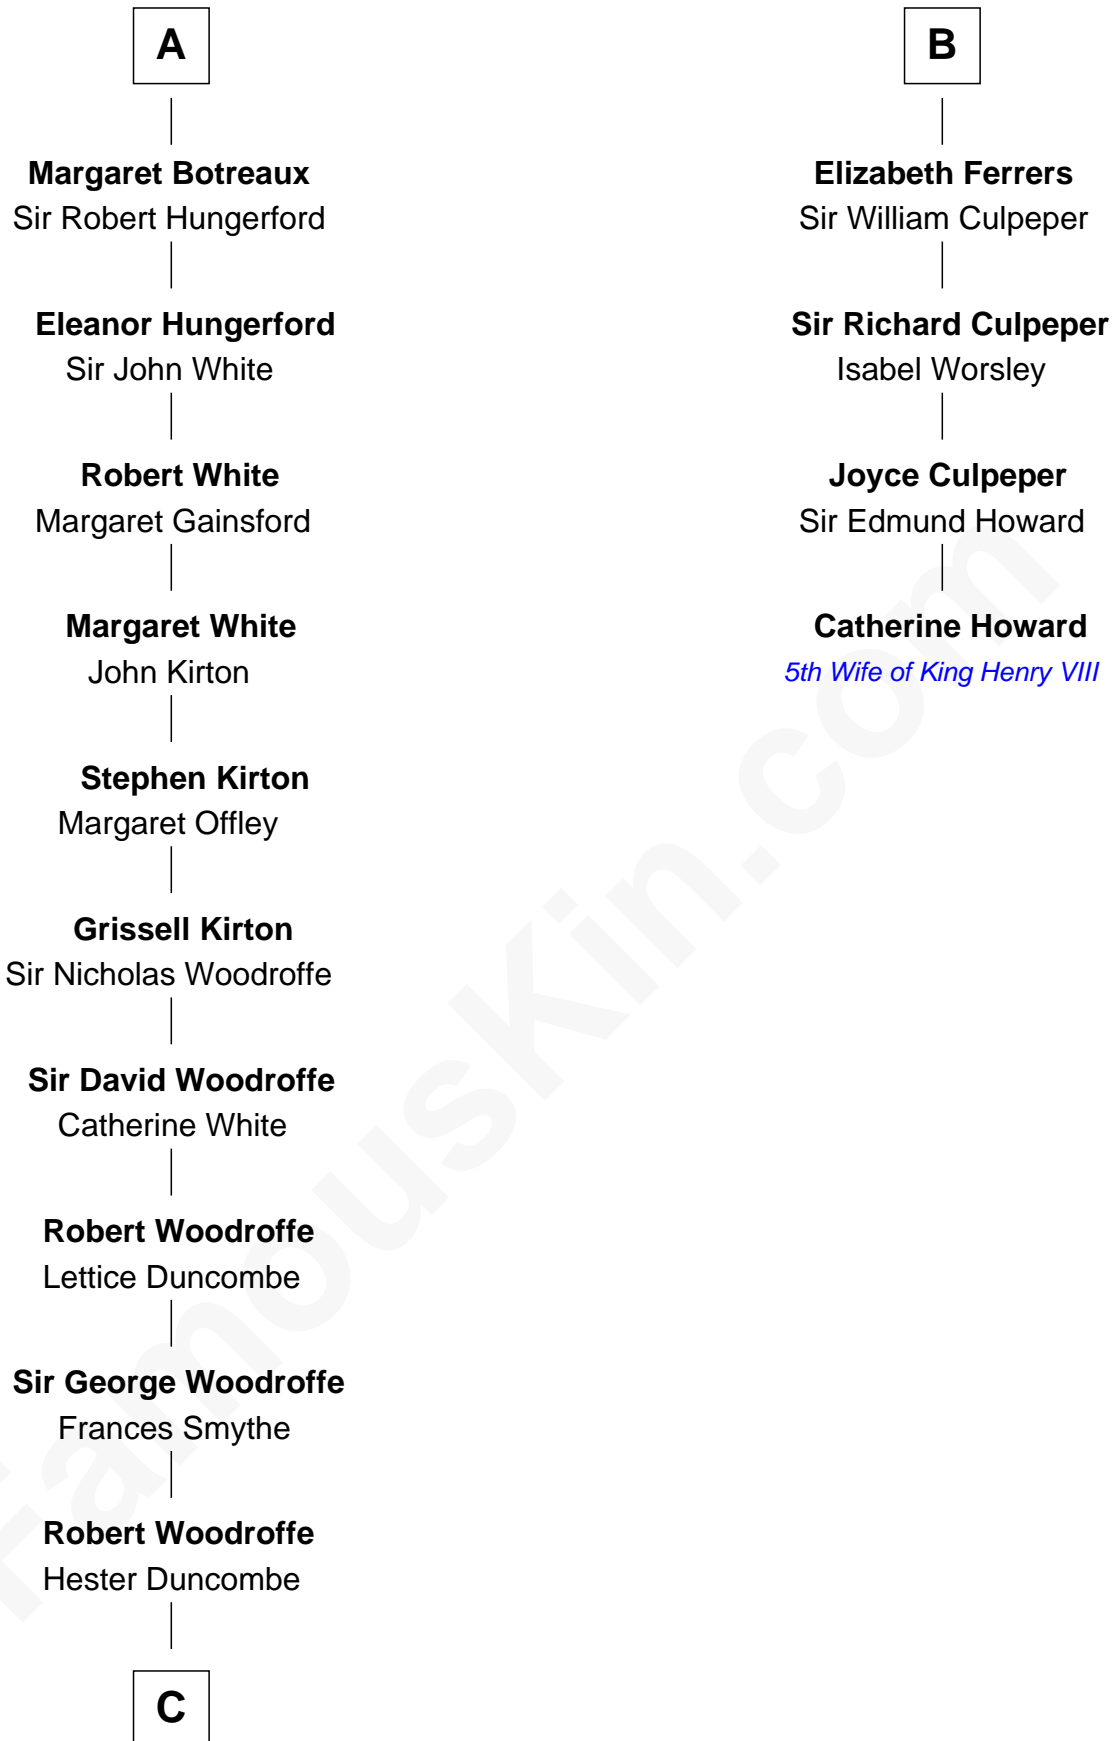

## Relationship Chart of

### Guillermo Billinghurst

31st President of Peru

10th cousin 11 times removed of

### Catherine Howard

5th Wife of King Henry VIII

**C**

**Lettice Woodroffe**

William Billinghurst

**Rev. William Billinghurst**

Catharine Bellas

**Robert Billinghurst**