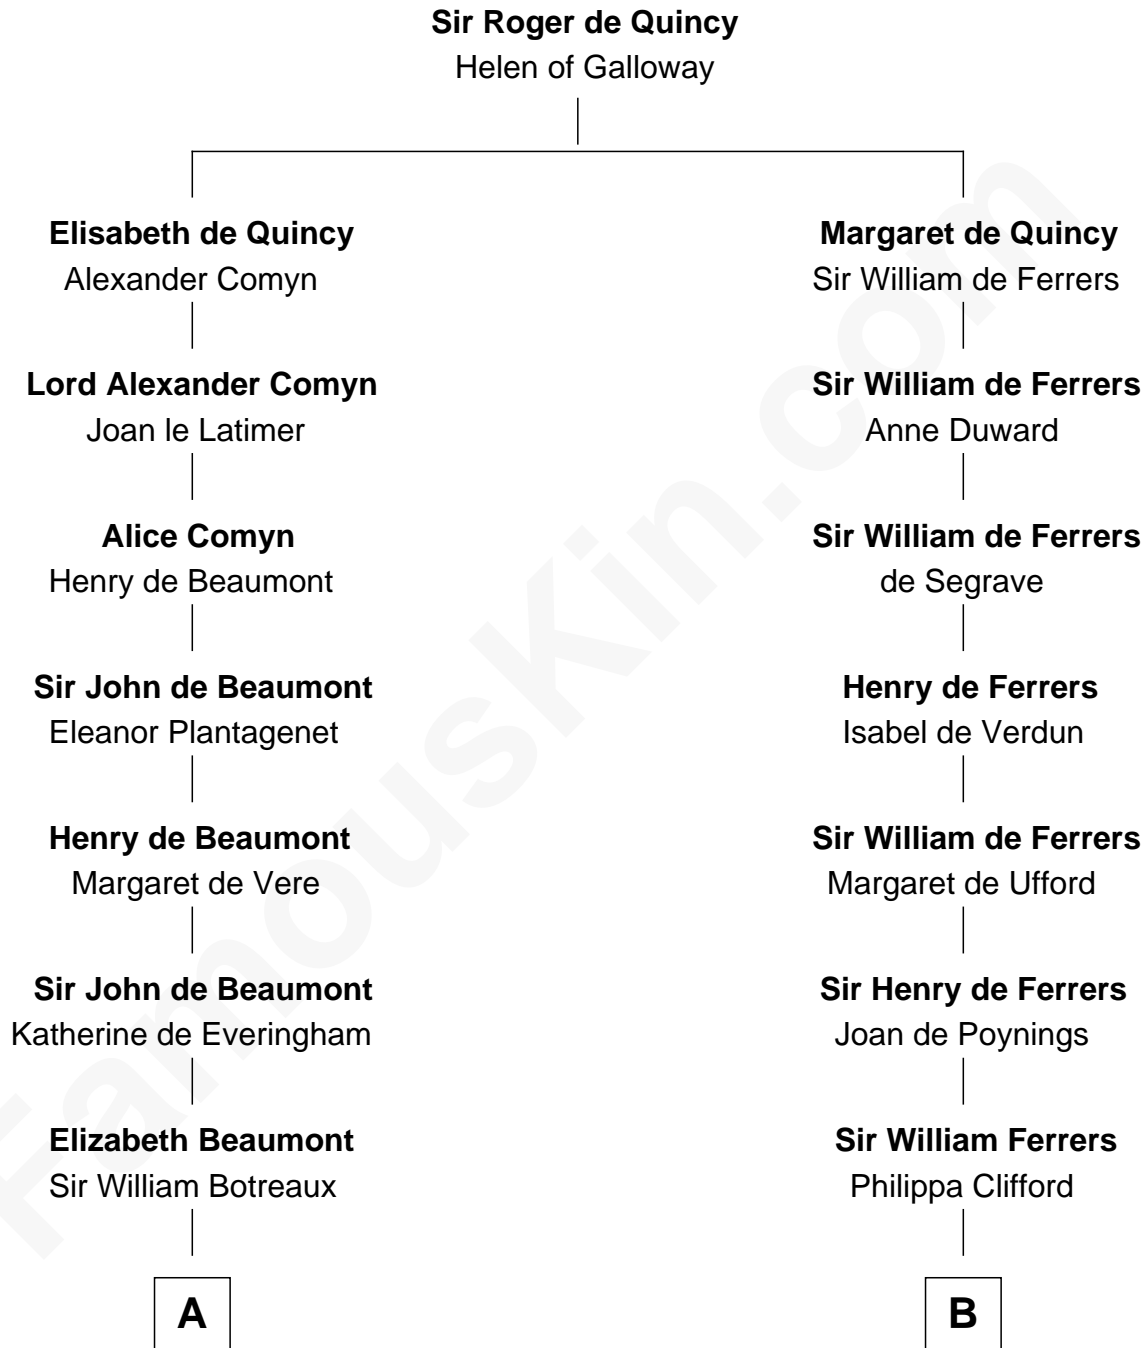

FamousKin.com

Relationship Chart of

Guillermo Billinghurst

31st President of Peru

10th cousin 11 times removed of

Catherine Howard

5th Wife of King Henry VIII