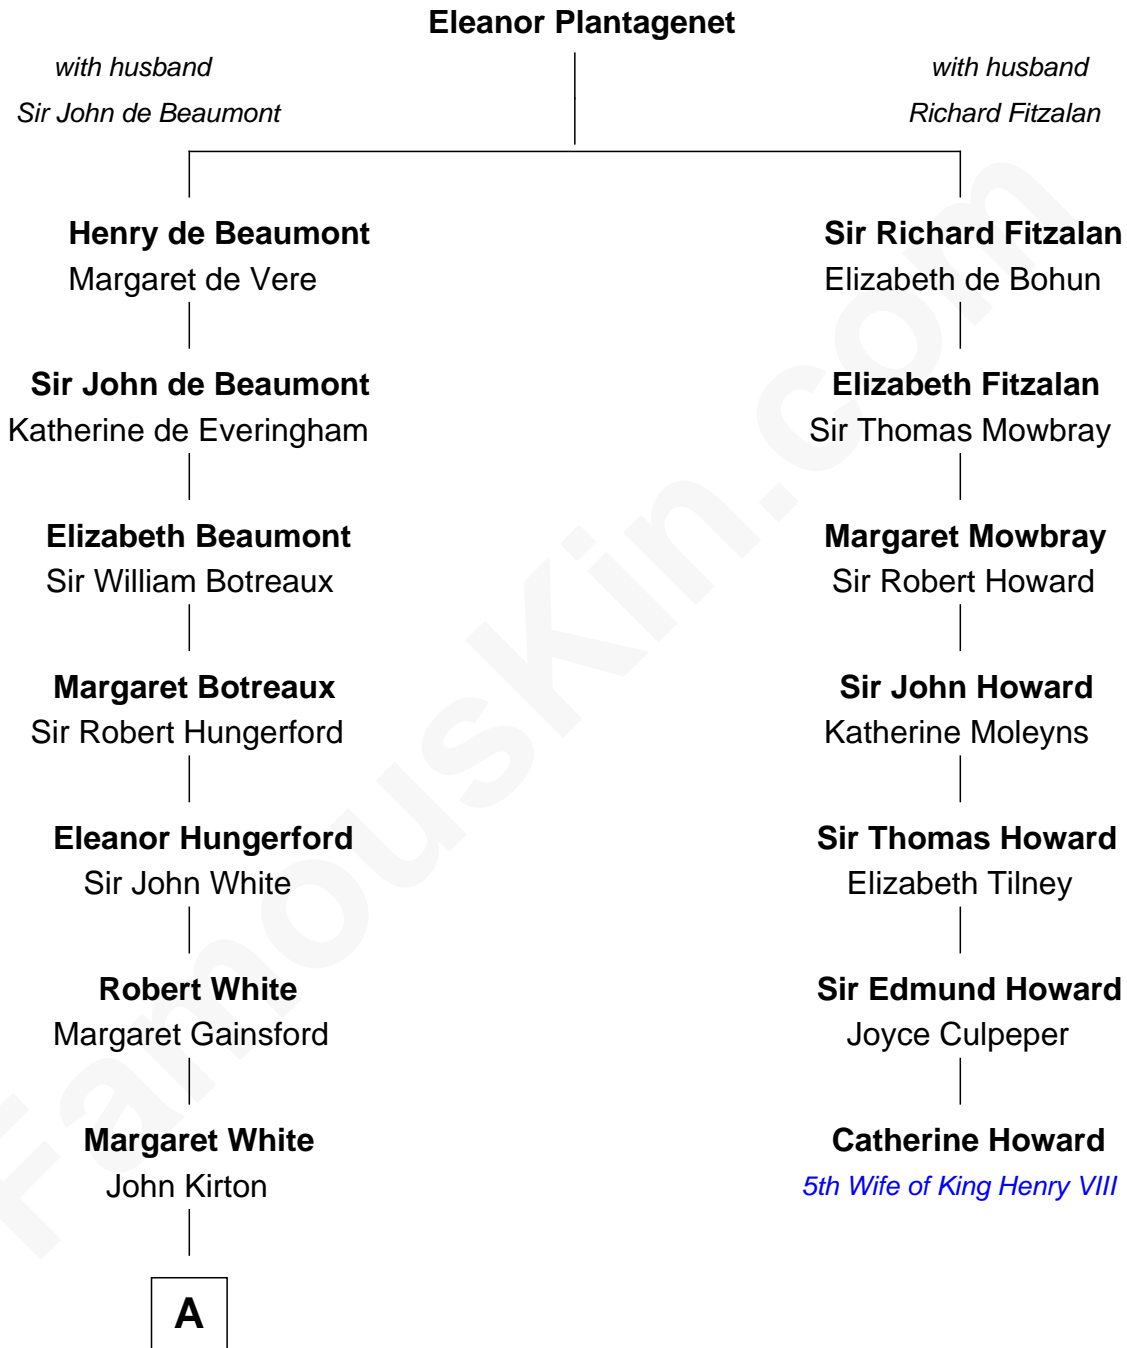

FamousKin.com Relationship Chart of

Guillermo Billinghurst

31st President of Peru

6th cousin 11 times removed of

Catherine Howard

5th Wife of King Henry VIII

A

Stephen Kirton

Margaret Offley

Grissell Kirton

Sir Nicholas Woodroffe

Sir David Woodroffe

Catherine White

Robert Woodroffe

Lettice Duncombe

Sir George Woodroffe