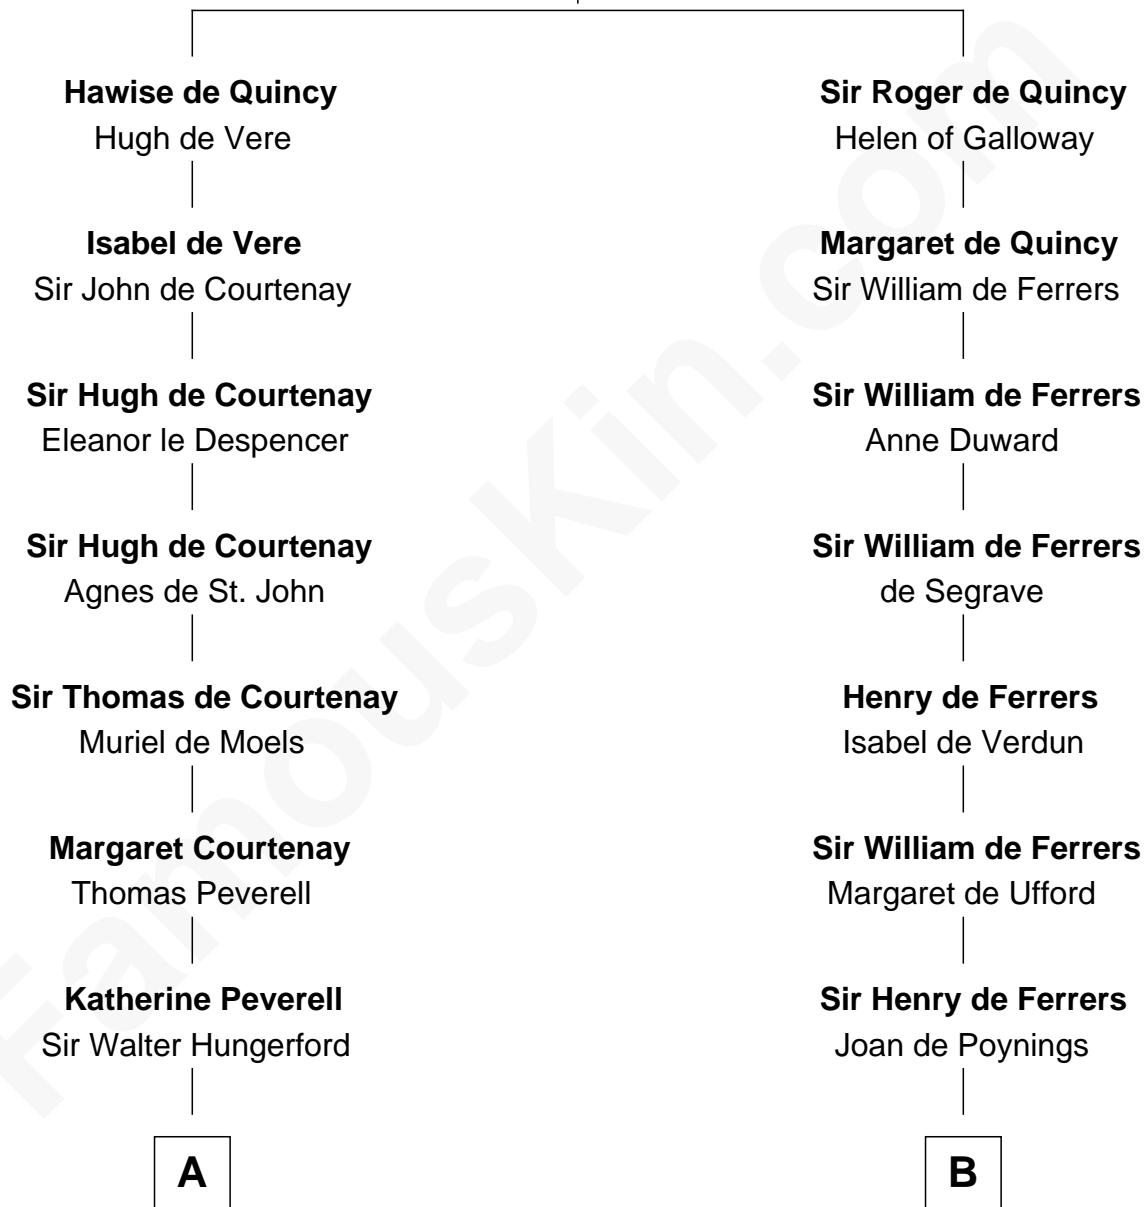

## Relationship Chart of

### Guillermo Billinghurst

31st President of Peru

11th cousin 10 times removed of

### Catherine Howard

5th Wife of King Henry VIII

**Saher de Quincy**  
Margaret de Beaumont

FamousKin.com