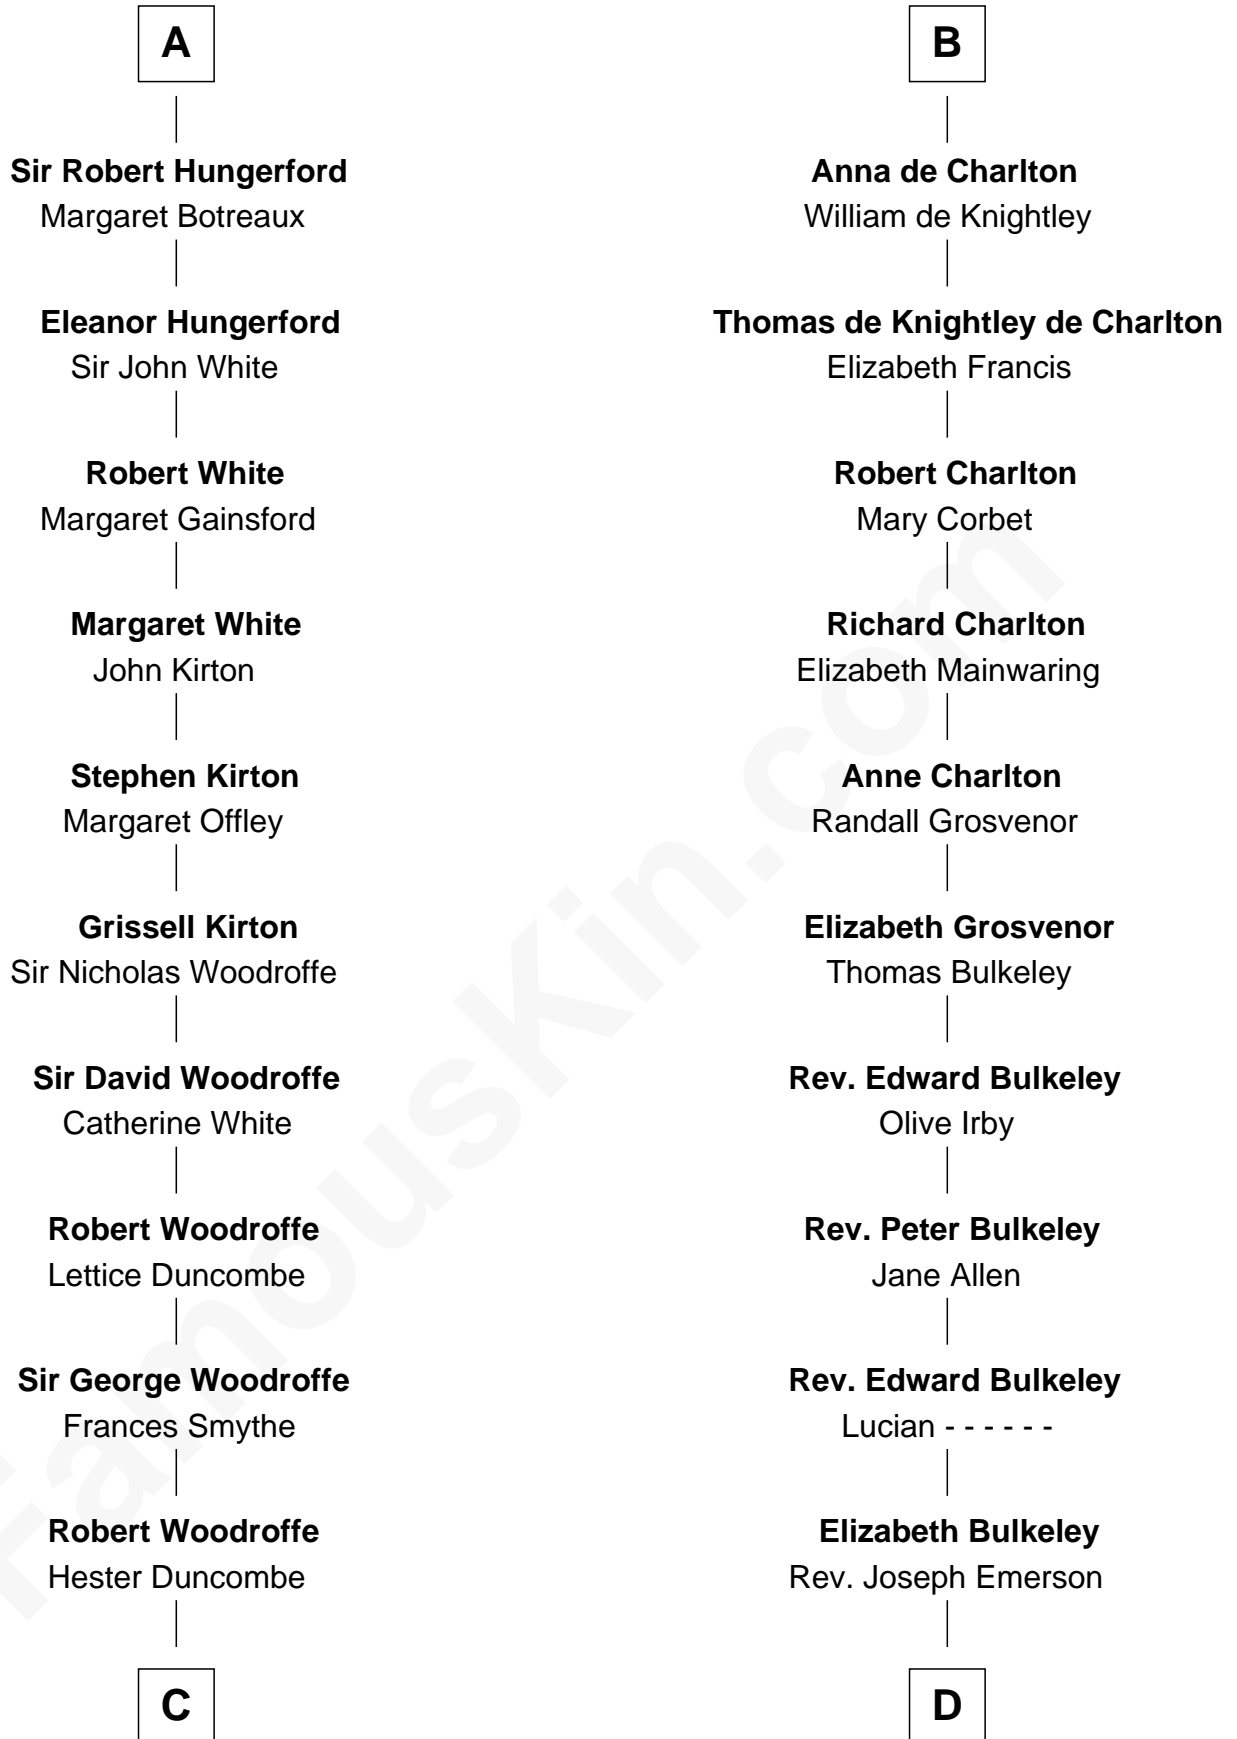

# FamousKin.com Relationship Chart of

**Guillermo Billinghurst**

*31st President of Peru*

21st cousin of

**Ralph Waldo Emerson**

*American Poet*

**Saher de Quincy**  
Margaret de Beaumont

**C**

**Lettice Woodroffe**

William Billinghurst

**Rev. William Billinghurst**

Catharine Bellas

**Robert Billinghurst**

Maria Francisca Agrelo

**Guillermo Eugenio Billinghurst**

Belisaria Angulo

**Guillermo Billinghurst**

*31st President of Peru*

**D**

**Edward Emerson**

Rebecca Waldo

**Rev. Joseph Emerson**

Mary Moody

**Rev. William Emerson**