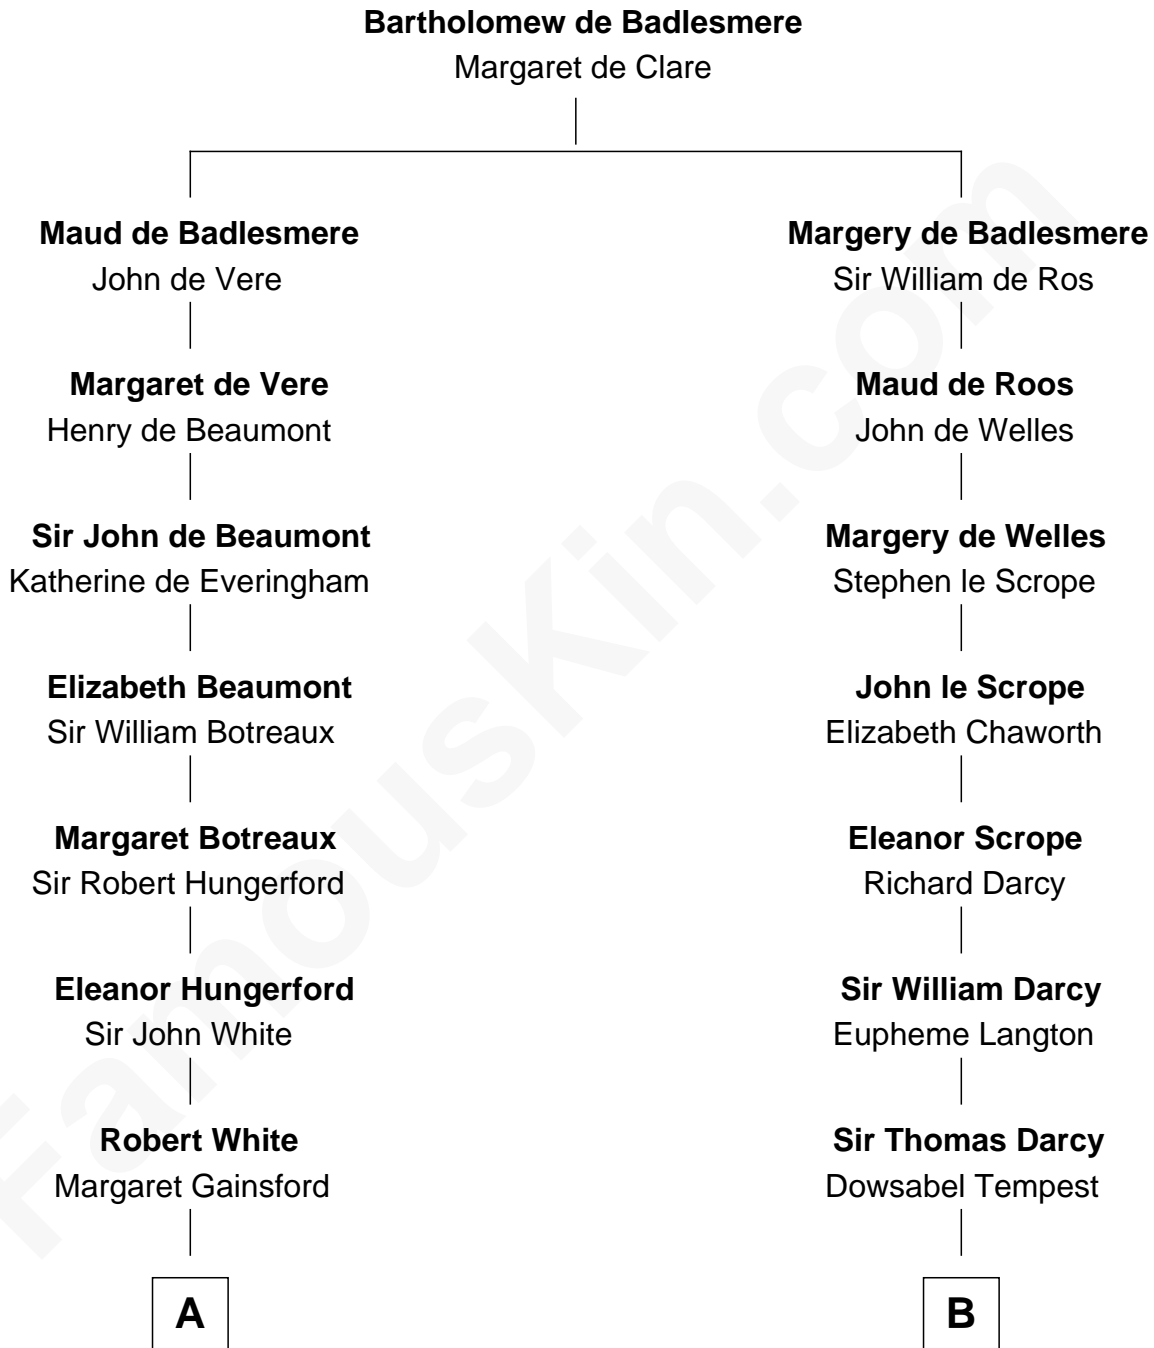

**FamousKin.com**  
**Relationship Chart of**  
**Guillermo Billinghurst**  
*31st President of Peru*

**14th cousin 4 times removed of**

**Robert Treat Paine**  
*Signer of the Declaration of Independence*

C

Guillermo Eugenio Billinghurst

Belisaria Angulo

Guillermo Billinghurst

*31st President of Peru*

FamousKin.com