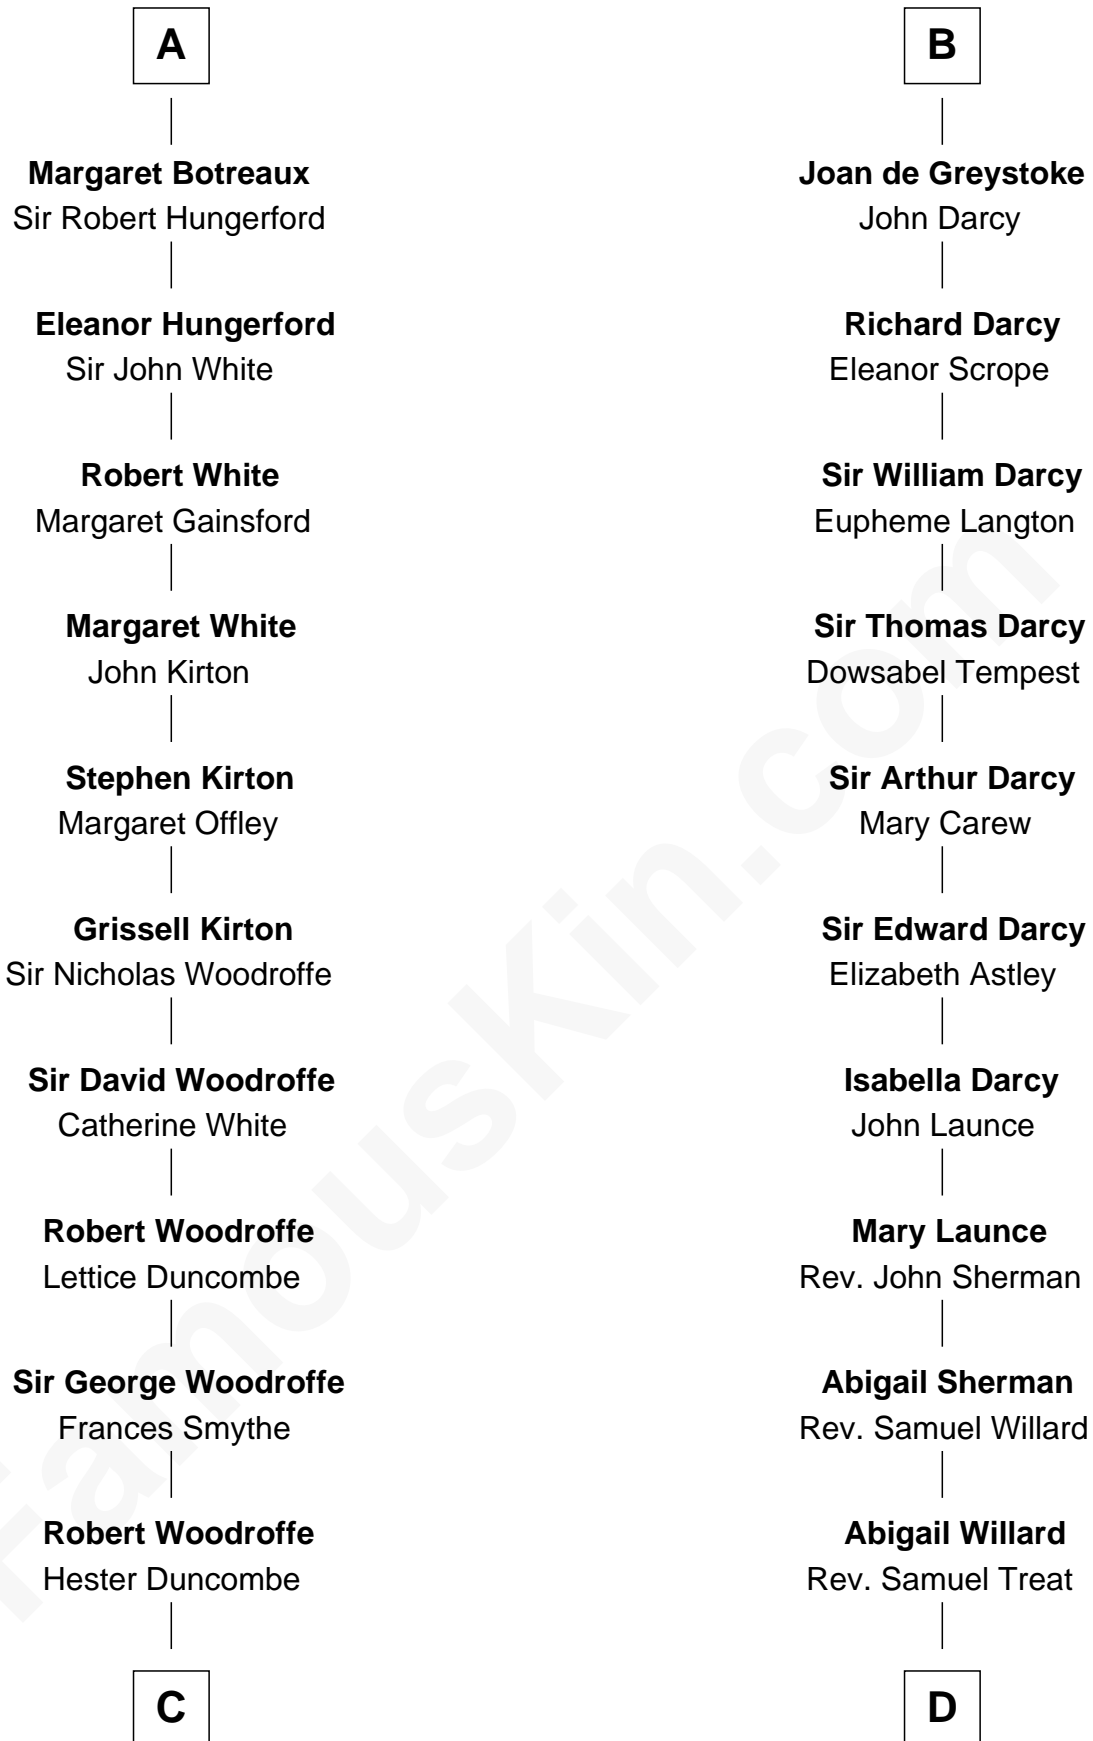

## Relationship Chart of

### Guillermo Billinghurst

31st President of Peru

18th cousin 3 times removed of

**Robert Treat Paine**

Signer of the Declaration of Independence

**C**

**Lettice Woodroffe**

William Billinghurst

**Rev. William Billinghurst**

Catharine Bellas

**Robert Billinghurst**

Maria Francisca Agrelo

**Guillermo Eugenio Billinghurst**

Belisaria Angulo

**Guillermo Billinghurst**

*31st President of Peru*