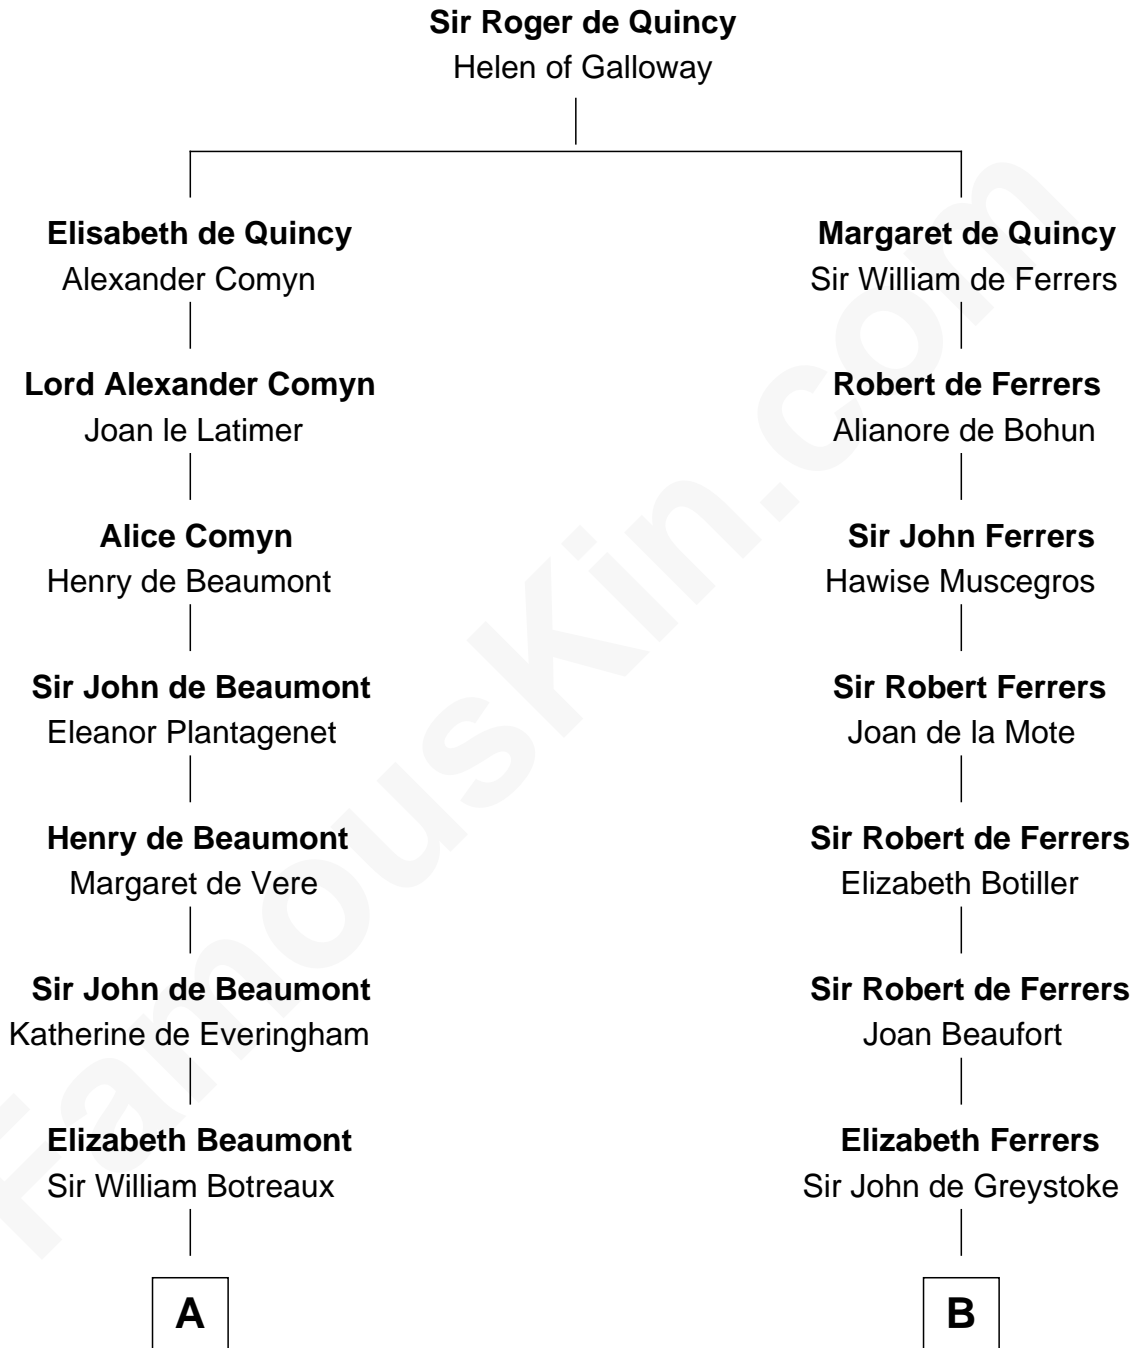

## Relationship Chart of

### Guillermo Billinghurst

31st President of Peru

18th cousin 3 times removed of

**Robert Treat Paine**

Signer of the Declaration of Independence

**C**

**Lettice Woodroffe**

William Billinghurst