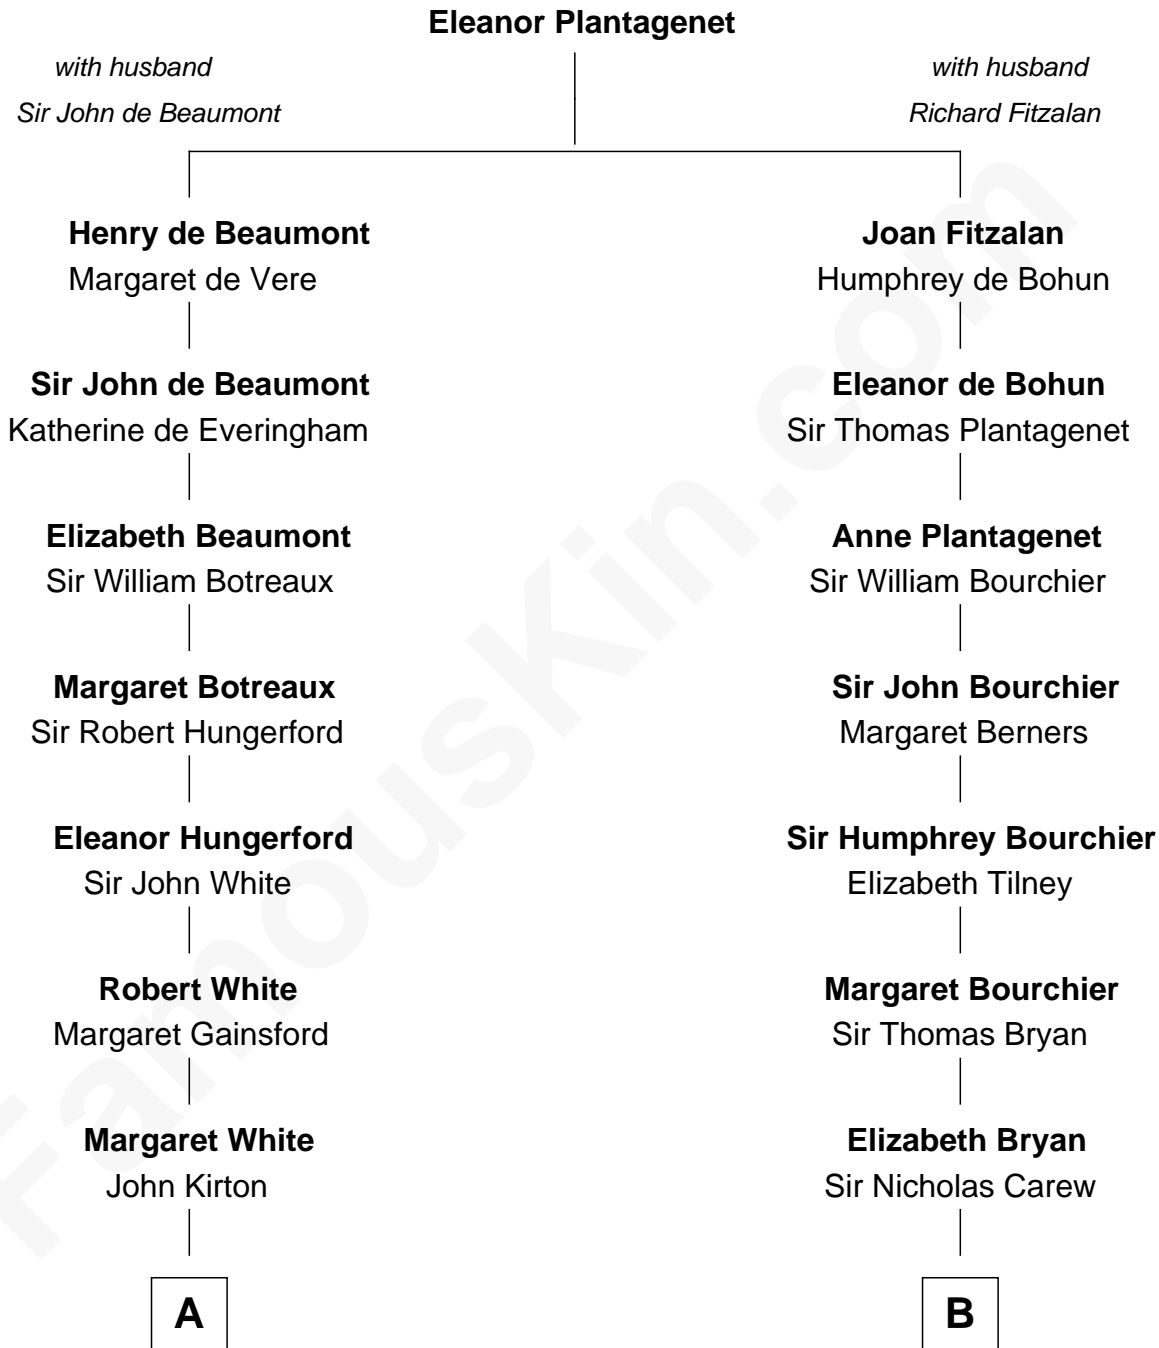

FamousKin.com
Relationship Chart of
Guillermo Billinghurst
31st President of Peru

14th cousin 3 times removed of

Robert Treat Paine
Signer of the Declaration of Independence

A

Stephen Kirton

Margaret Offley

Grissell Kirton

Sir Nicholas Woodroffe

Sir David Woodroffe

Catherine White

Robert Woodroffe

Lettice Duncombe

Sir George Woodroffe

Frances Smythe