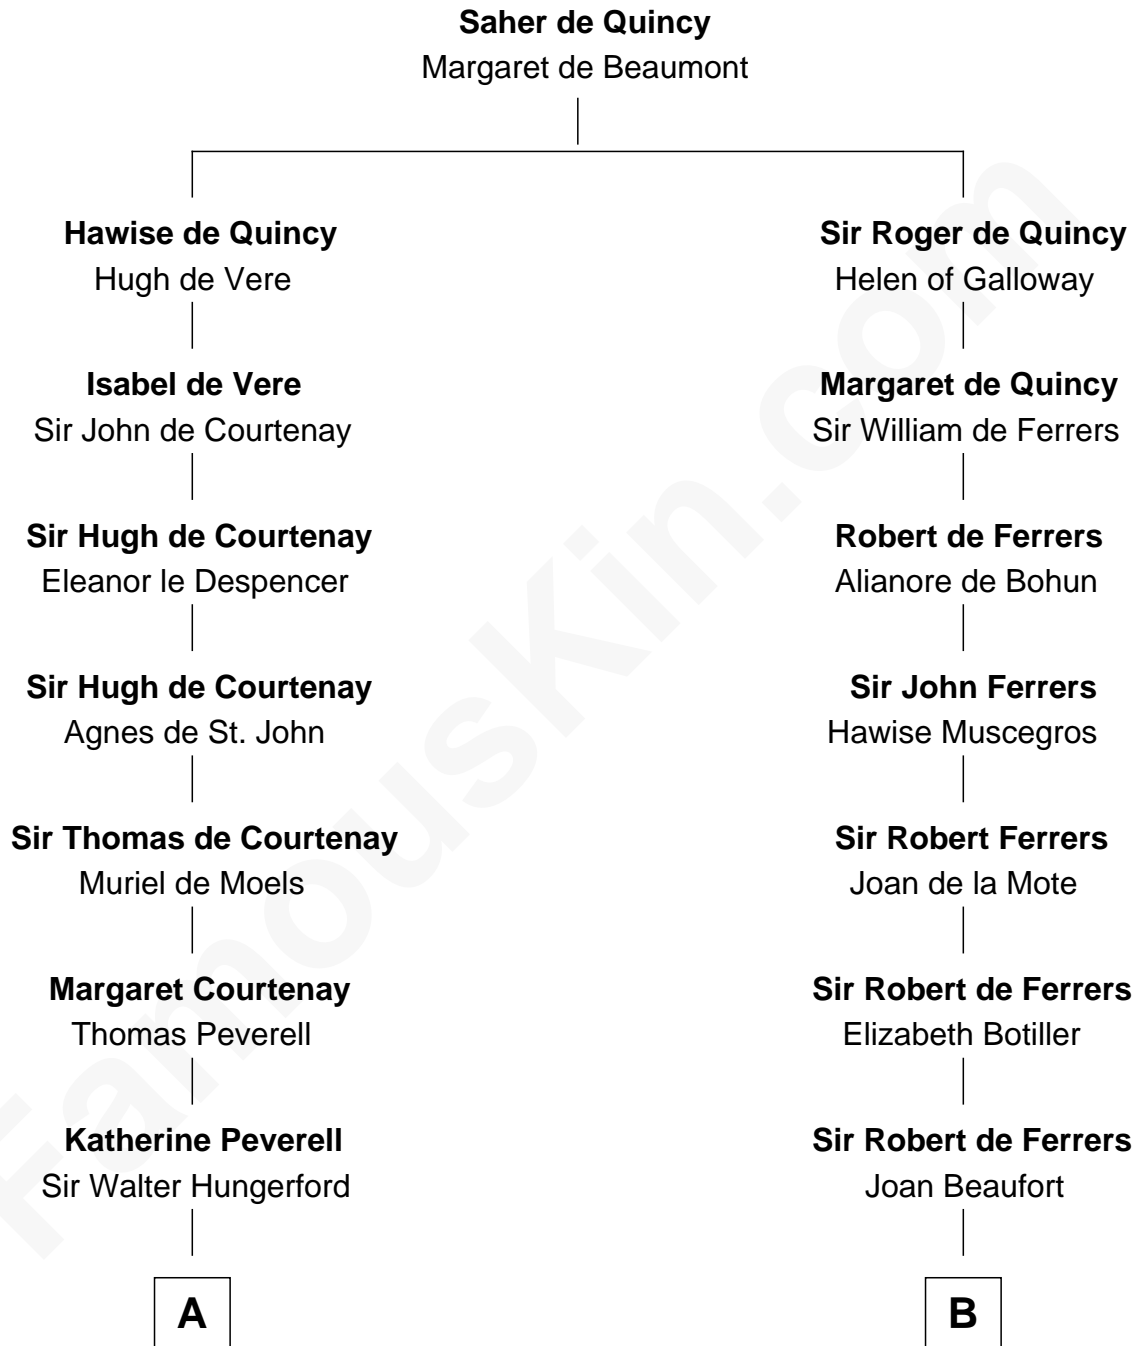

FamousKin.com

Relationship Chart of

Guillermo Billinghurst

31st President of Peru

19th cousin 2 times removed of

Robert Treat Paine

Signer of the Declaration of Independence

C

Lettice Woodroffe

William Billinghurst

Rev. William Billinghurst

Catharine Bellas

Robert Billinghurst

Maria Francisca Agrelo

Guillermo Eugenio Billinghurst

Belisaria Angulo

Guillermo Billinghurst

31st President of Peru

D

Abigail Willard

Rev. Samuel Treat

Eunice Treat

Thomas Paine

Robert Treat Paine