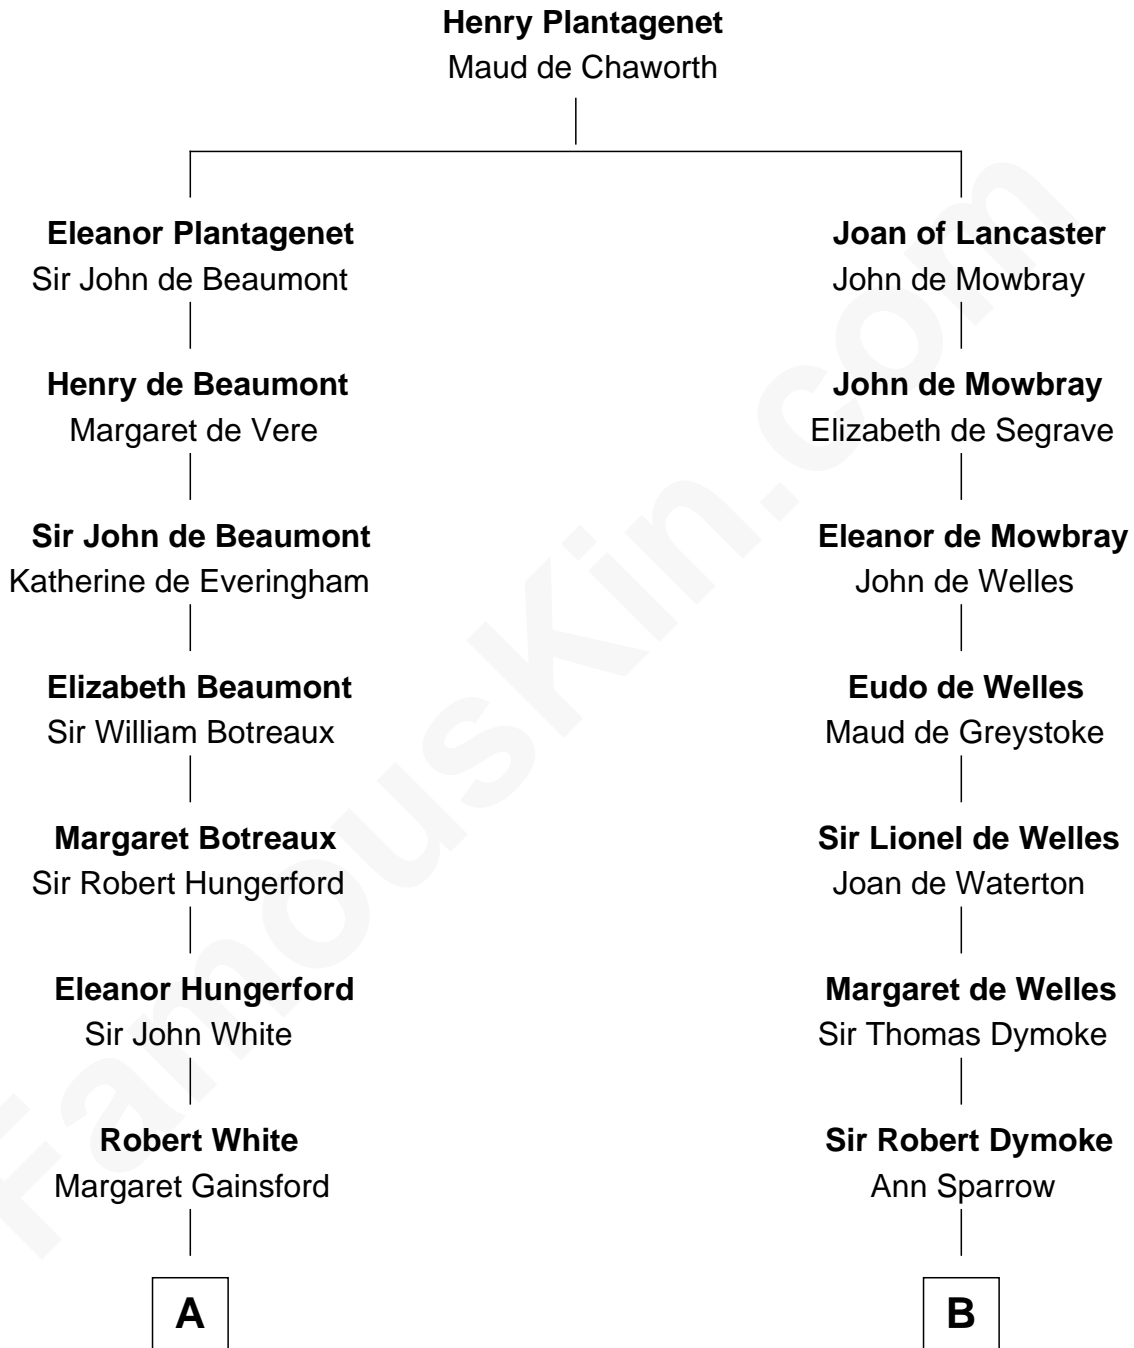

**FamousKin.com**  
**Relationship Chart of**  
**Guillermo Billinghurst**  
*31st President of Peru*

**14th cousin 4 times removed of**

**Thomas Nelson**  
*Signer of the Declaration of Independence*

C

Guillermo Eugenio Billinghurst

Belisaria Angulo

Guillermo Billinghurst

*31st President of Peru*

FamousKin.com