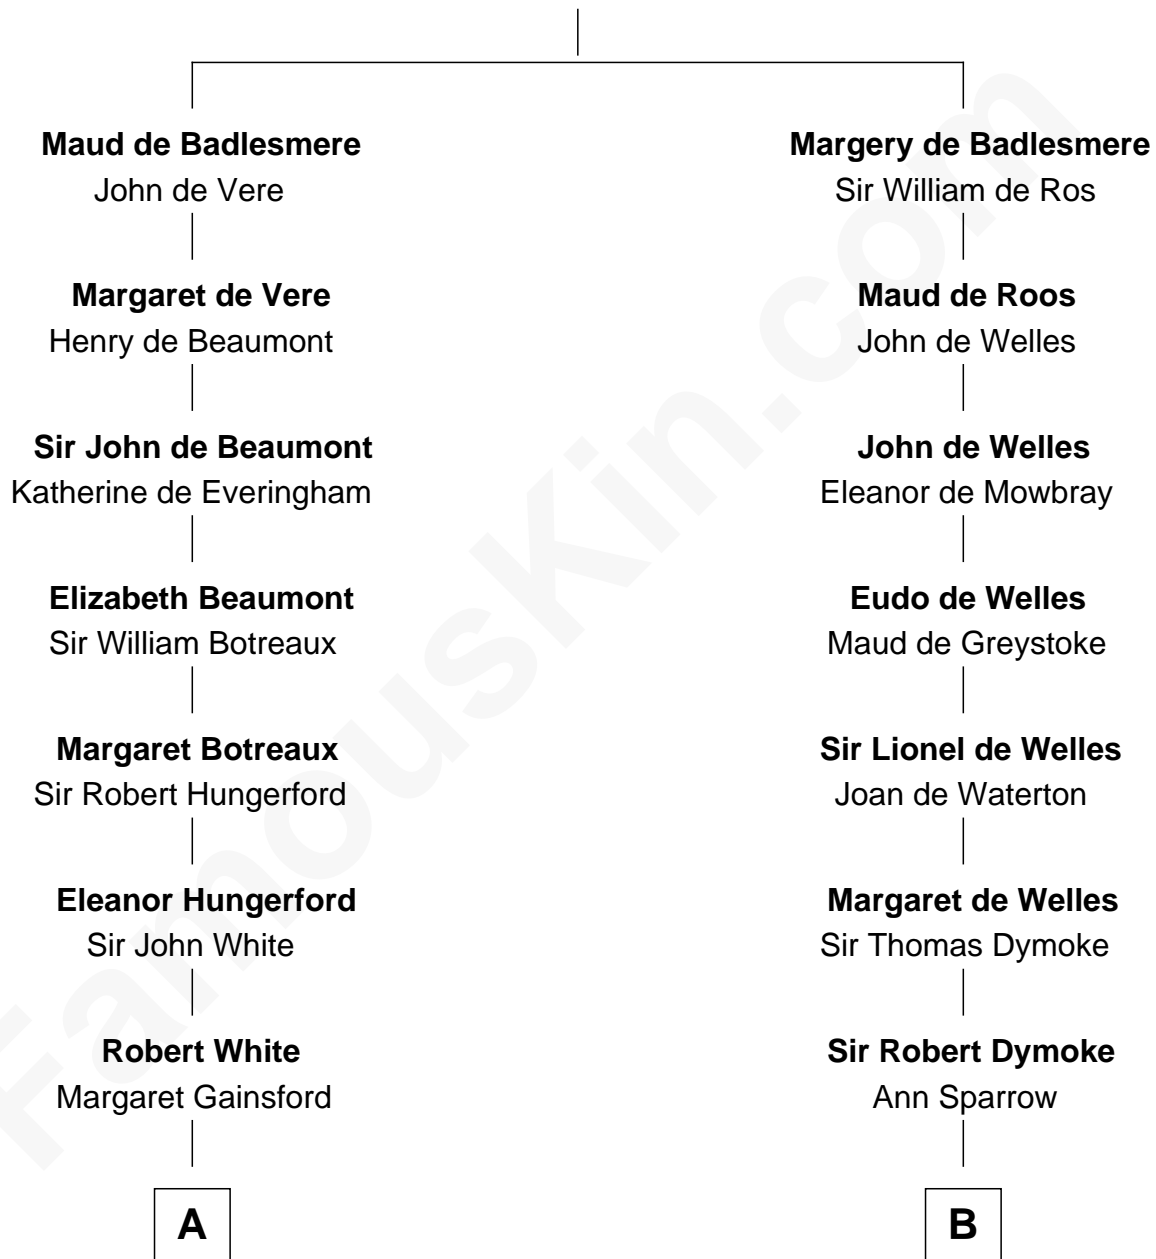

FamousKin.com

Relationship Chart of

Guillermo Billinghurst

31st President of Peru

14th cousin 4 times removed of

Thomas Nelson

Signer of the Declaration of Independence

Bartholomew de Badlesmere

Margaret de Clare

C

Guillermo Eugenio Billinghurst

Belisaria Angulo

Guillermo Billinghurst

31st President of Peru

FamousKin.com