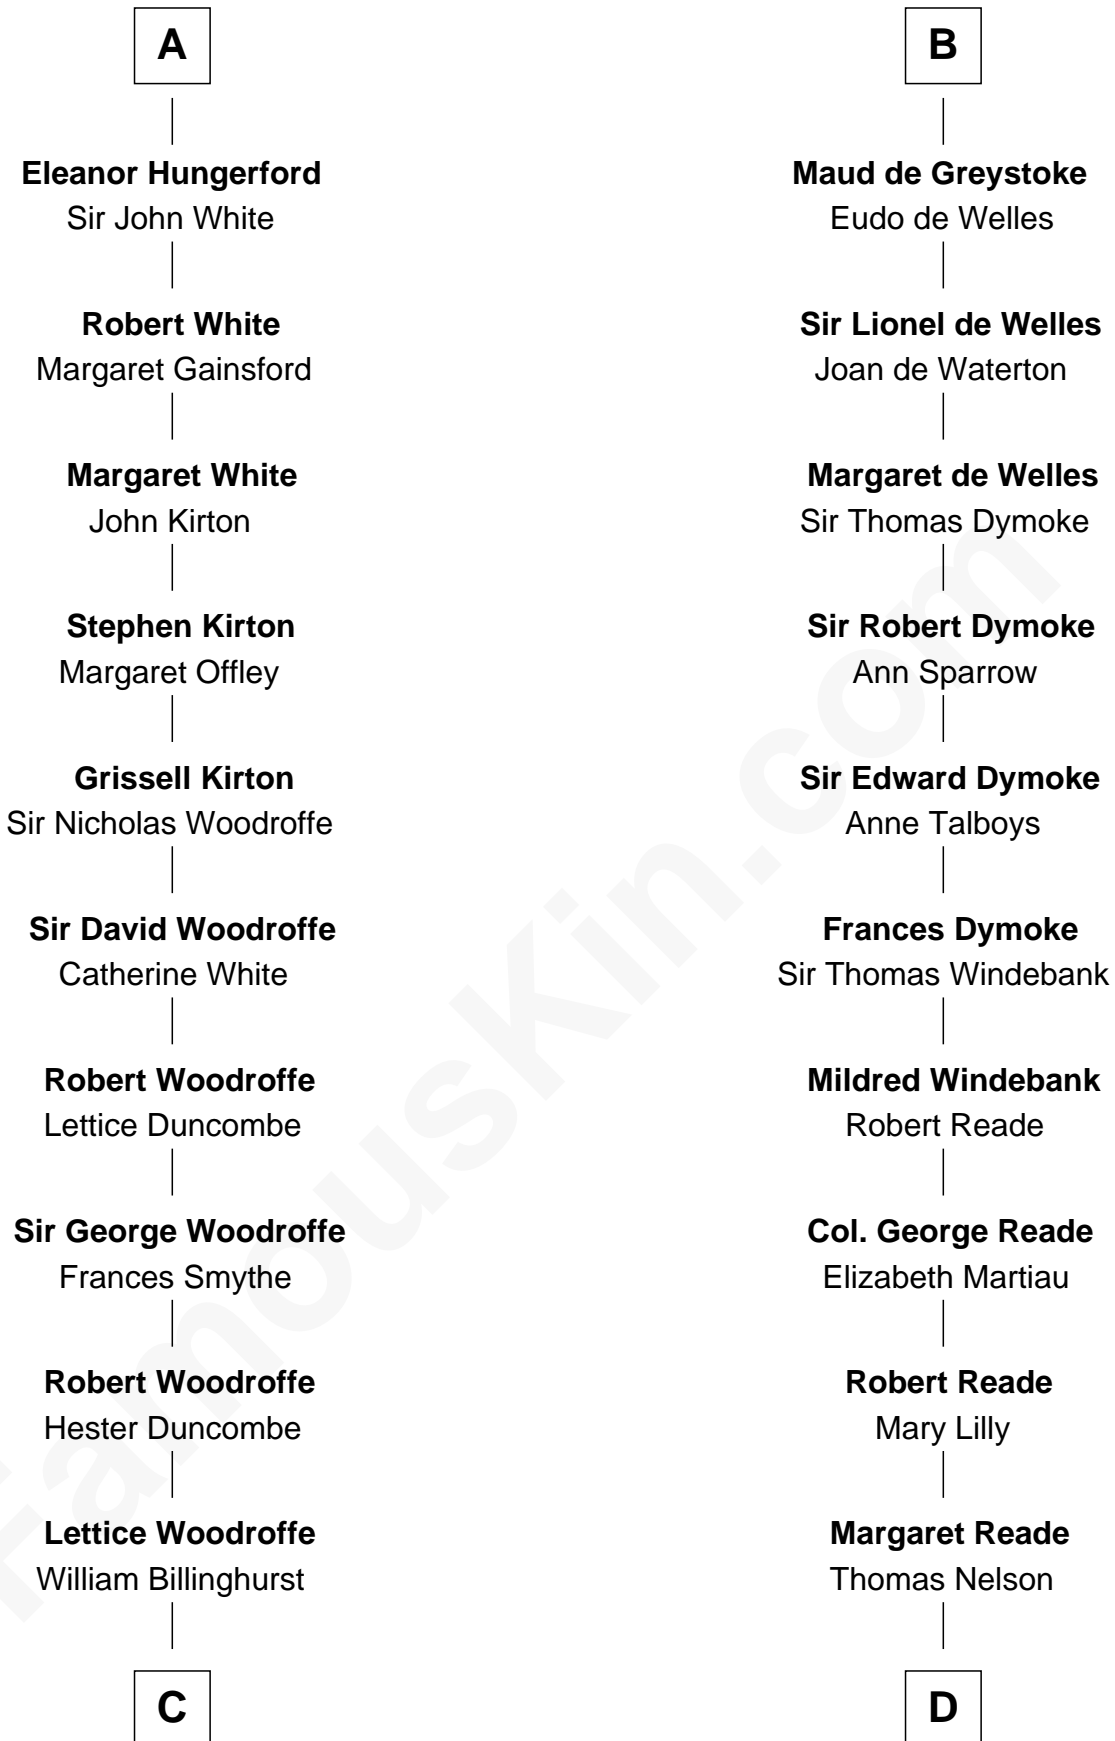

## Relationship Chart of

### Guillermo Billinghurst

31st President of Peru

18th cousin 2 times removed of

### Thomas Nelson

Signer of the Declaration of Independence

**C**

**Rev. William Billinghurst**

Catharine Bellas

**Robert Billinghurst**

Maria Francisca Agrelo

**Guillermo Eugenio Billinghurst**

Belisaria Angulo

**Guillermo Billinghurst**

*31st President of Peru*

**D**

**William Nelson**

Elizabeth Burwell

**Thomas Nelson**

*Signer of Declaration of Independence*