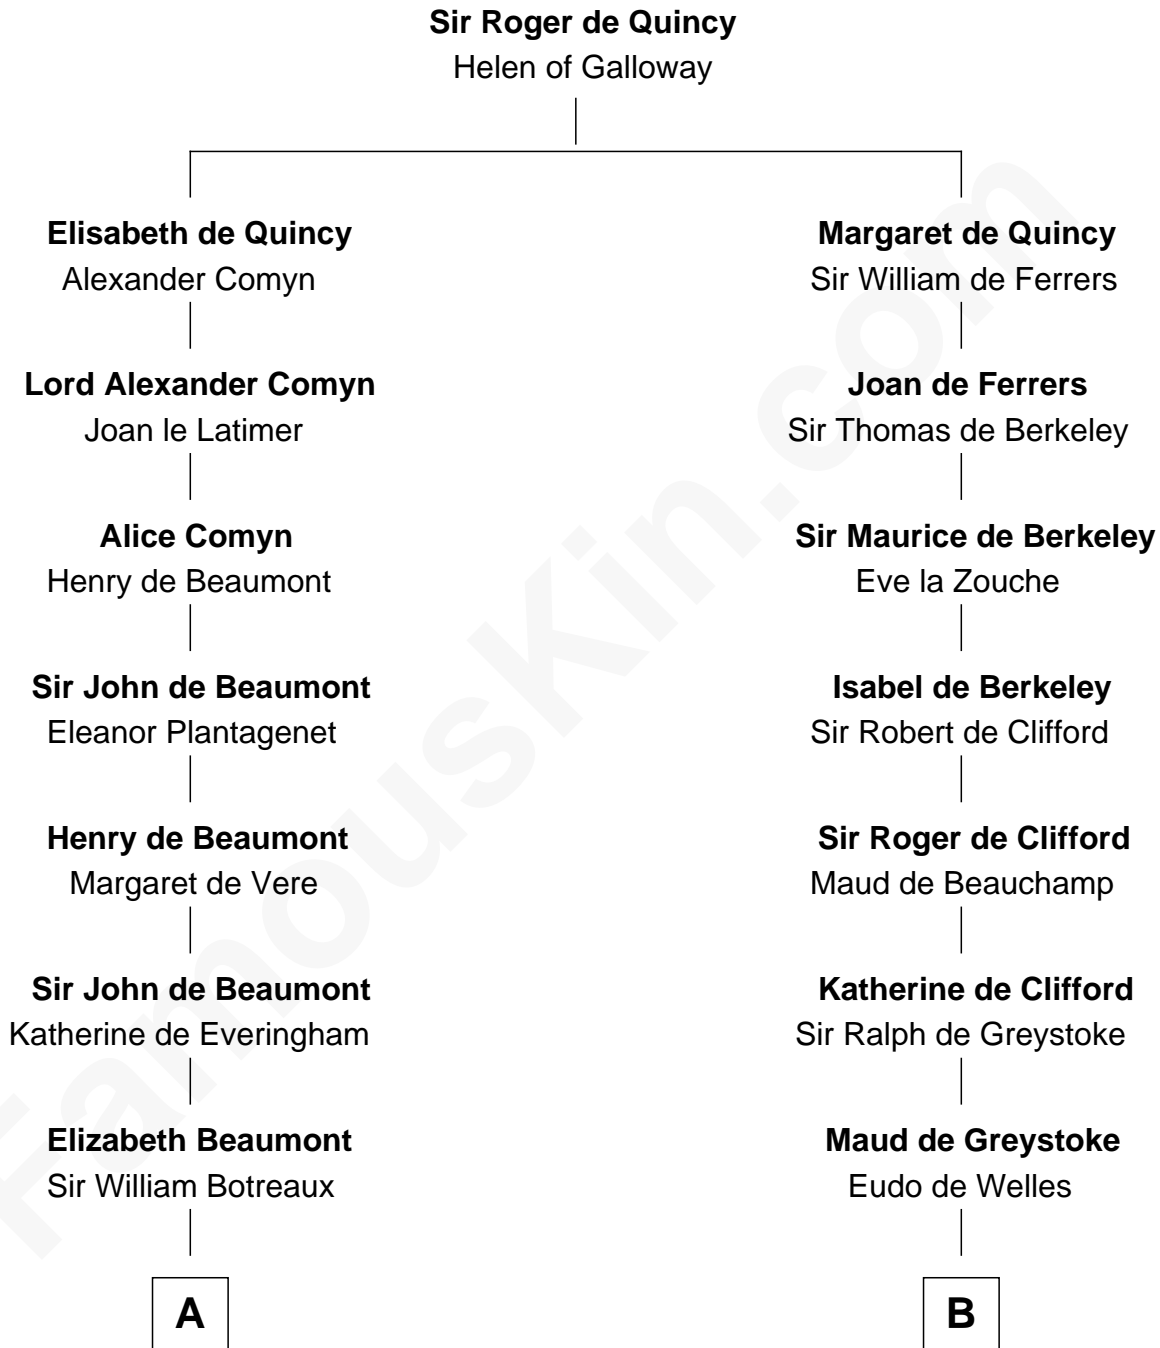

FamousKin.com
Relationship Chart of
Guillermo Billinghurst
31st President of Peru

19th cousin 2 times removed of

William Floyd
Signer of the Declaration of Independence

C

Lettice Woodroffe

William Billinghurst

Rev. William Billinghurst

Catharine Bellas

Robert Billinghurst

Maria Francisca Agrelo

Guillermo Eugenio Billinghurst

Belisaria Angulo

Guillermo Billinghurst

31st President of Peru