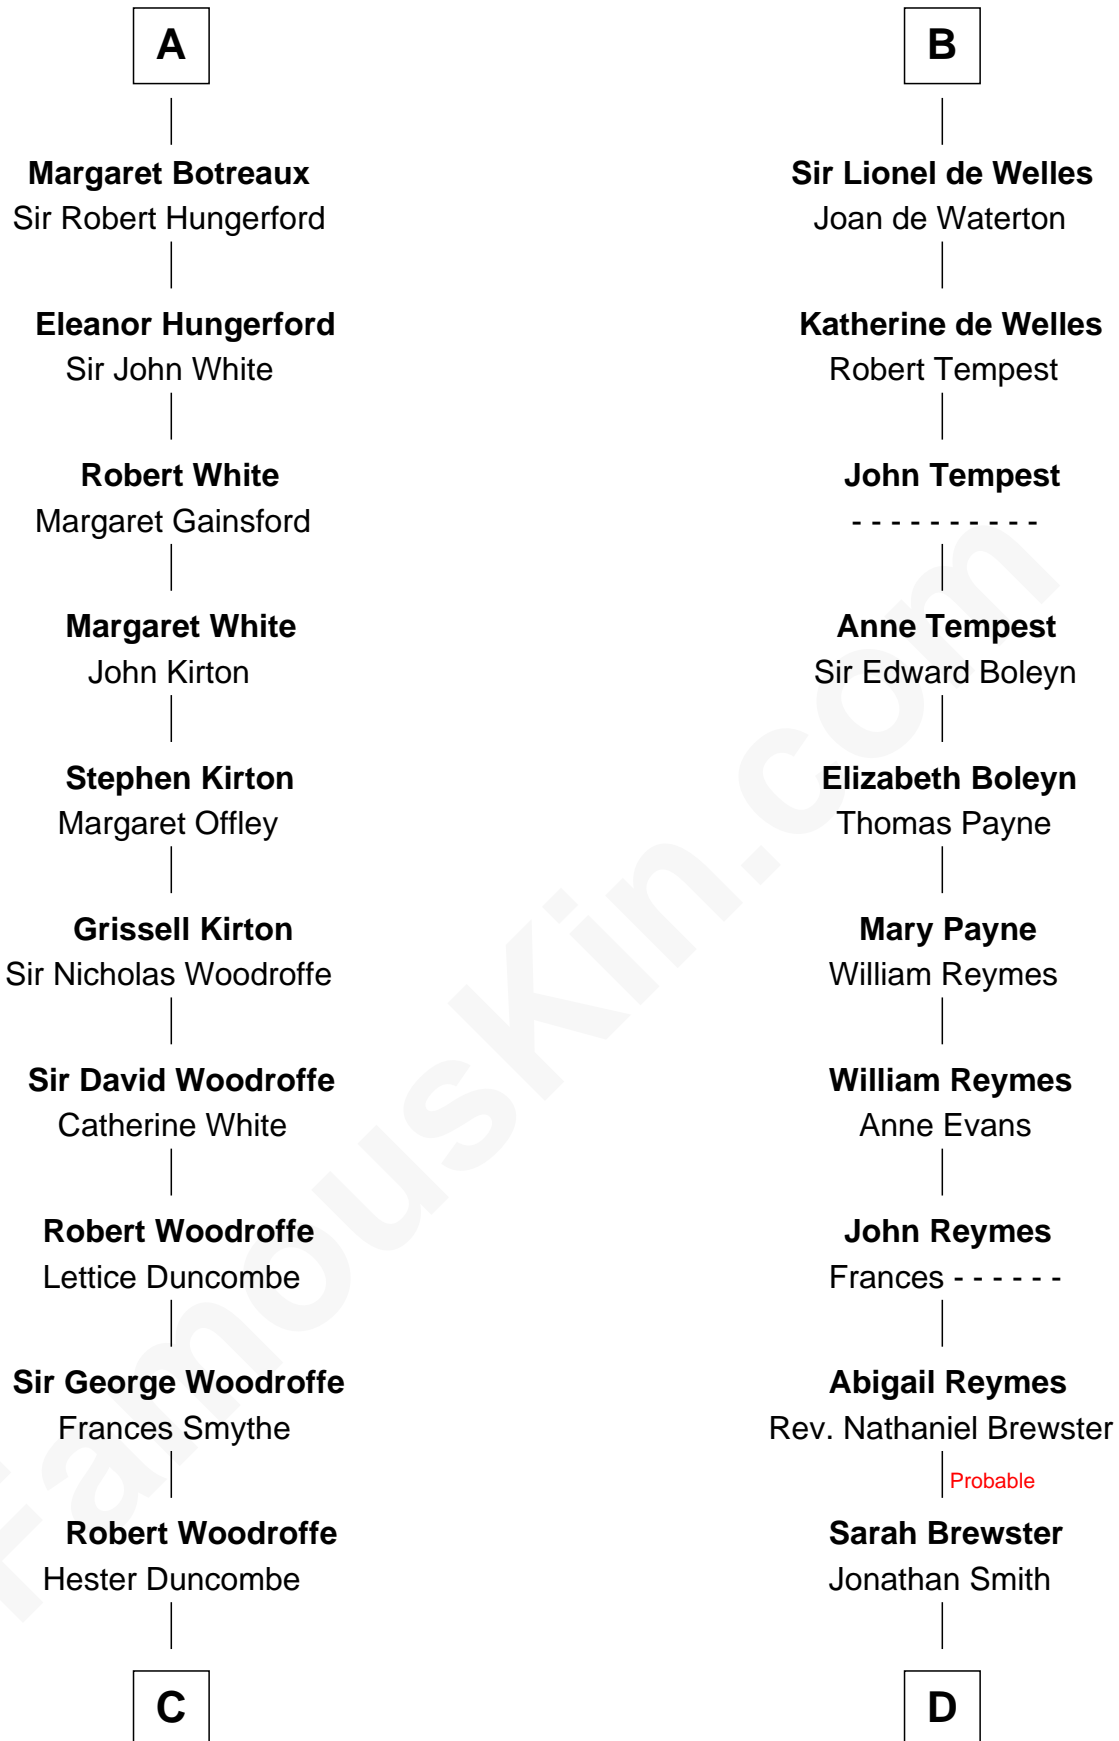

FamousKin.com
Relationship Chart of
Guillermo Billinghurst
31st President of Peru

19th cousin 2 times removed of

William Floyd
Signer of the Declaration of Independence

C

Lettice Woodroffe

William Billinghurst

Rev. William Billinghurst

Catharine Bellas

Robert Billinghurst

Maria Francisca Agrelo

Guillermo Eugenio Billinghurst

Belisaria Angulo

Guillermo Billinghurst

31st President of Peru